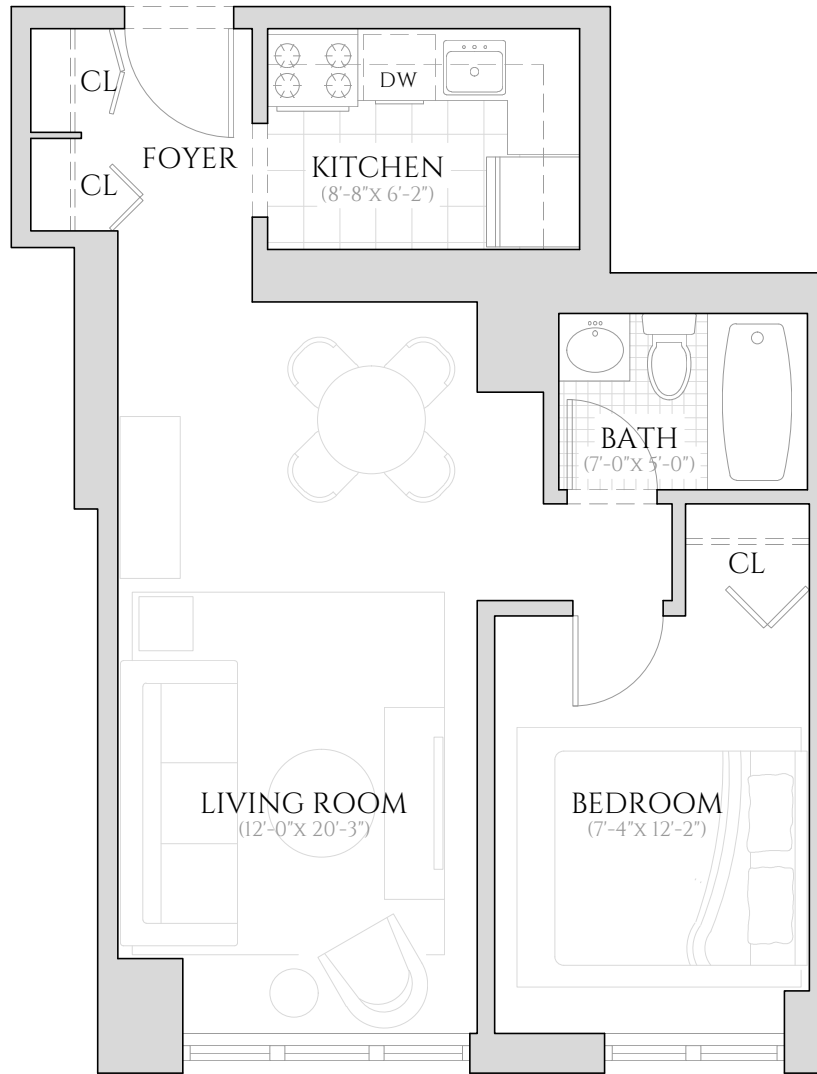

SOUTH PARK TOWER

124 WEST 60TH STREET

UNIT C

STUDIO | ONE BATHROOM
10TH FLOOR - 44TH FLOOR

ALL INFORMATION REGARDING THE FLOOR PLAN IS FROM SOURCES DEEMED RELIABLE. HOWEVER, THE BRODSKY ORGANIZATION CANNOT ASSURE ITS ACCURACY AND BEARS NO RESPONSIBILITY FOR ANY ERRORS, OMISSIONS OR MISSTATEMENTS. THE PLAN IS FOR APPROXIMATE INFORMATIONAL PURPOSES ONLY AND SHOULD BE USED AS SUCH BY THE PROSPECTIVE RENTER. ALL DIMENSIONS ARE APPROXIMATE AND SHOULD BE RE-MEASURED BY THE PROSPECTIVE RENTER FOR ABSOLUTE ACCURACY.