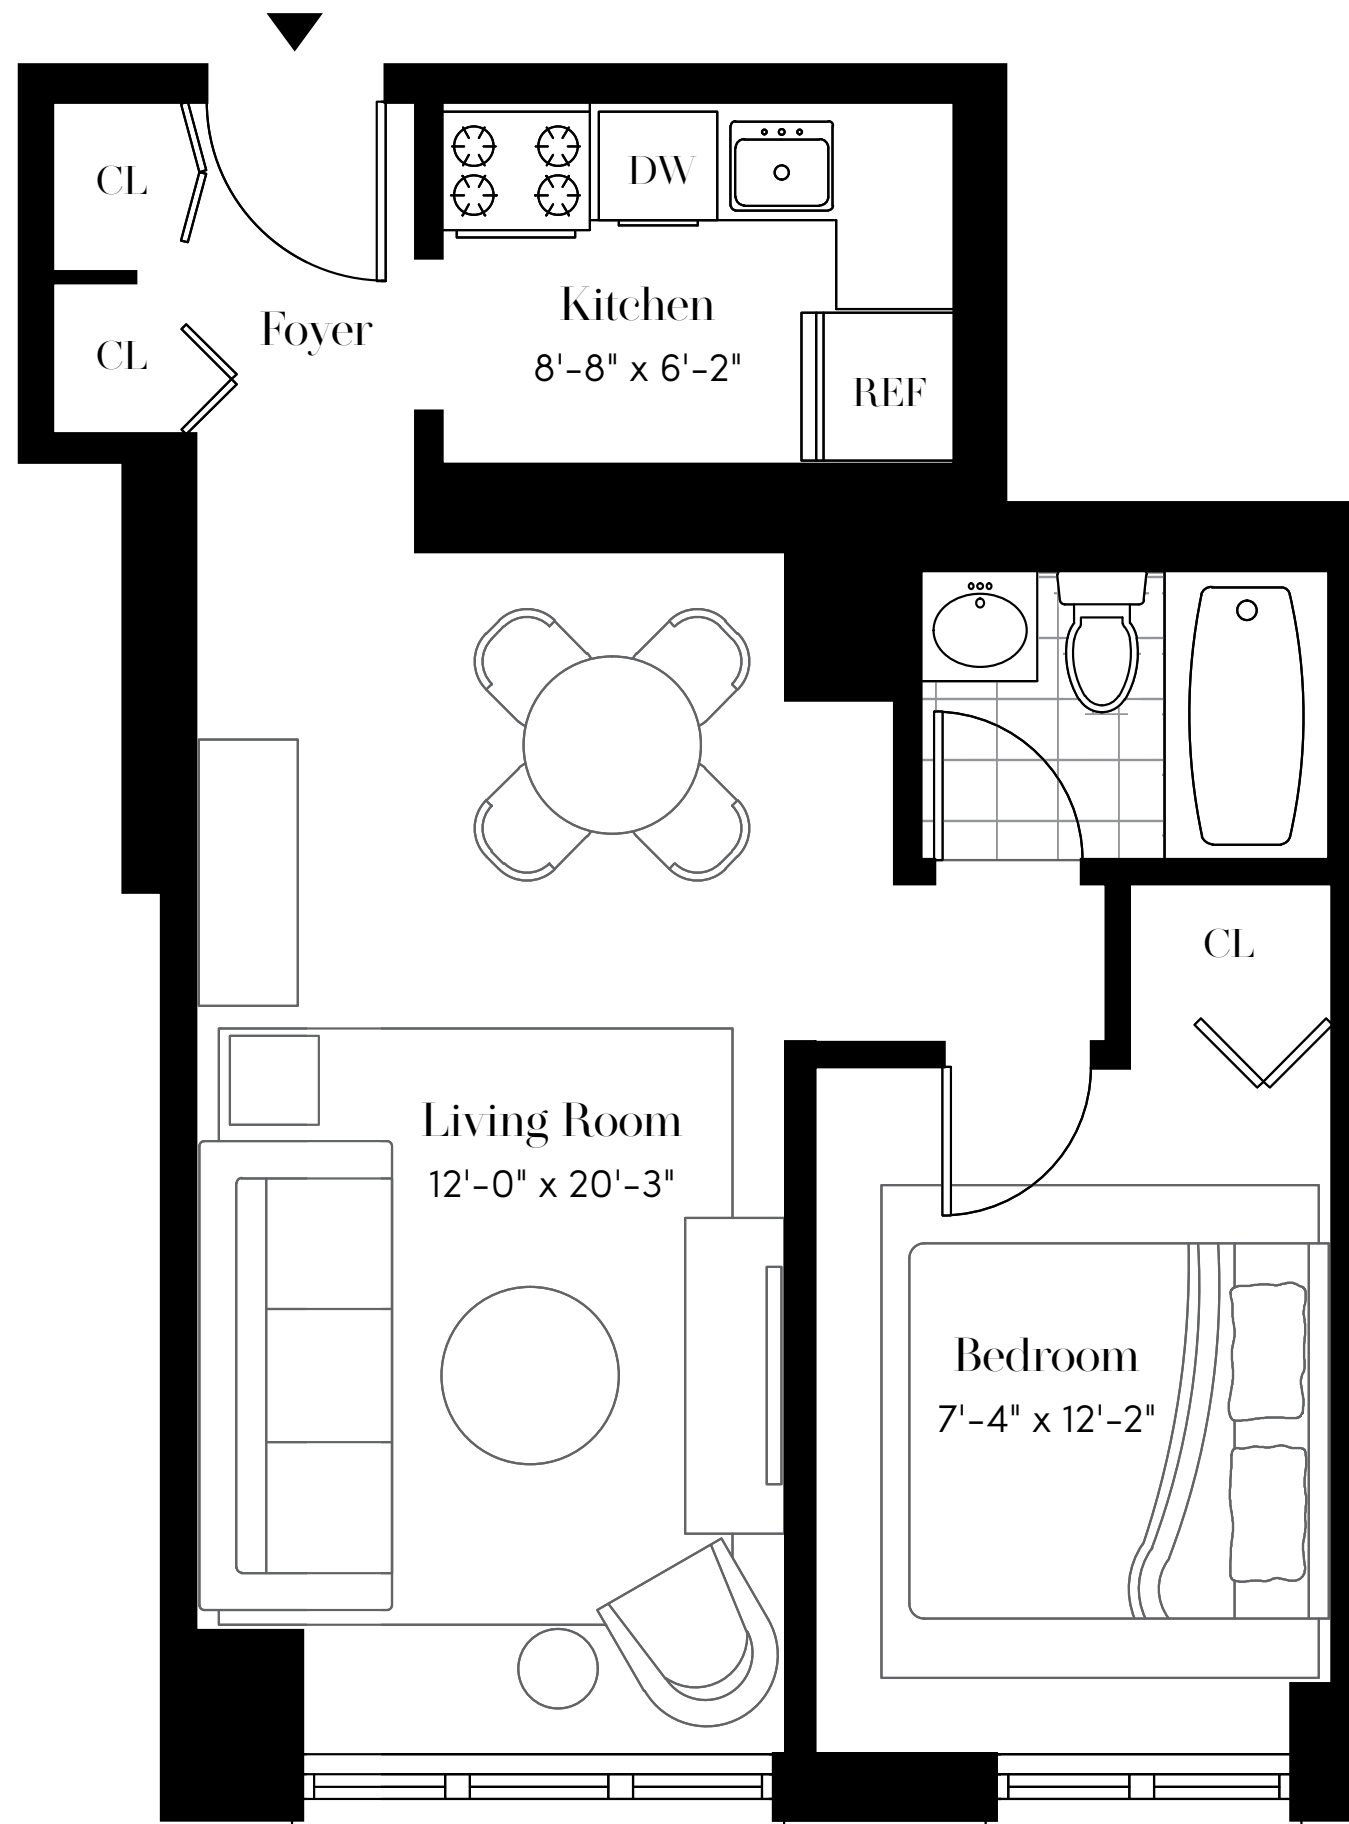

SOUTH PARK TOWER

UNIT C

1 Bedroom | 1 Bathroom

10th - 44th Floor

124 West 60th Street, New York, NY 10023
212.315.5560 | info@southparktower.com

BRODSKY ALL INFORMATION REGARDING THE FLOOR PLAN IS FROM SOURCES DEEMED RELIABLE. HOWEVER, THE BRODSKY ORGANIZATION CANNOT ASSURE ITS ACCURACY AND BEARS NO RESPONSIBILITY FOR ANY ERRORS, OMISSIONS OR MISSTATEMENTS. THE PLAN IS FOR APPROXIMATE PURPOSES ONLY AND SHOULD BE USED AS SUCH BY THE PROSPECTIVE RENTER. ALL DIMENSIONS ARE APPROXIMATE AND SHOULD BE RE-MEASURED INFORMATIONAL BY THE PROSPECTIVE RENTER FOR ABSOLUTE ACCURACY.