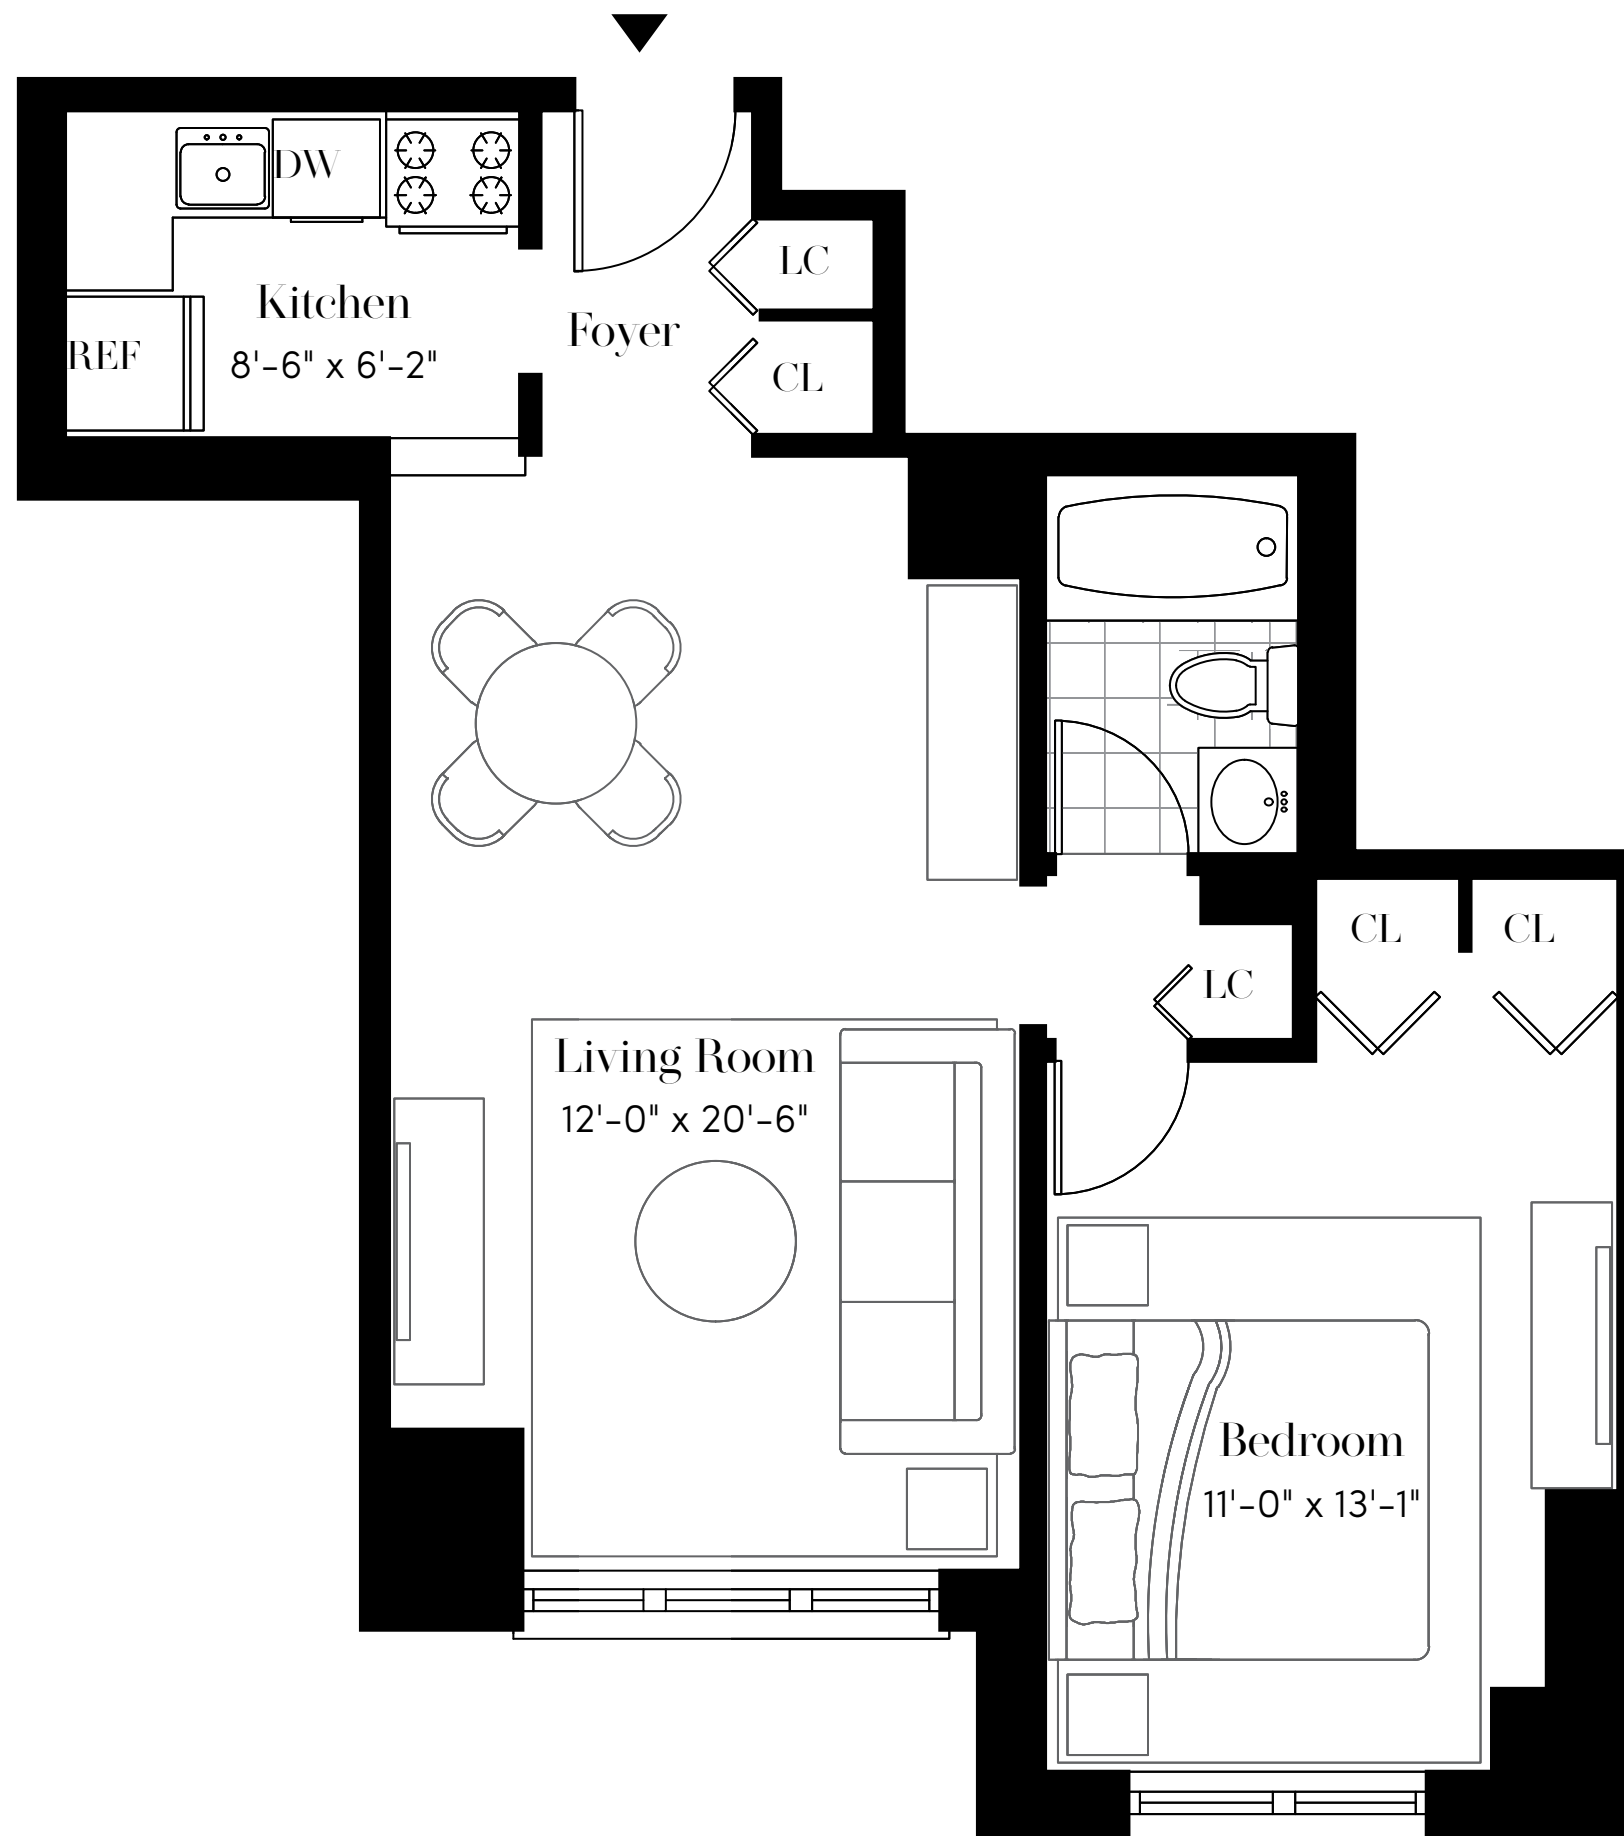

SOUTH PARK TOWER

UNIT B

1 Bedroom | 1 Bathroom

10th - 44th Floor

124 West 60th Street, New York, NY 10023
212.315.5560 | info@southparktower.com

BRODSKY ALL INFORMATION REGARDING THE FLOOR PLAN IS FROM SOURCES DEEMED RELIABLE. HOWEVER, THE BRODSKY ORGANIZATION CANNOT ASSURE ITS ACCURACY AND BEARS NO RESPONSIBILITY FOR ANY ERRORS, OMISSIONS OR MISSTATEMENTS. THE PLAN IS FOR APPROXIMATE PURPOSES ONLY AND SHOULD BE USED AS SUCH BY THE PROSPECTIVE RENTER. ALL DIMENSIONS ARE APPROXIMATE AND SHOULD BE RE-MEASURED INFORMATIONAL BY THE PROSPECTIVE RENTER FOR ABSOLUTE ACCURACY.