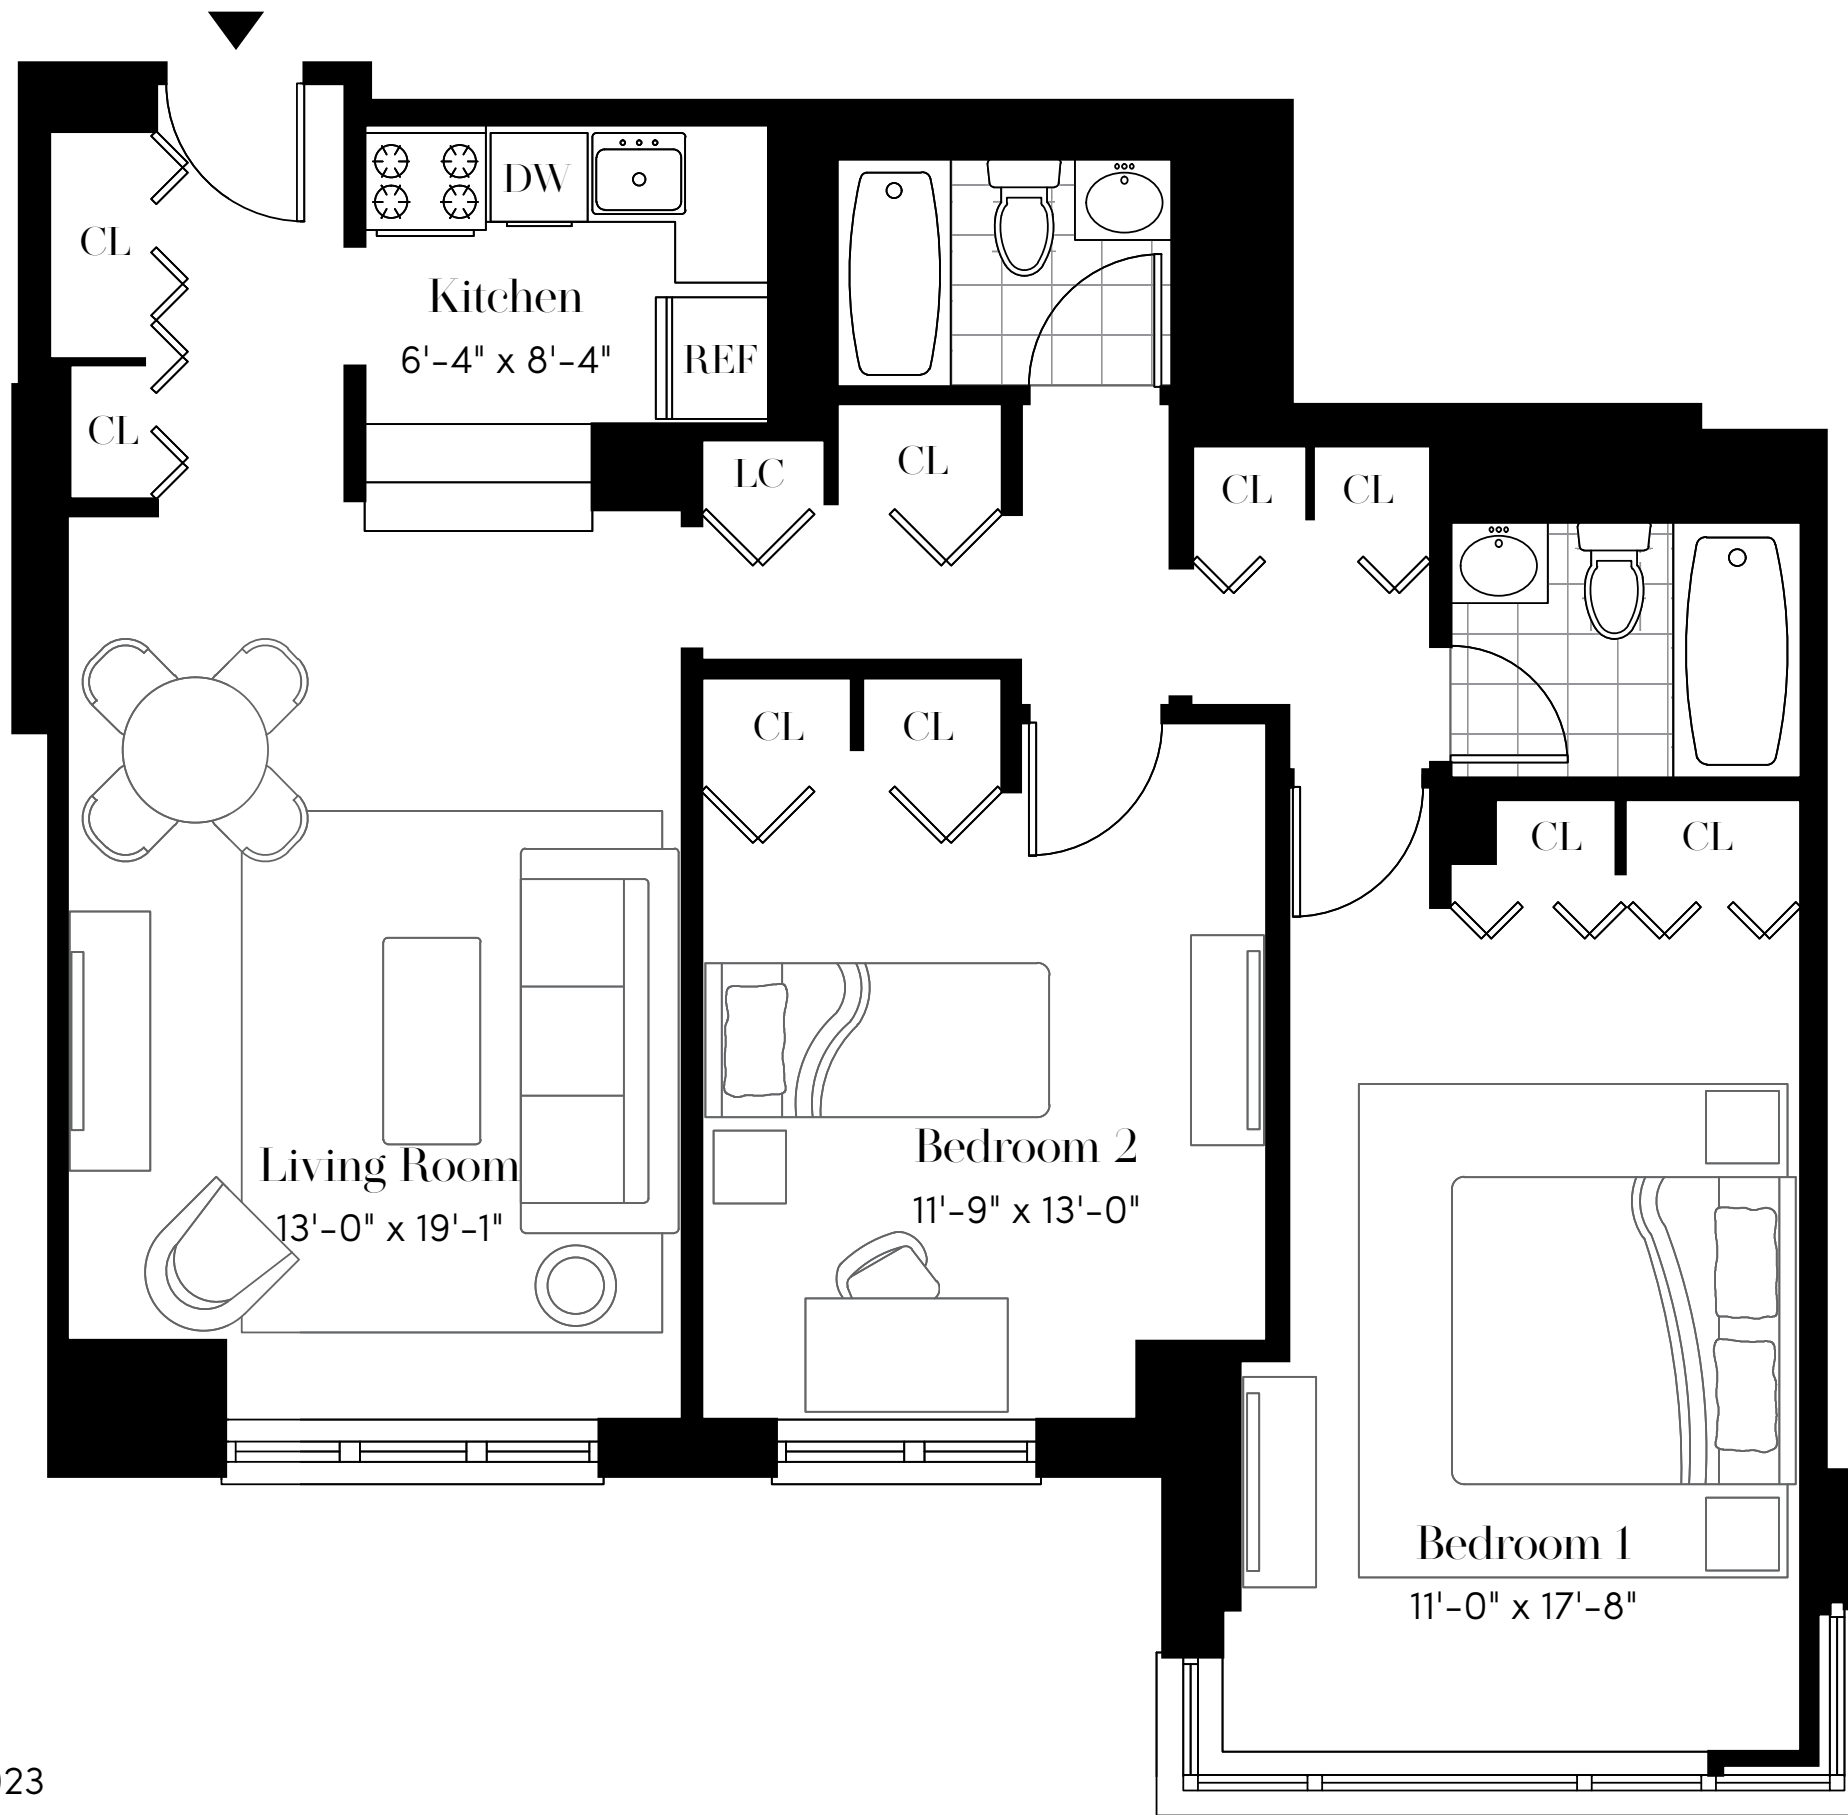

SOUTH PARK TOWER

UNIT A

2 Bedrooms | 2 Bathrooms

45th - 48th Floor

124 West 60th Street, New York, NY 10023
 212.315.5560 | info@southparktower.com

BRODSKY ALL INFORMATION REGARDING THE FLOOR PLAN IS FROM SOURCES DEEMED RELIABLE. HOWEVER, THE BRODSKY ORGANIZATION CANNOT ASSURE ITS ACCURACY AND BEARS NO RESPONSIBILITY FOR ANY ERRORS, OMISSIONS OR MISSTATEMENTS. THE PLAN IS FOR APPROXIMATE PURPOSES ONLY AND SHOULD BE USED AS SUCH BY THE PROSPECTIVE RENTER. ALL DIMENSIONS ARE APPROXIMATE AND SHOULD BE RE-MEASURED INFORMATIONAL BY THE PROSPECTIVE RENTER FOR ABSOLUTE ACCURACY.