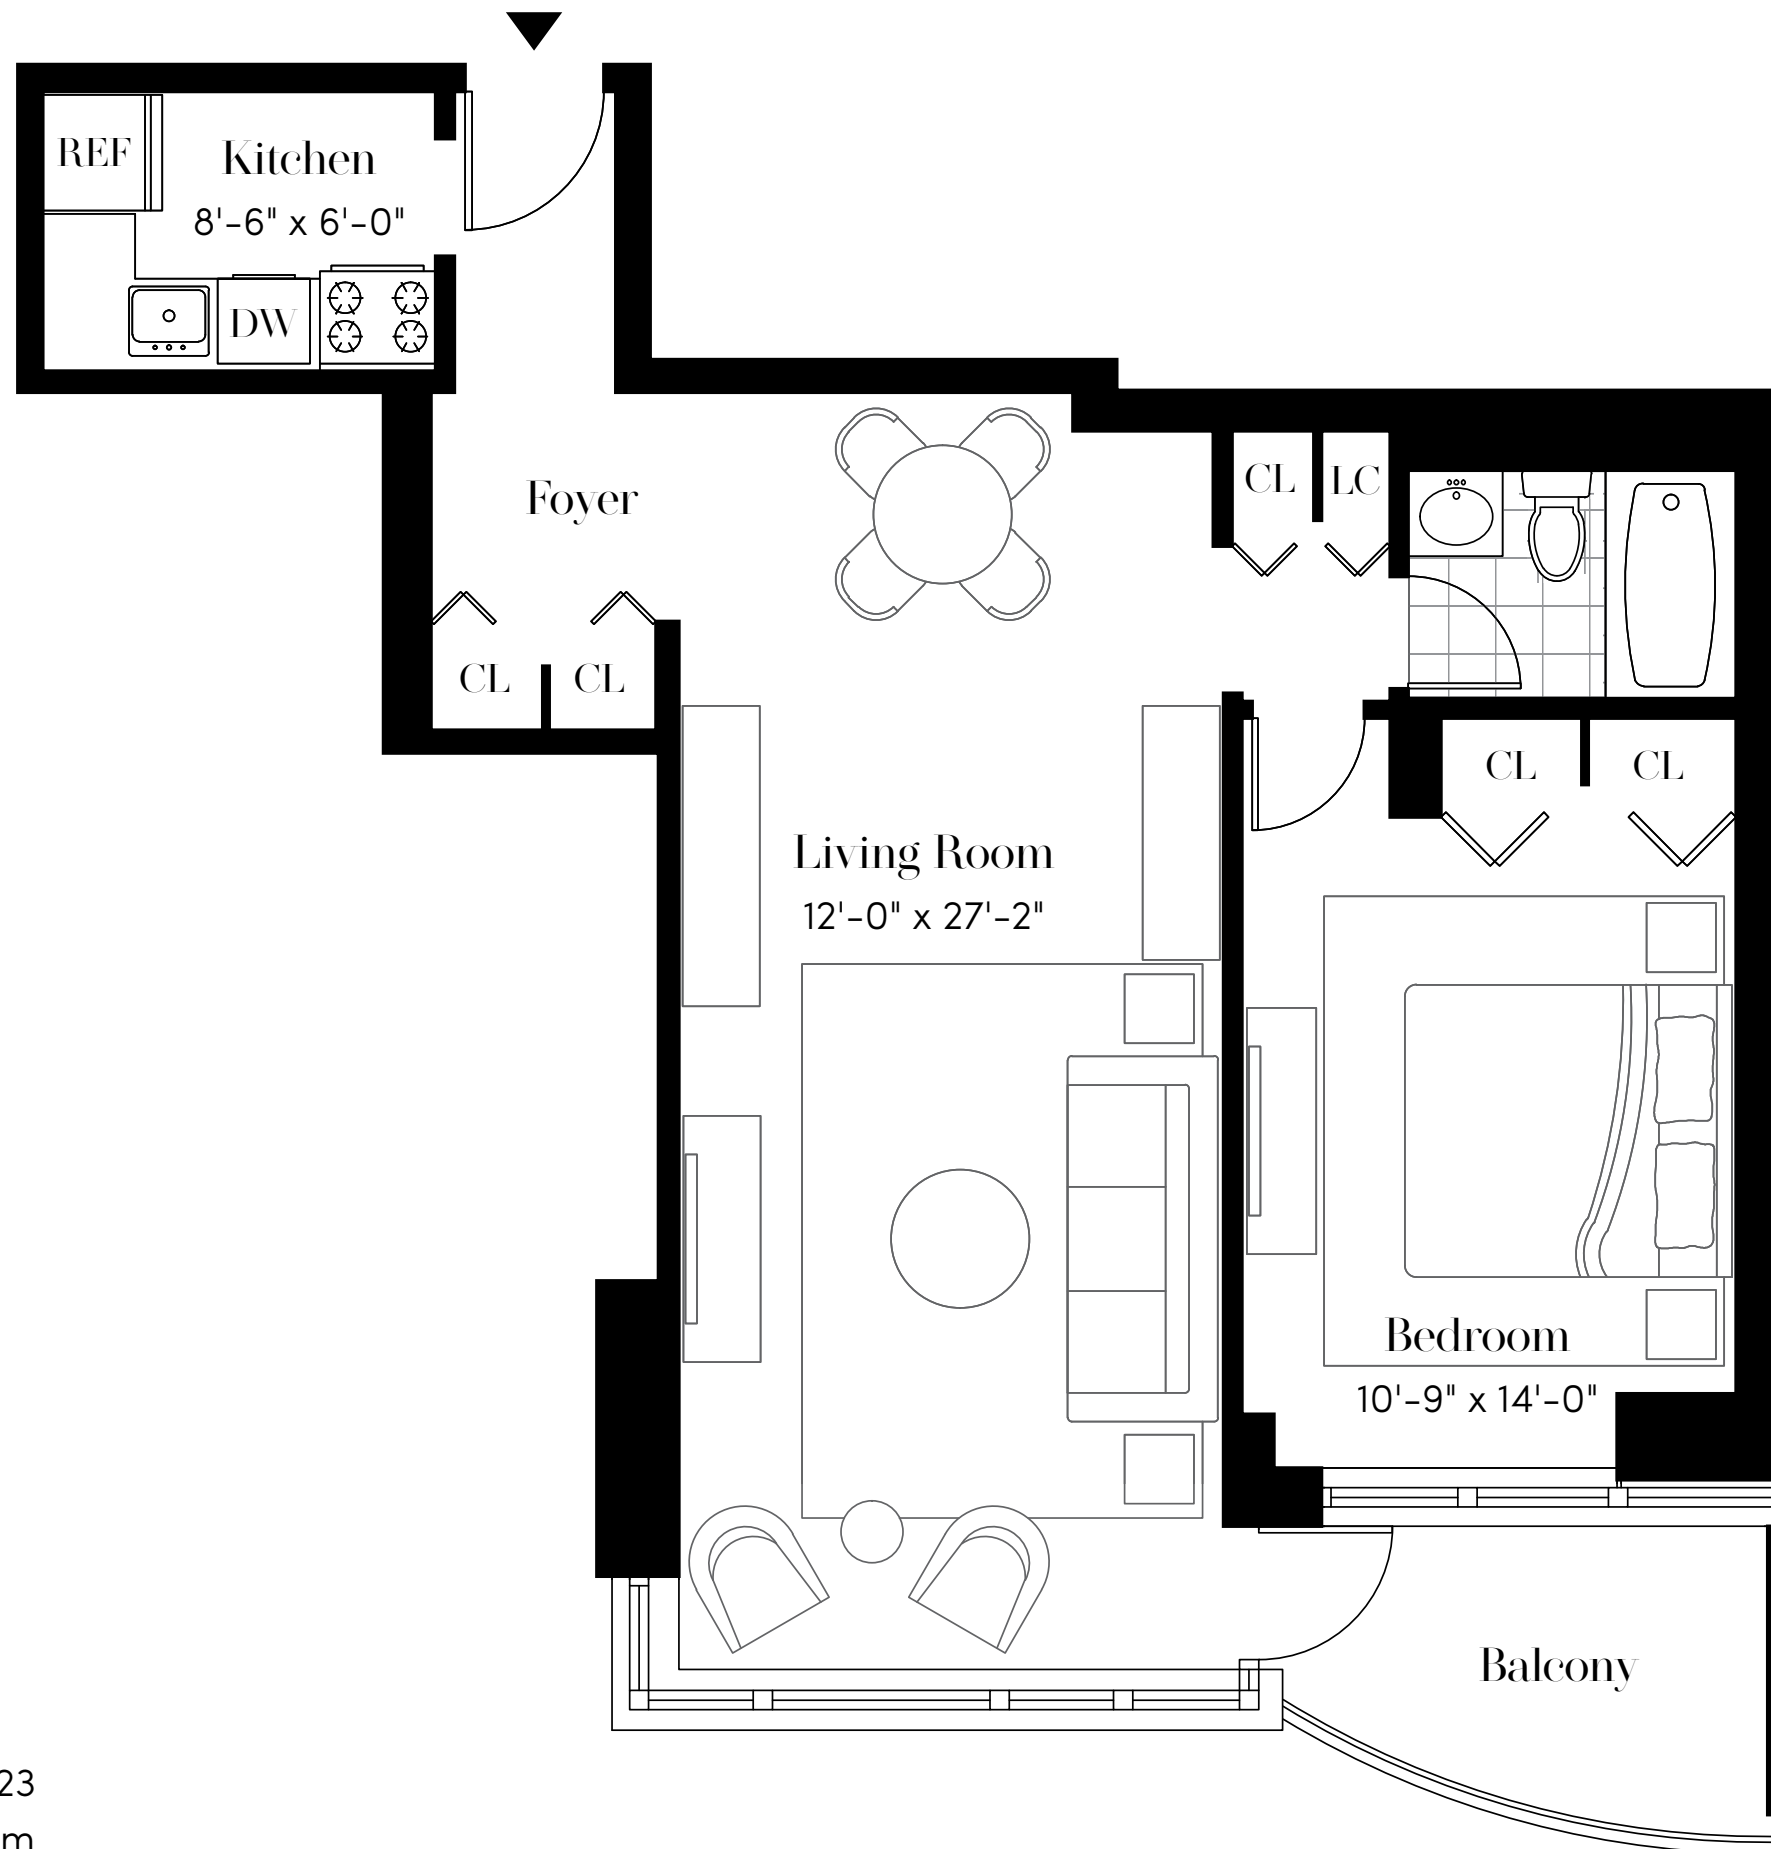

SOUTH PARK TOWER

UNIT A

1 Bedroom | 1 Bathroom

10th - 44th Floor

124 West 60th Street, New York, NY 10023

212.315.5560 | info@southparktower.com

BRODSKY ALL INFORMATION REGARDING THE FLOOR PLAN IS FROM SOURCES DEEMED RELIABLE. HOWEVER, THE BRODSKY ORGANIZATION CANNOT ASSURE ITS ACCURACY AND BEARS NO RESPONSIBILITY FOR ANY ERRORS, OMISSIONS OR MISSTATEMENTS. THE PLAN IS FOR APPROXIMATE PURPOSES ONLY AND SHOULD BE USED AS SUCH BY THE PROSPECTIVE RENTER. ALL DIMENSIONS ARE APPROXIMATE AND SHOULD BE RE-MEASURED INFORMATIONAL BY THE PROSPECTIVE RENTER FOR ABSOLUTE ACCURACY.