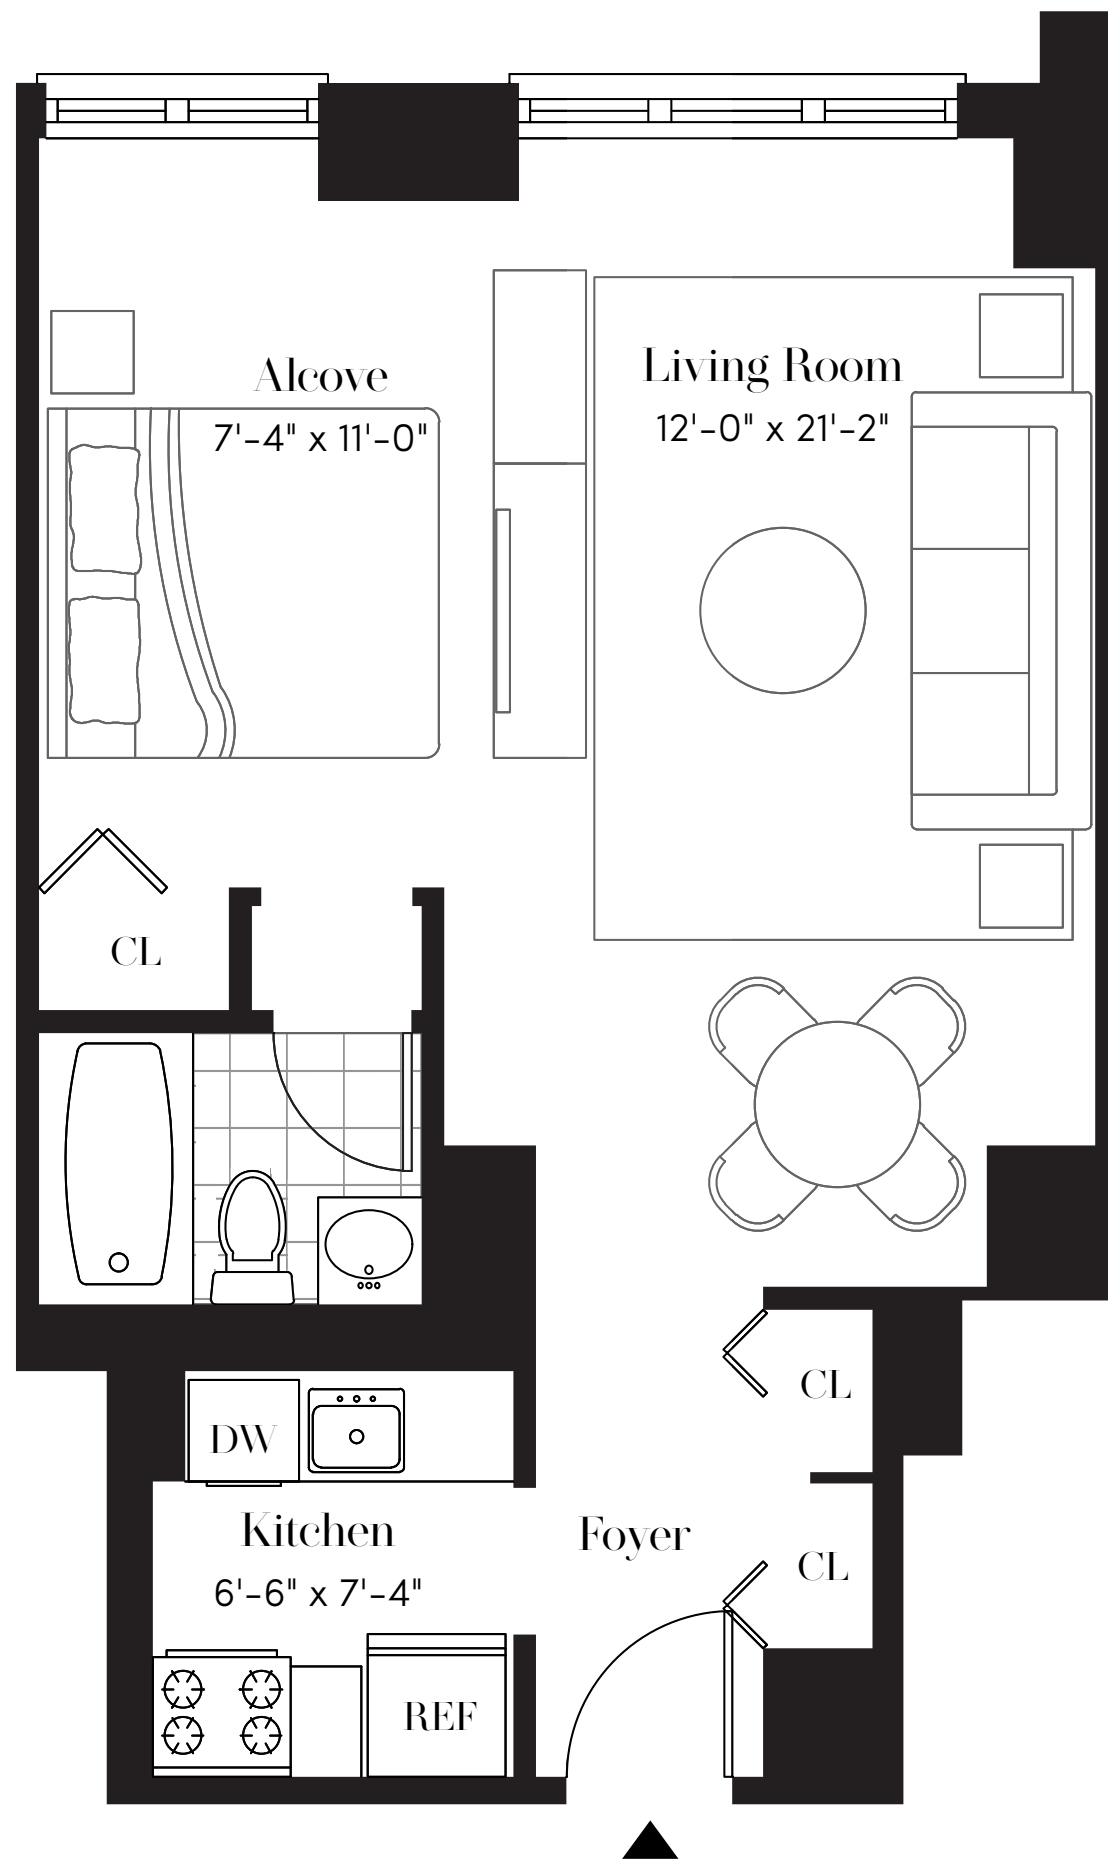

SOUTH PARK TOWER

UNIT G
Studio | 1 Bathroom
10th - 44th Floor

124 West 60th Street, New York, NY 10023
212.315.5560 | info@southparktower.com

BRODSKY ALL INFORMATION REGARDING THE FLOOR PLAN IS FROM SOURCES DEEMED RELIABLE. HOWEVER, THE BRODSKY ORGANIZATION CANNOT ASSURE ITS ACCURACY AND BEARS NO RESPONSIBILITY FOR ANY ERRORS, OMISSIONS OR MISSTATEMENTS. THE PLAN IS FOR APPROXIMATE PURPOSES ONLY AND SHOULD BE USED AS SUCH BY THE PROSPECTIVE RENTER. ALL DIMENSIONS ARE APPROXIMATE AND SHOULD BE RE-MEASURED INFORMATIONAL BY THE PROSPECTIVE RENTER FOR ABSOLUTE ACCURACY.