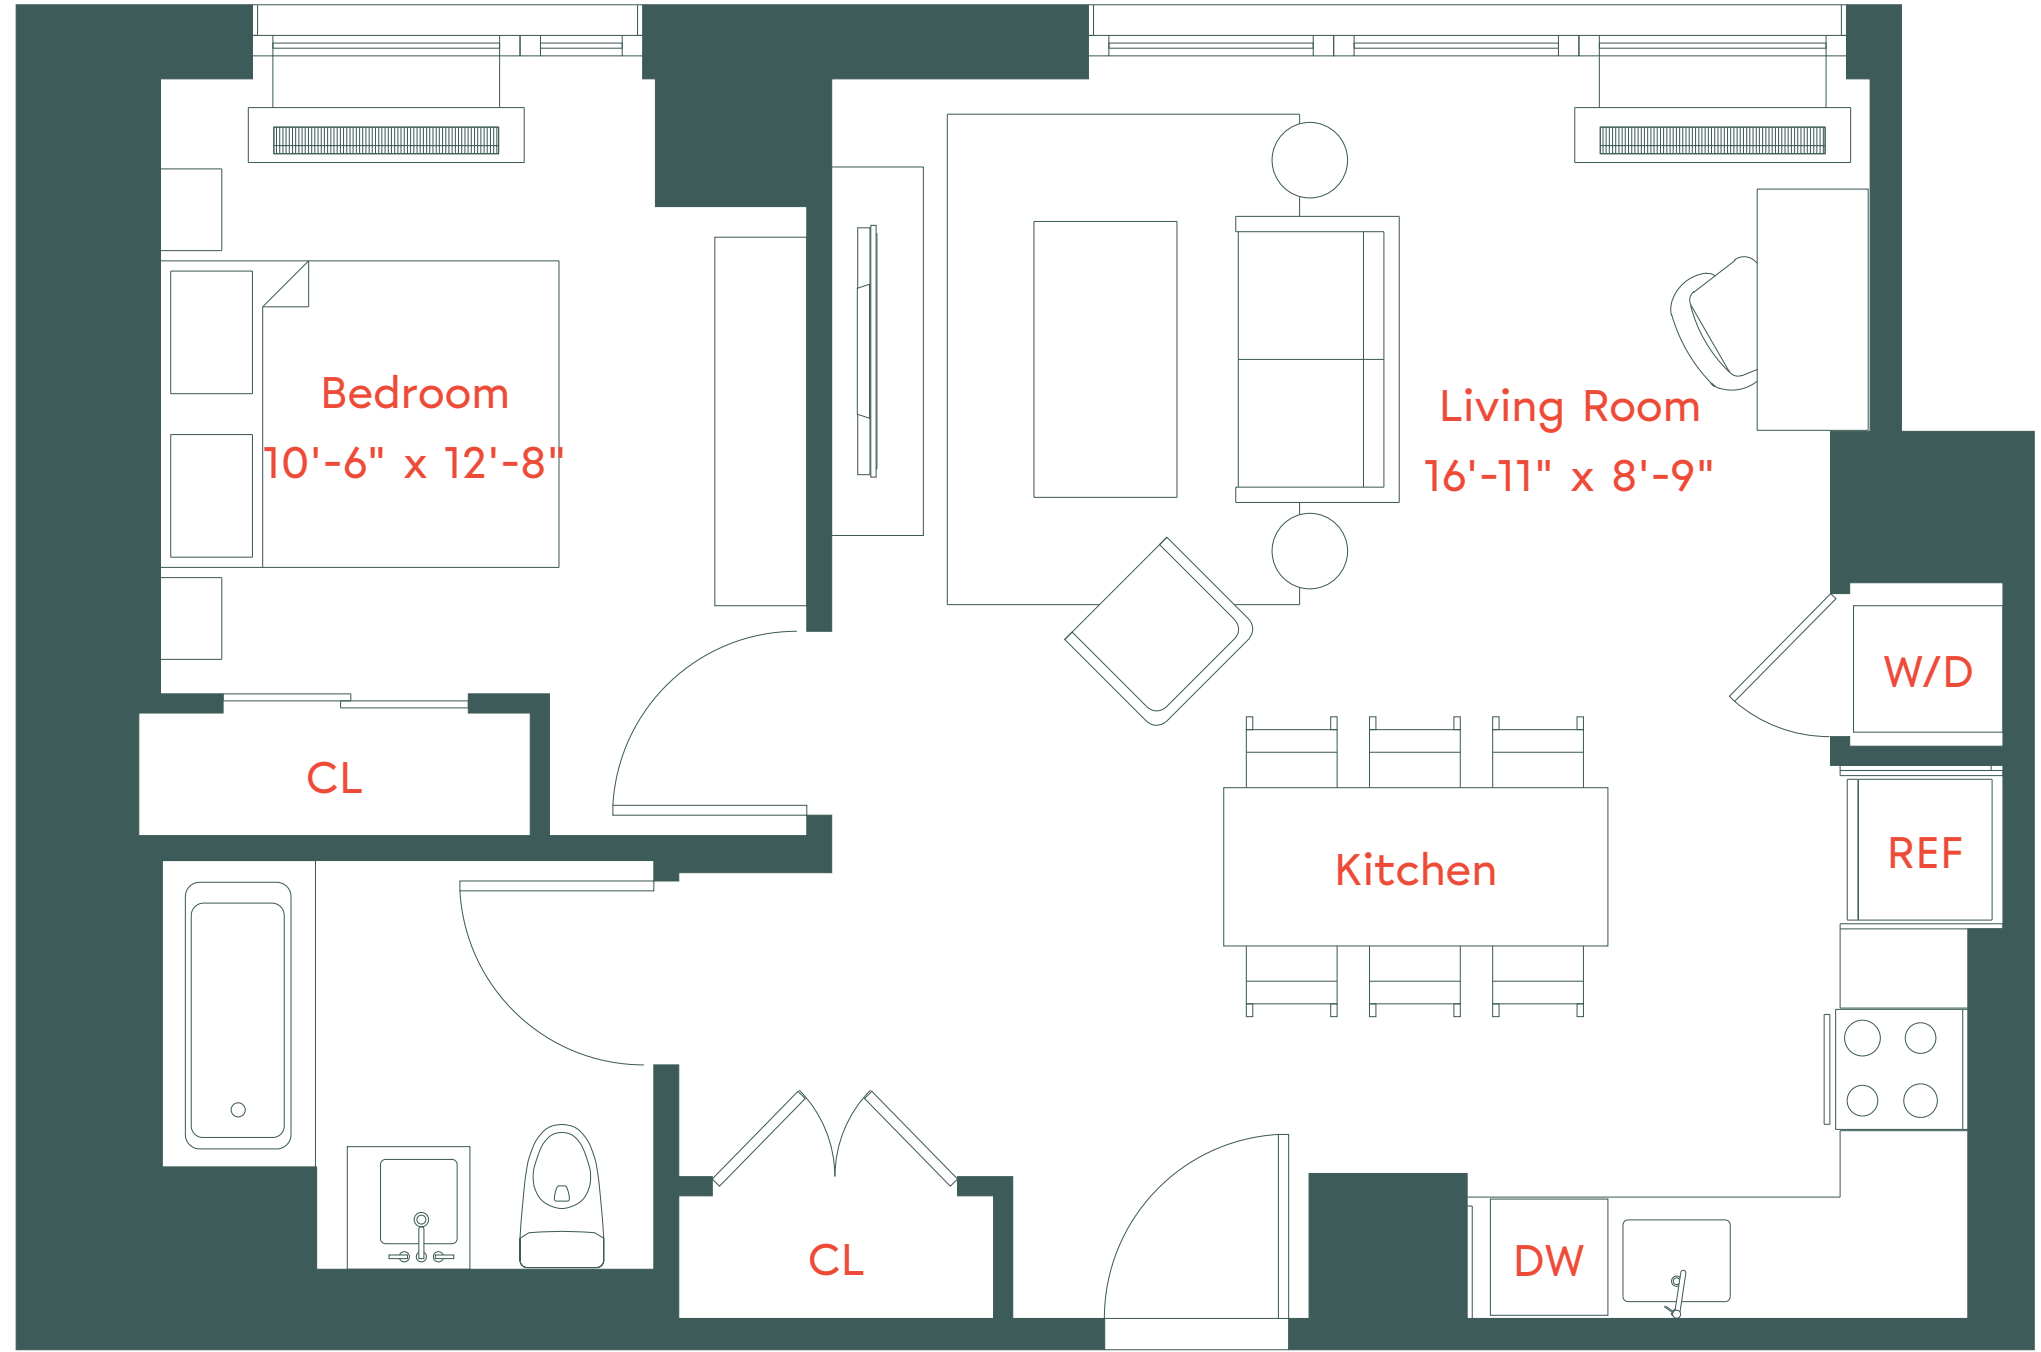

unit t

Floors 19-27

1 Bedroom

1 Bathroom

662 Pacific Street, Brooklyn, NY 11217
718-650-2662
info@plankroadbk.com
plankroadbk.com

ALL INFORMATION REGARDING THE FLOOR PLAN IS FROM SOURCES DEEMED RELIABLE. HOWEVER, THE BRODSKY ORGANIZATION CANNOT ASSURE ITS ACCURACY AND BEARS NO RESPONSIBILITY FOR ANY ERRORS, OMISSIONS OR MISSTATEMENTS. THE PLAN IS FOR APPROXIMATE INFORMATIONAL PURPOSES ONLY AND SHOULD BE USED AS SUCH BY THE PROSPECTIVE RENTER. ALL DIMENSIONS ARE APPROXIMATE AND SHOULD BE RE-MEASURED BY THE PROSPECTIVE RENTER FOR ABSOLUTE ACCURACY