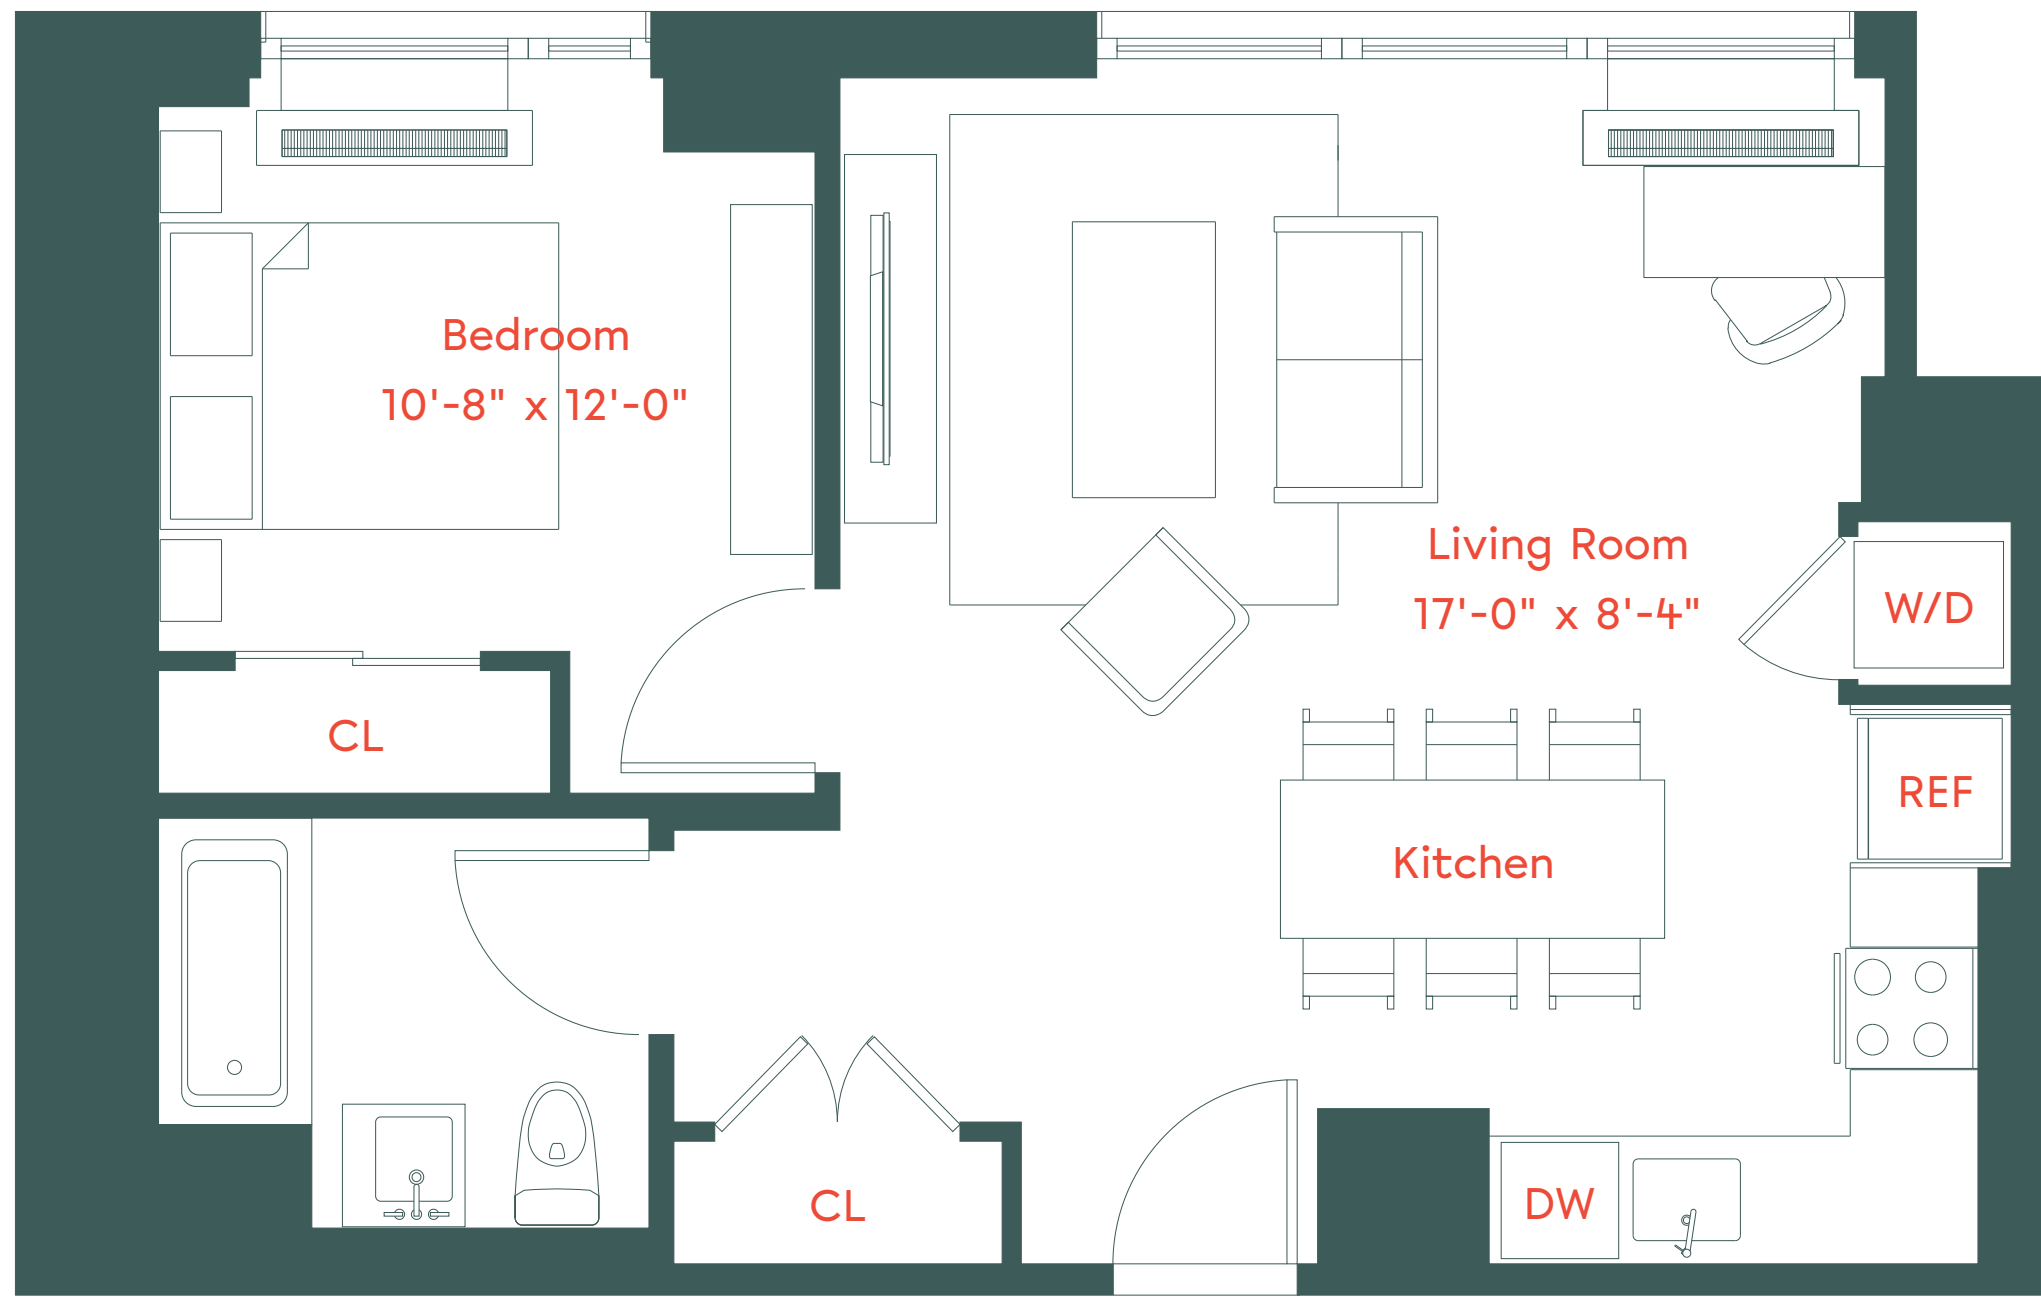

# unit t

Floors 8-17

1 Bedroom

1 Bathroom

662 Pacific Street, Brooklyn, NY 11217  
718-650-2662  
info@plankroadbk.com  
plankroadbk.com

ALL INFORMATION REGARDING THE FLOOR PLAN IS FROM SOURCES DEEMED RELIABLE. HOWEVER, THE BRODSKY ORGANIZATION CANNOT ASSURE ITS ACCURACY AND BEARS NO RESPONSIBILITY FOR ANY ERRORS, OMISSIONS OR MISSTATEMENTS. THE PLAN IS FOR APPROXIMATE INFORMATIONAL PURPOSES ONLY AND SHOULD BE USED AS SUCH BY THE PROSPECTIVE RENTER. ALL DIMENSIONS ARE APPROXIMATE AND SHOULD BE RE-MEASURED BY THE PROSPECTIVE RENTER FOR ABSOLUTE ACCURACY