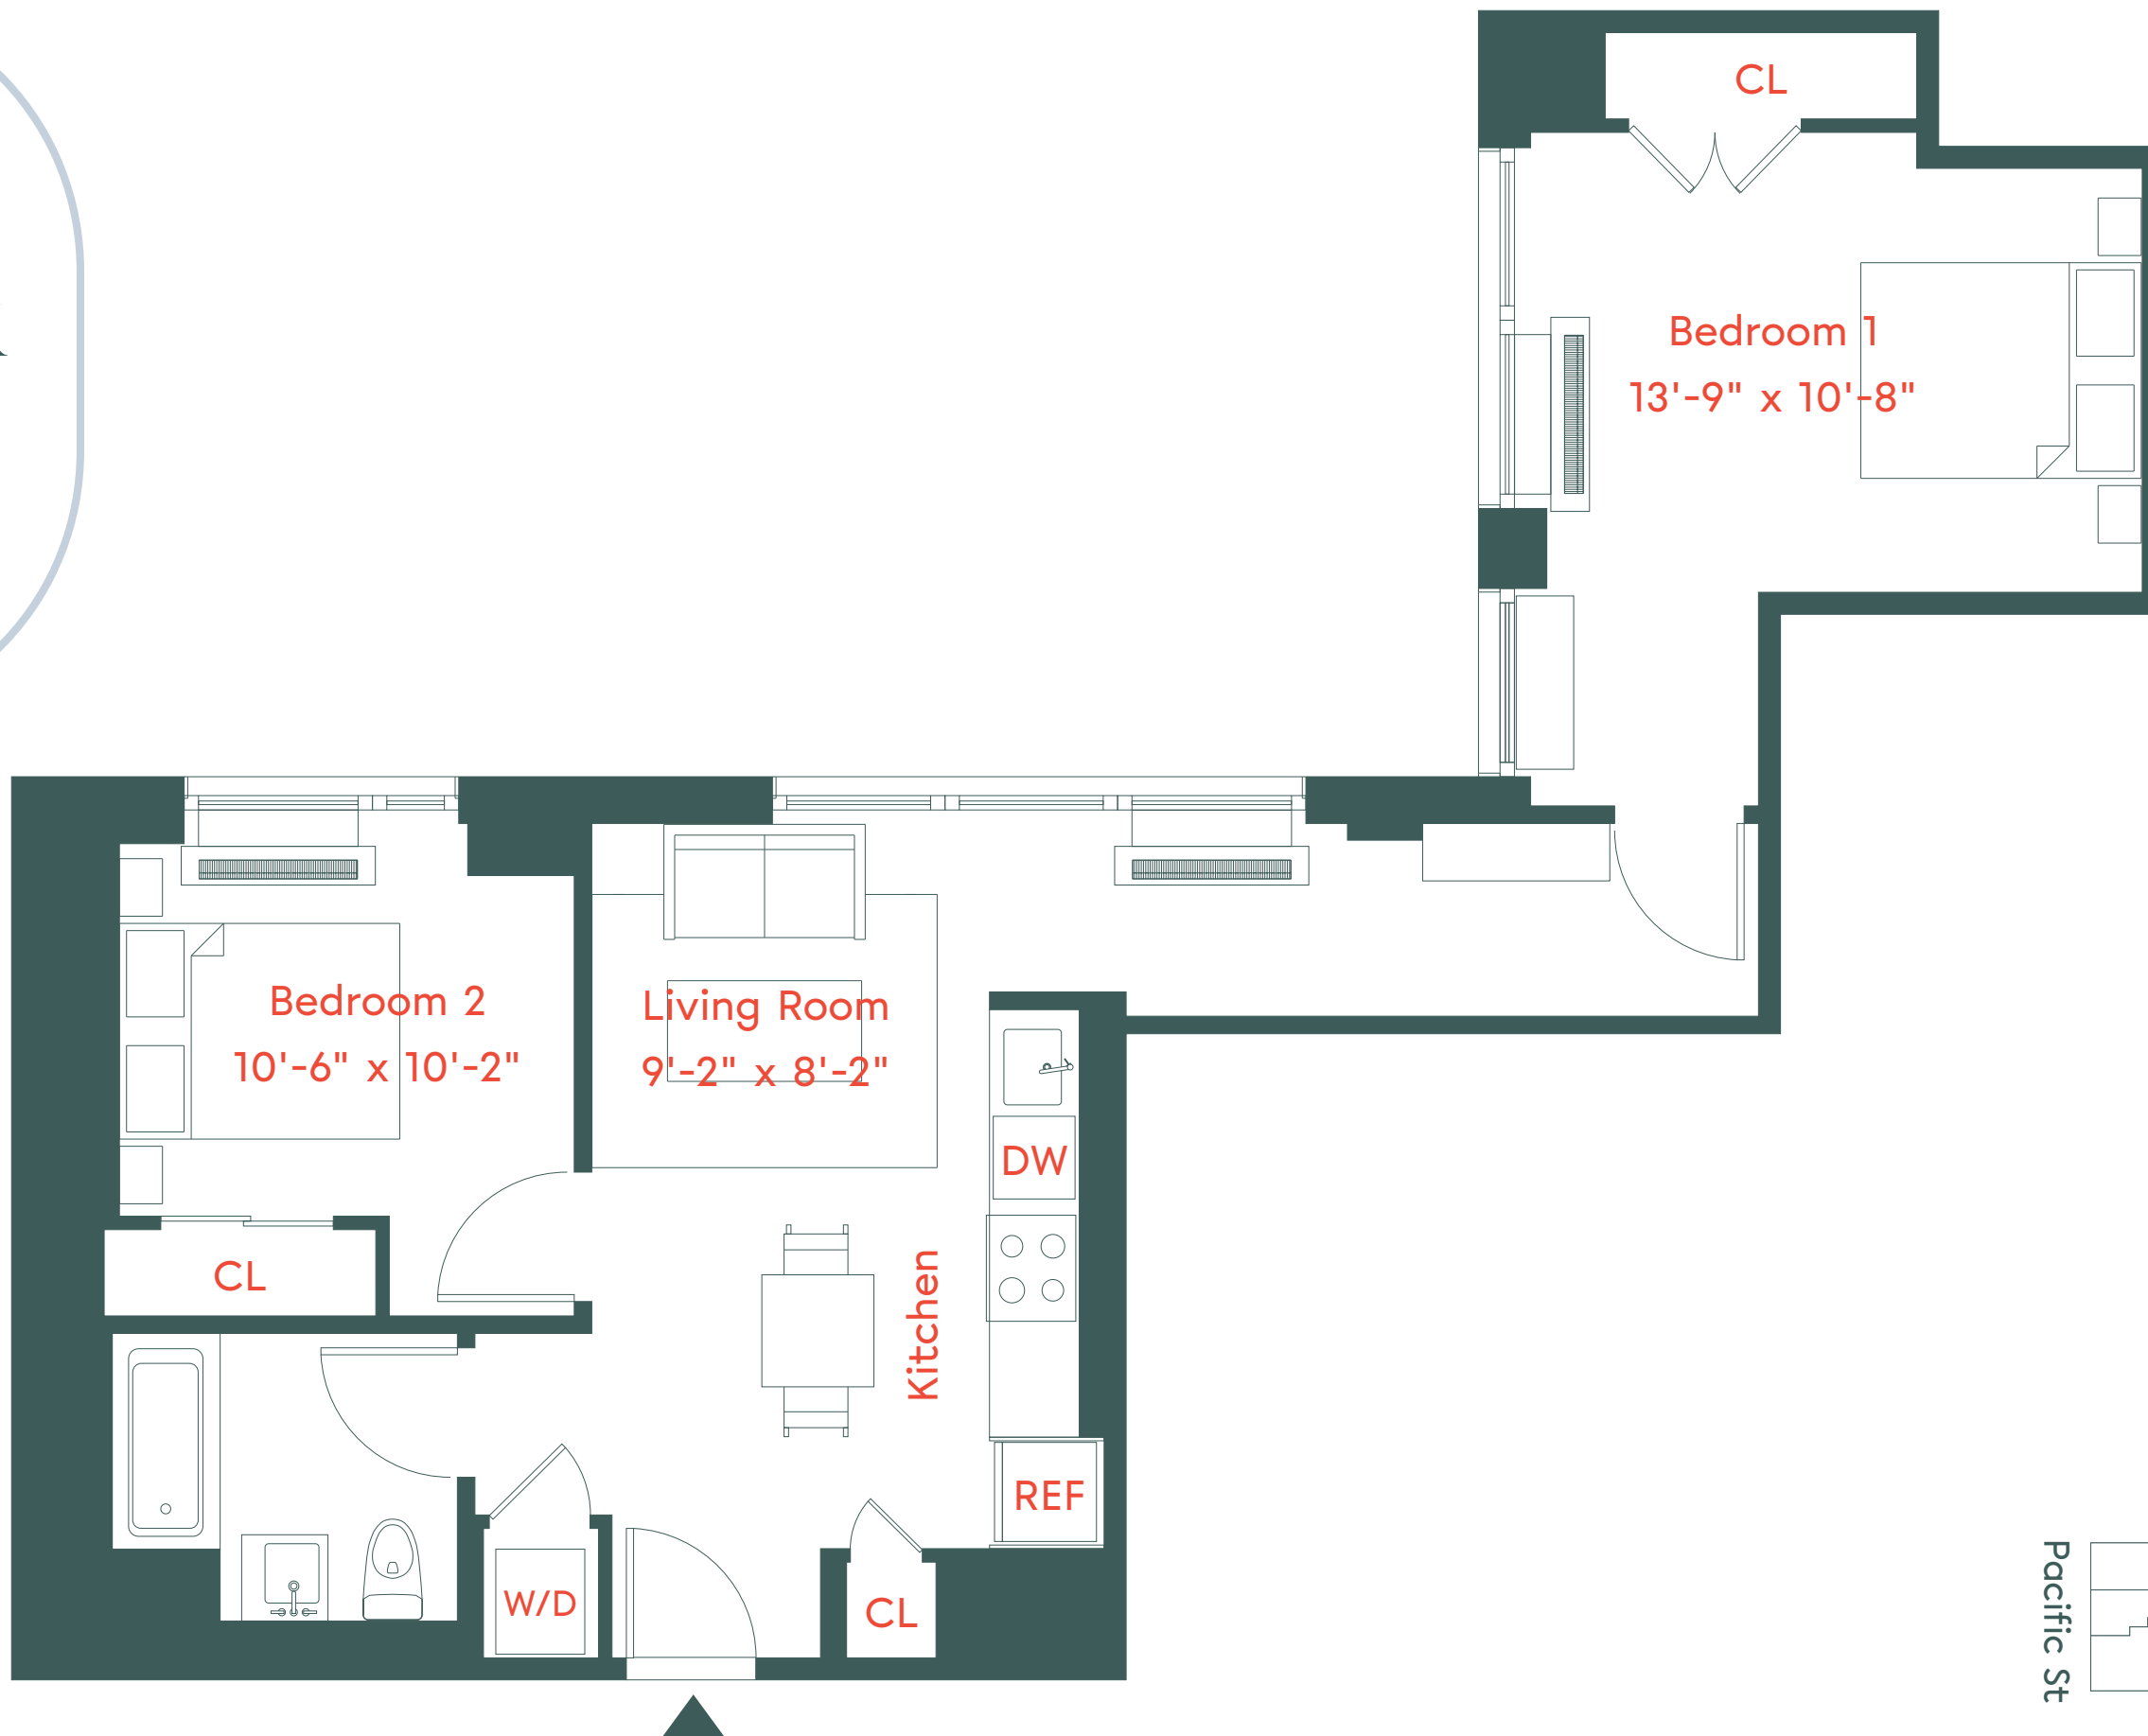

unit r

Floor 7
 2 Bedrooms
 1 Bathroom

662 Pacific Street, Brooklyn, NY 11217
 718-650-2662
info@plankroadbk.com
plankroadbk.com

ALL INFORMATION REGARDING THE FLOOR PLAN IS FROM SOURCES DEEMED RELIABLE. HOWEVER, THE BRODSKY ORGANIZATION CANNOT ASSURE ITS ACCURACY AND BEARS NO RESPONSIBILITY FOR ANY ERRORS, OMISSIONS OR MISSTATEMENTS. THE PLAN IS FOR APPROXIMATE INFORMATIONAL PURPOSES ONLY AND SHOULD BE USED AS SUCH BY THE PROSPECTIVE RENTER. ALL DIMENSIONS ARE APPROXIMATE AND SHOULD BE RE-MEASURED BY THE PROSPECTIVE RENTER FOR ABSOLUTE ACCURACY