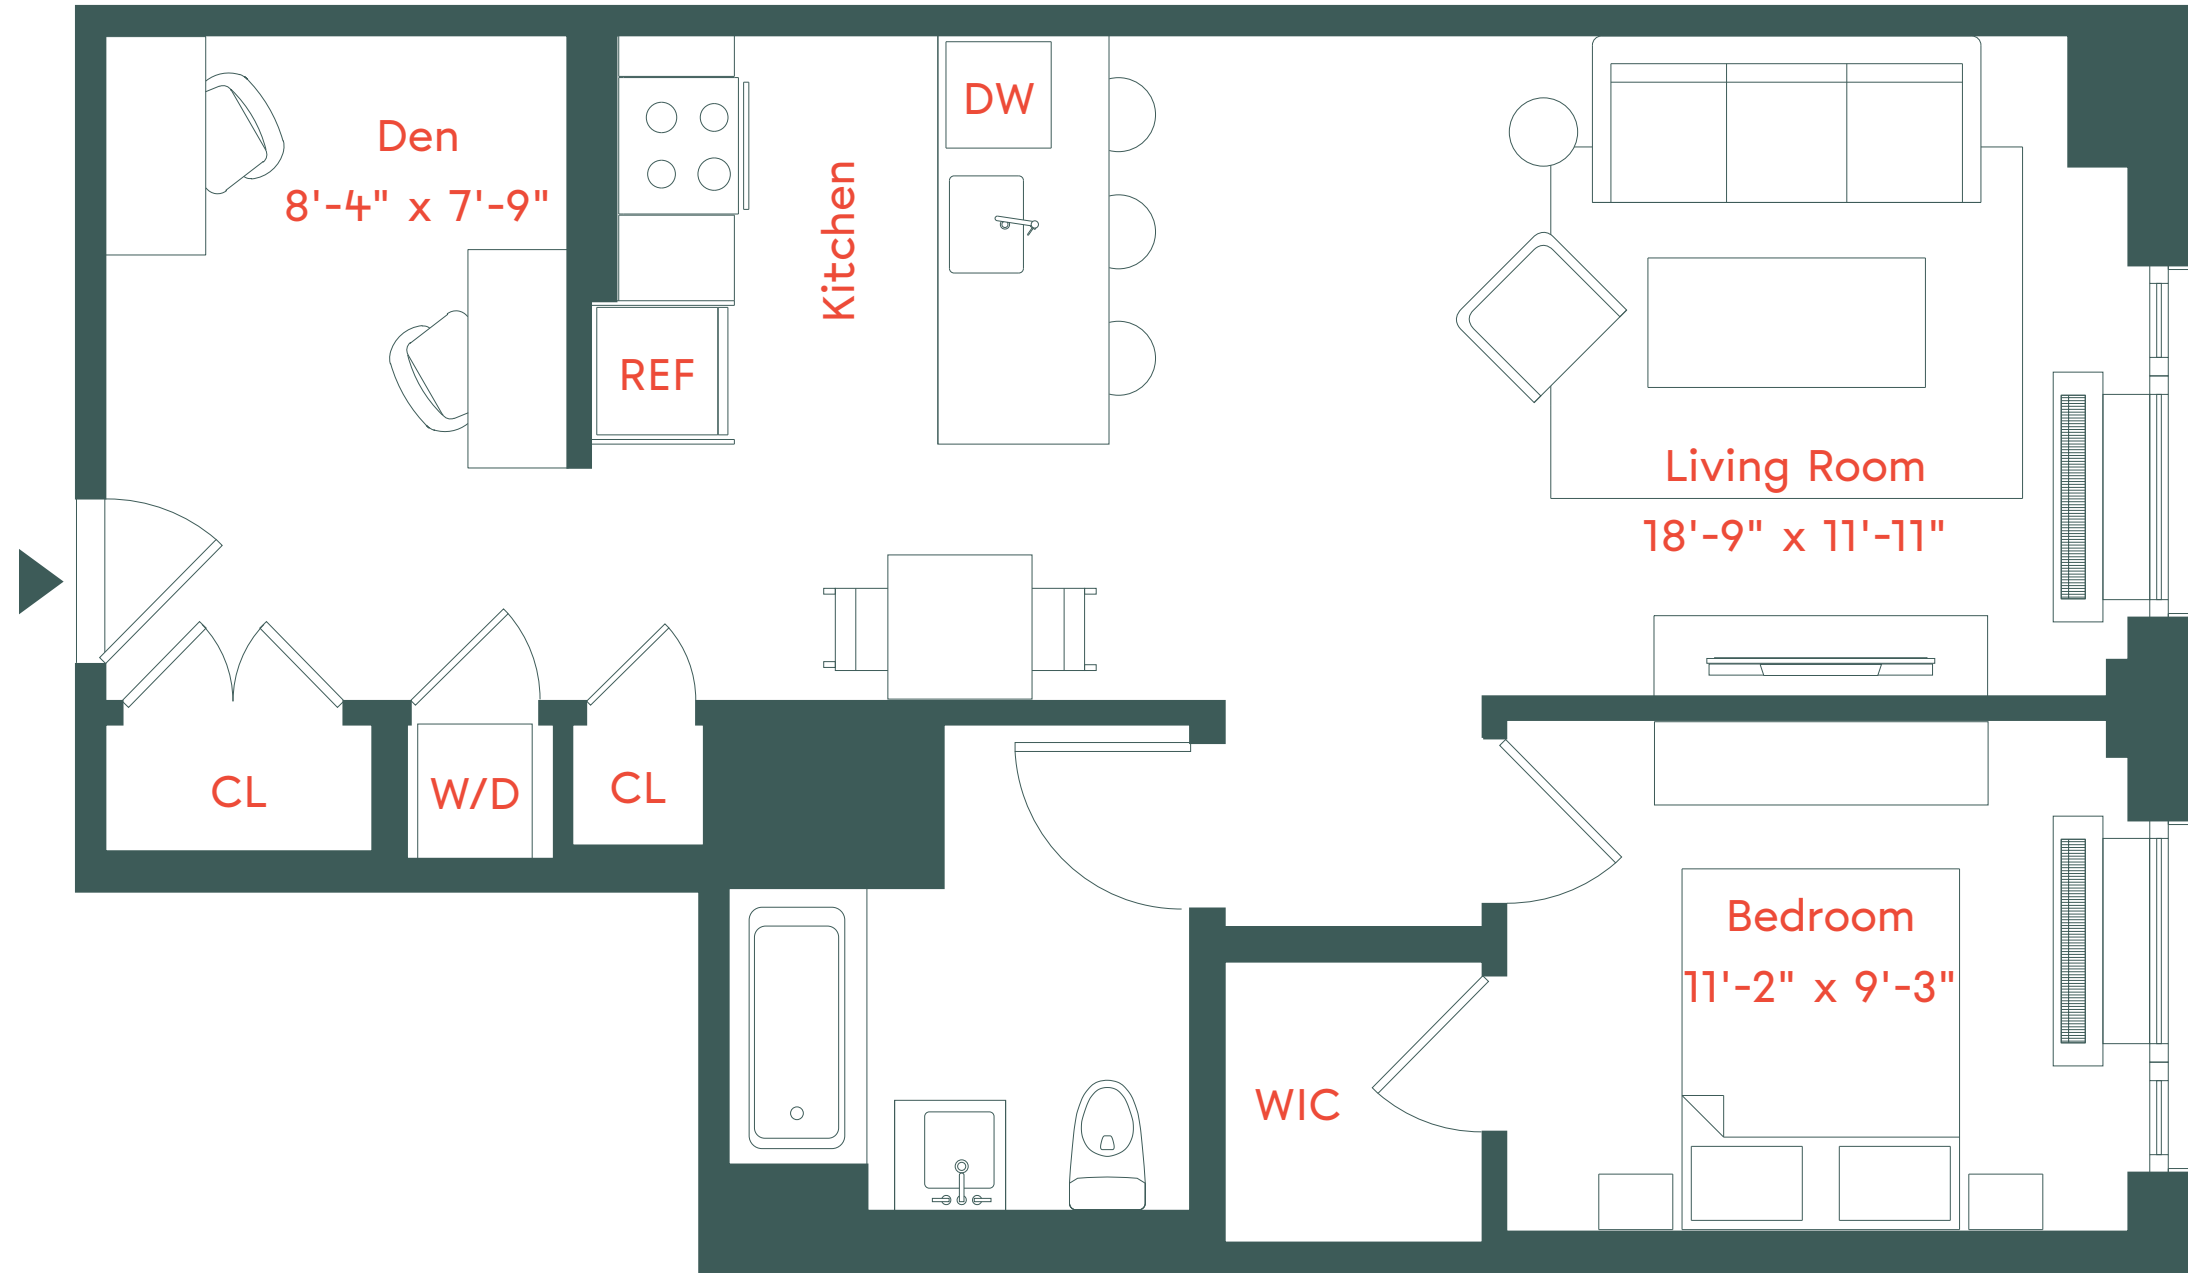

unit p

Floors 7-17

1 Bedroom

1 Bathroom

662 Pacific Street, Brooklyn, NY 11217

718-650-2662

info@plankroadbk.com

plankroadbk.com

ALL INFORMATION REGARDING THE FLOOR PLAN IS FROM SOURCES DEEMED RELIABLE. HOWEVER, THE BRODSKY ORGANIZATION CANNOT ASSURE ITS ACCURACY AND BEARS NO RESPONSIBILITY FOR ANY ERRORS, OMISSIONS OR MISSTATEMENTS. THE PLAN IS FOR APPROXIMATE INFORMATIONAL PURPOSES ONLY AND SHOULD BE USED AS SUCH BY THE PROSPECTIVE RENTER. ALL DIMENSIONS ARE APPROXIMATE AND SHOULD BE RE-MEASURED BY THE PROSPECTIVE RENTER FOR ABSOLUTE ACCURACY