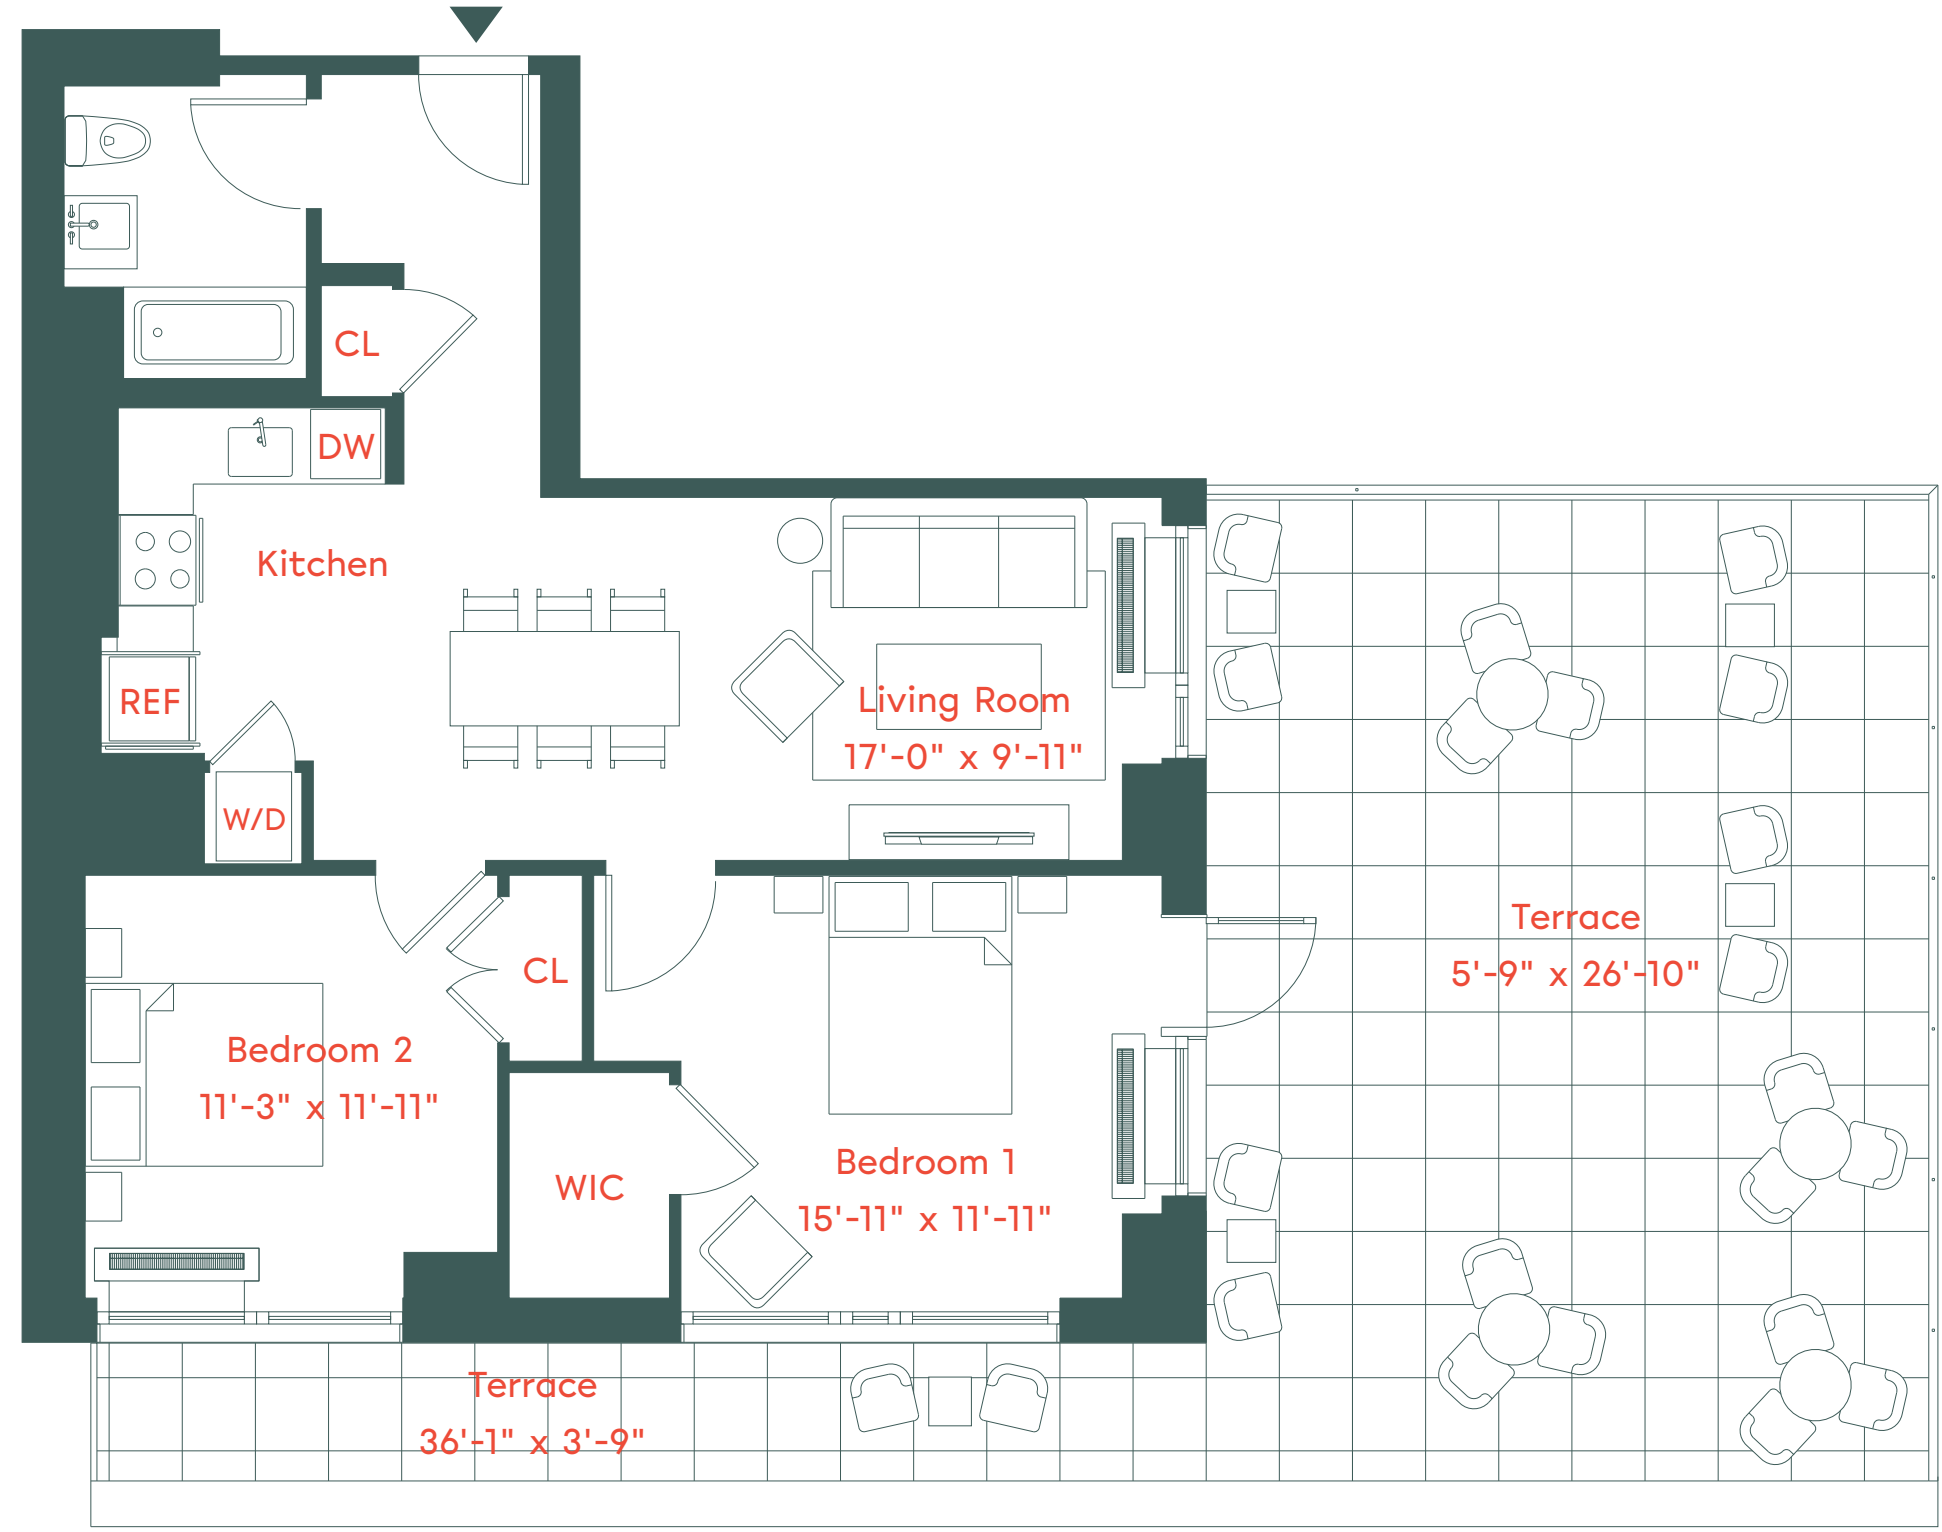

unit m

Floor 18
2 Bedrooms
1 Bathroom

662 Pacific Street, Brooklyn, NY 11217
718-650-2662
info@plankroadbk.com
plankroadbk.com

ALL INFORMATION REGARDING THE FLOOR PLAN IS FROM SOURCES DEEMED RELIABLE. HOWEVER, THE BRODSKY ORGANIZATION CANNOT ASSURE ITS ACCURACY AND BEARS NO RESPONSIBILITY FOR ANY ERRORS, OMISSIONS OR MISSTATEMENTS. THE PLAN IS FOR APPROXIMATE INFORMATIONAL PURPOSES ONLY AND SHOULD BE USED AS SUCH BY THE PROSPECTIVE RENTER. ALL DIMENSIONS ARE APPROXIMATE AND SHOULD BE RE-MEASURED BY THE PROSPECTIVE RENTER FOR ABSOLUTE ACCURACY