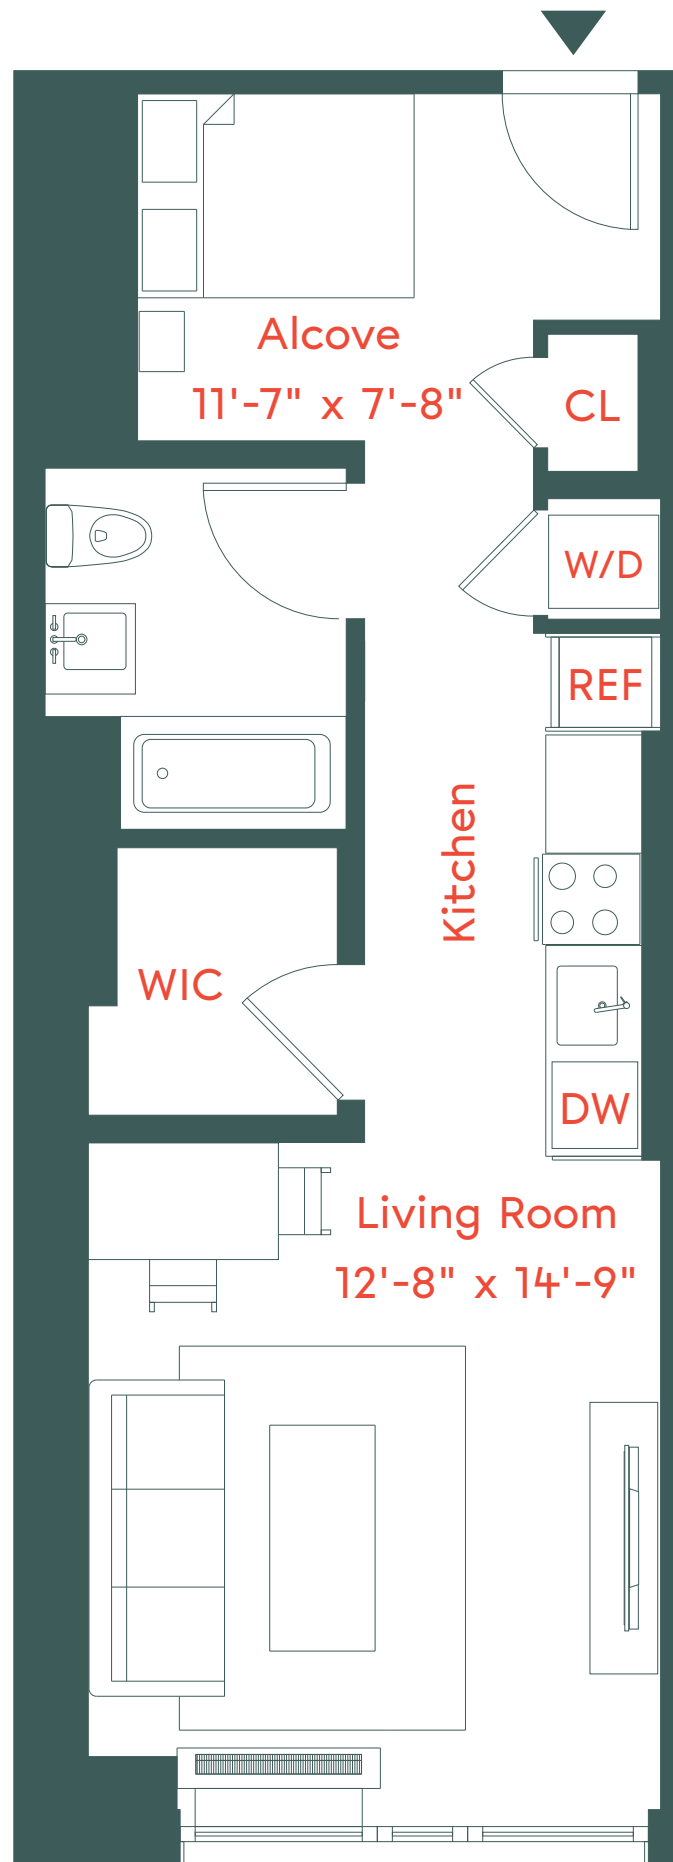

unit 1

Floors 8-17
 Alcove Studio
 1 Bathroom

662 Pacific Street, Brooklyn, NY 11217
 718-650-2662
info@plankroadbk.com
plankroadbk.com

BRODSKY 

ALL INFORMATION REGARDING THE FLOOR PLAN IS FROM SOURCES DEEMED RELIABLE. HOWEVER, THE BRODSKY ORGANIZATION CANNOT ASSURE ITS ACCURACY AND BEARS NO RESPONSIBILITY FOR ANY ERRORS, OMISSIONS OR MISSTATEMENTS. THE PLAN IS FOR APPROXIMATE INFORMATIONAL PURPOSES ONLY AND SHOULD BE USED AS SUCH BY THE PROSPECTIVE RENTER. ALL DIMENSIONS ARE APPROXIMATE AND SHOULD BE RE-MEASURED BY THE PROSPECTIVE RENTER FOR ABSOLUTE ACCURACY