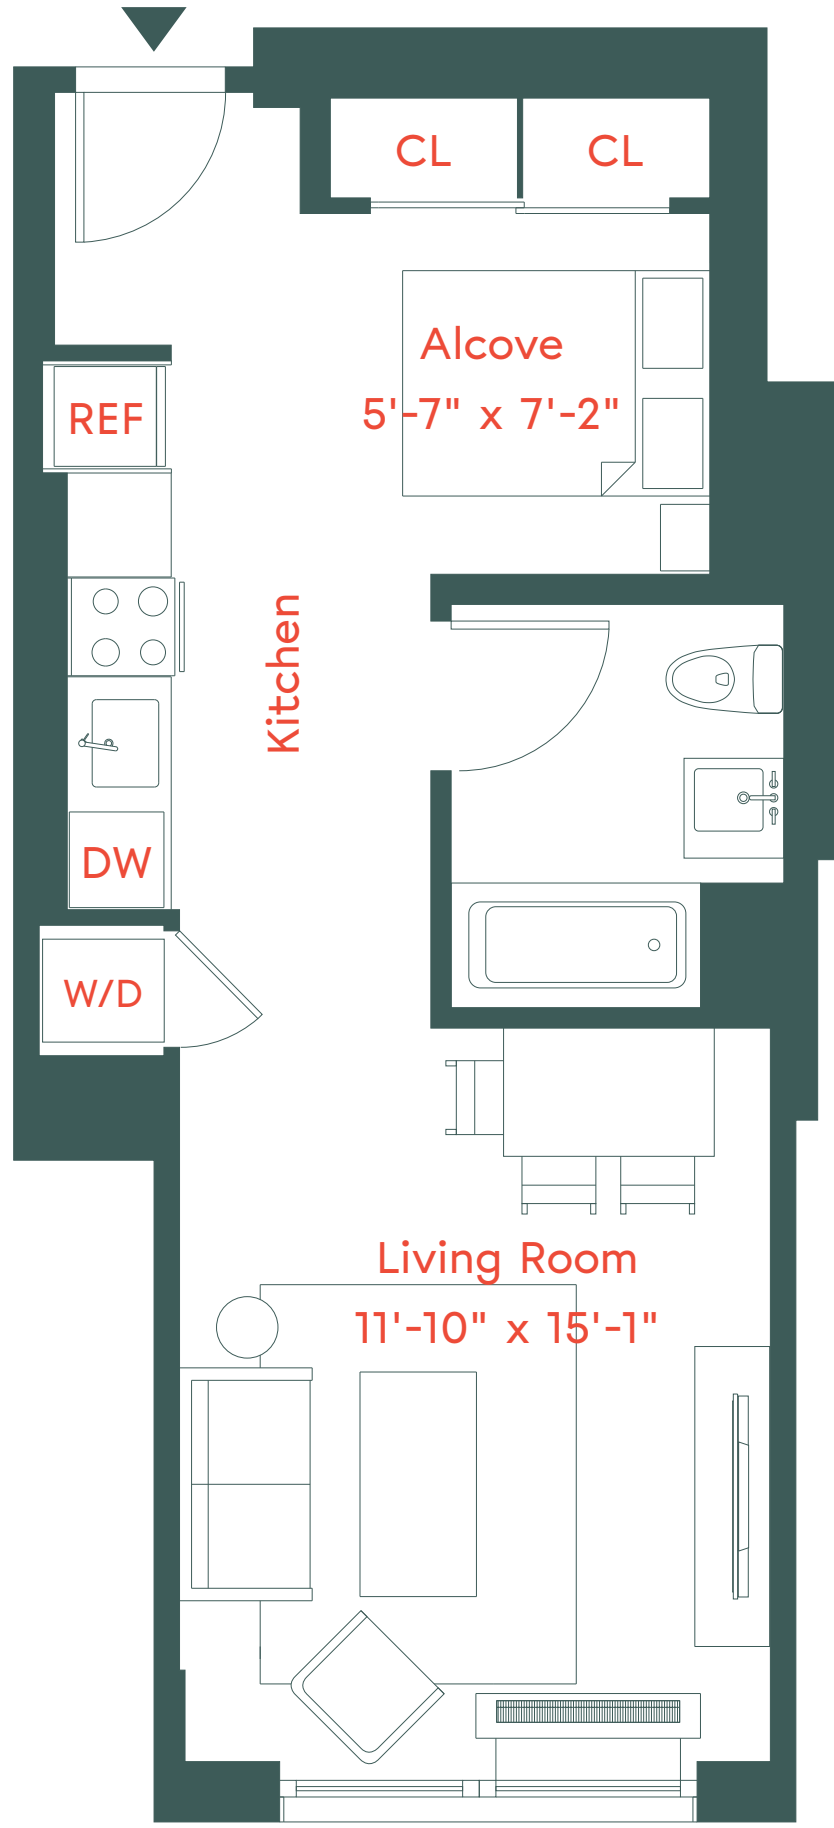

unit k

Floors 18-27

Alcove Studio

1 Bathroom

662 Pacific Street, Brooklyn, NY 11217
718-650-2662
info@plankroadbk.com
plankroadbk.com

ALL INFORMATION REGARDING THE FLOOR PLAN IS FROM SOURCES DEEMED RELIABLE. HOWEVER, THE BRODSKY ORGANIZATION CANNOT ASSURE ITS ACCURACY AND BEARS NO RESPONSIBILITY FOR ANY ERRORS, OMISSIONS OR MISSTATEMENTS. THE PLAN IS FOR APPROXIMATE INFORMATIONAL PURPOSES ONLY AND SHOULD BE USED AS SUCH BY THE PROSPECTIVE RENTER. ALL DIMENSIONS ARE APPROXIMATE AND SHOULD BE RE-MEASURED BY THE PROSPECTIVE RENTER FOR ABSOLUTE ACCURACY