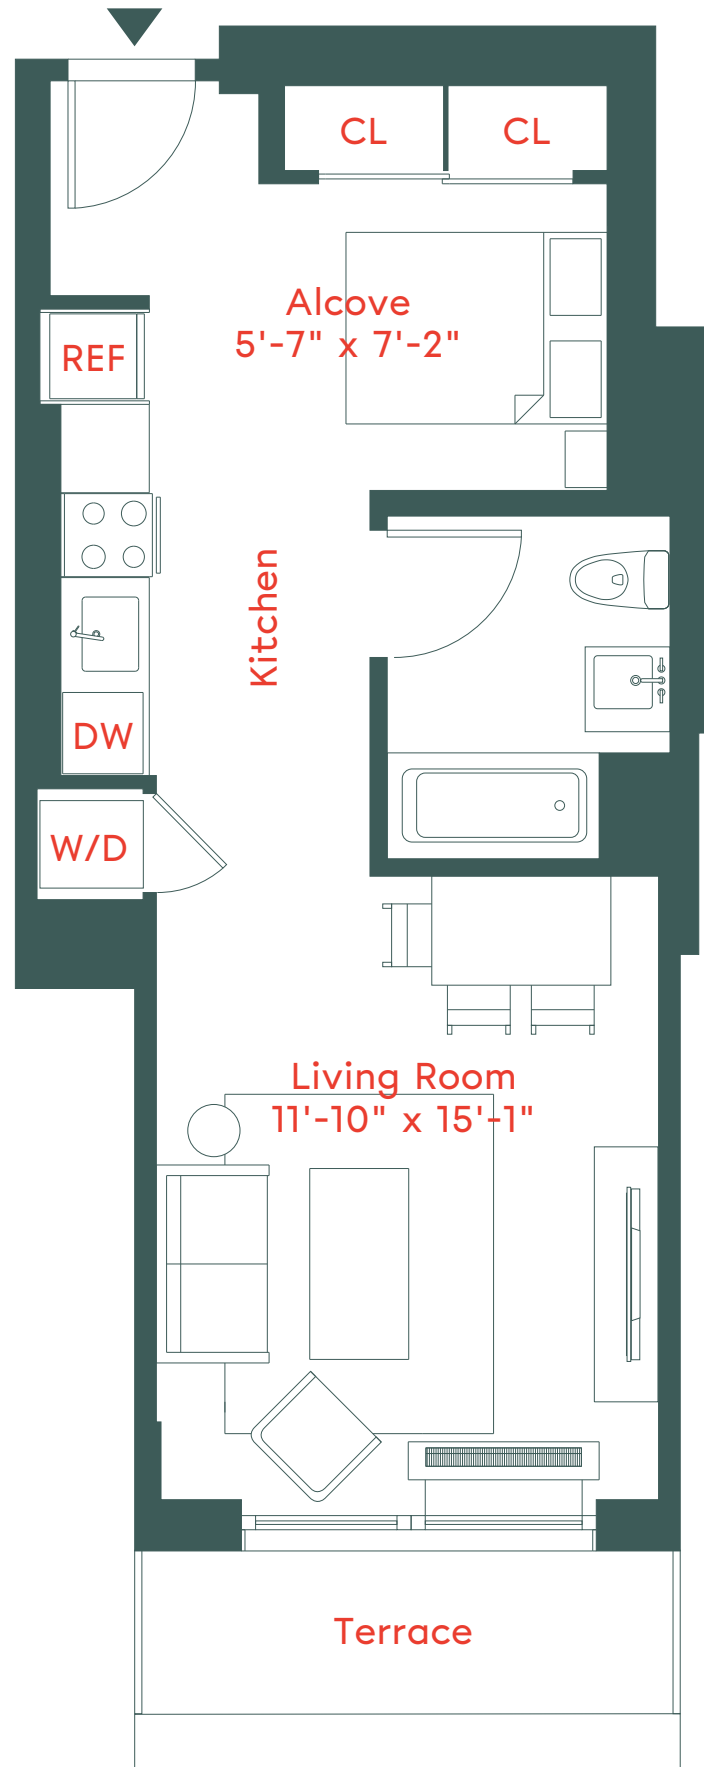

unit 18k

Floor 18
Alcove Studio
1 Bathroom

662 Pacific Street, Brooklyn, NY 11217
718-650-2662
info@plankroadbk.com
plankroadbk.com

ALL INFORMATION REGARDING THE FLOOR PLAN IS FROM SOURCES DEEMED RELIABLE. HOWEVER, THE BRODSKY ORGANIZATION CANNOT ASSURE ITS ACCURACY AND BEARS NO RESPONSIBILITY FOR ANY ERRORS, OMISSIONS OR MISSTATEMENTS. THE PLAN IS FOR APPROXIMATE INFORMATIONAL PURPOSES ONLY AND SHOULD BE USED AS SUCH BY THE PROSPECTIVE RENTER. ALL DIMENSIONS ARE APPROXIMATE AND SHOULD BE RE-MEASURED BY THE PROSPECTIVE RENTER FOR ABSOLUTE ACCURACY