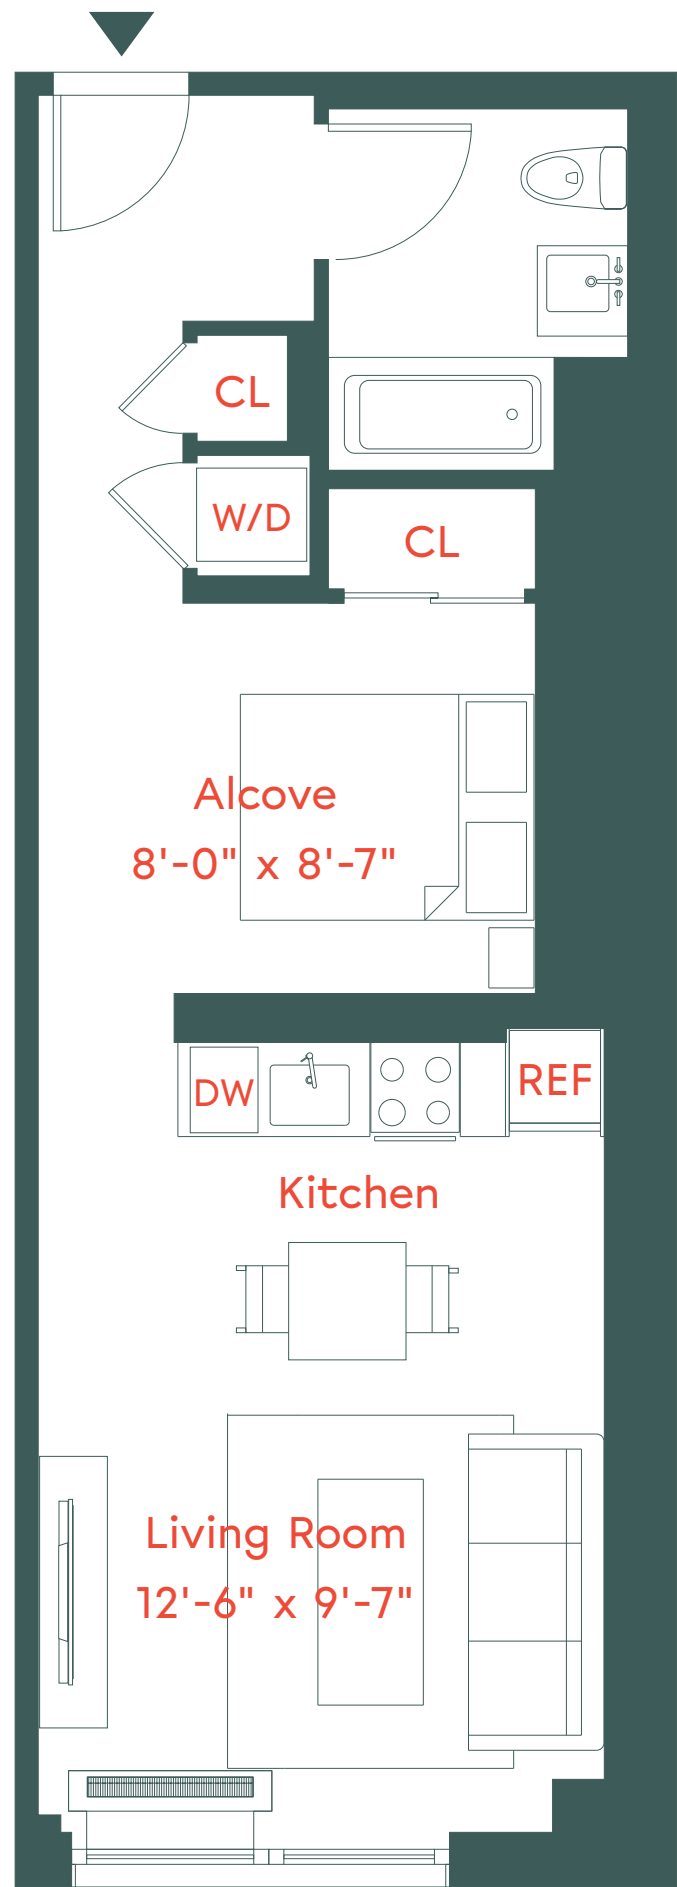

unit k

Floors 8-17

Alcove Studio

1 Bathroom

662 Pacific Street, Brooklyn, NY 11217
718-650-2662
info@plankroadbk.com
plankroadbk.com

ALL INFORMATION REGARDING THE FLOOR PLAN IS FROM SOURCES DEEMED RELIABLE. HOWEVER, THE BRODSKY ORGANIZATION CANNOT ASSURE ITS ACCURACY AND BEARS NO RESPONSIBILITY FOR ANY ERRORS, OMISSIONS OR MISSTATEMENTS. THE PLAN IS FOR APPROXIMATE INFORMATIONAL PURPOSES ONLY AND SHOULD BE USED AS SUCH BY THE PROSPECTIVE RENTER. ALL DIMENSIONS ARE APPROXIMATE AND SHOULD BE RE-MEASURED BY THE PROSPECTIVE RENTER FOR ABSOLUTE ACCURACY