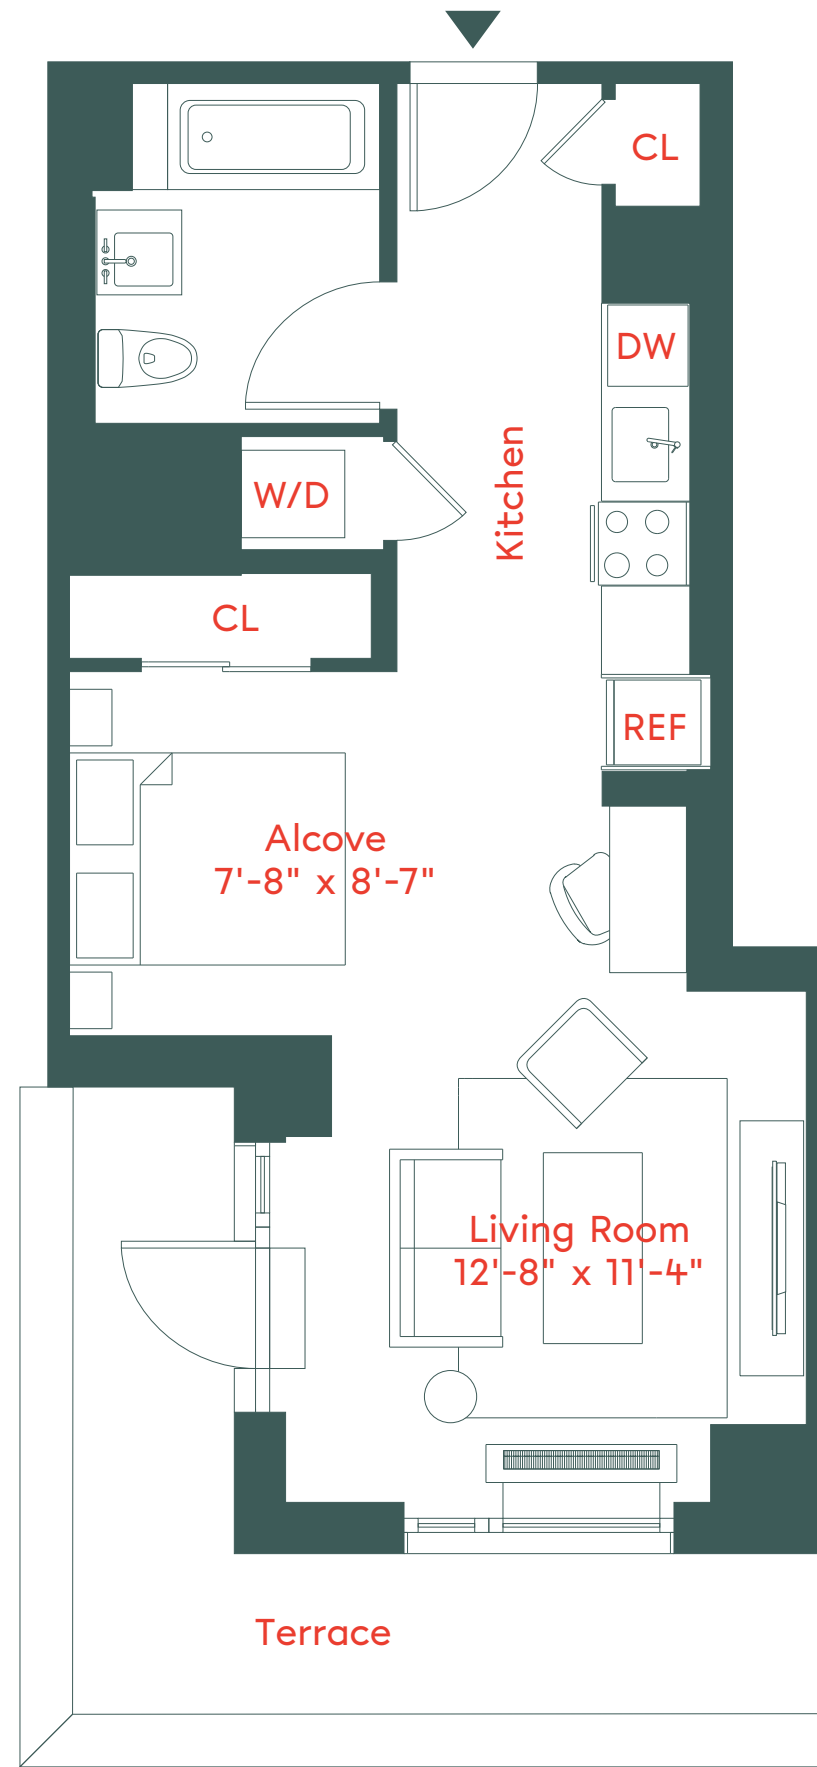

# unit 18j

Floor 18  
Alcove Studio  
1 Bathroom

662 Pacific Street, Brooklyn, NY 11217  
718-650-2662  
info@plankroadbk.com  
plankroadbk.com

ALL INFORMATION REGARDING THE FLOOR PLAN IS FROM SOURCES DEEMED RELIABLE. HOWEVER, THE BRODSKY ORGANIZATION CANNOT ASSURE ITS ACCURACY AND BEARS NO RESPONSIBILITY FOR ANY ERRORS, OMISSIONS OR MISSTATEMENTS. THE PLAN IS FOR APPROXIMATE INFORMATIONAL PURPOSES ONLY AND SHOULD BE USED AS SUCH BY THE PROSPECTIVE RENTER. ALL DIMENSIONS ARE APPROXIMATE AND SHOULD BE RE-MEASURED BY THE PROSPECTIVE RENTER FOR ABSOLUTE ACCURACY