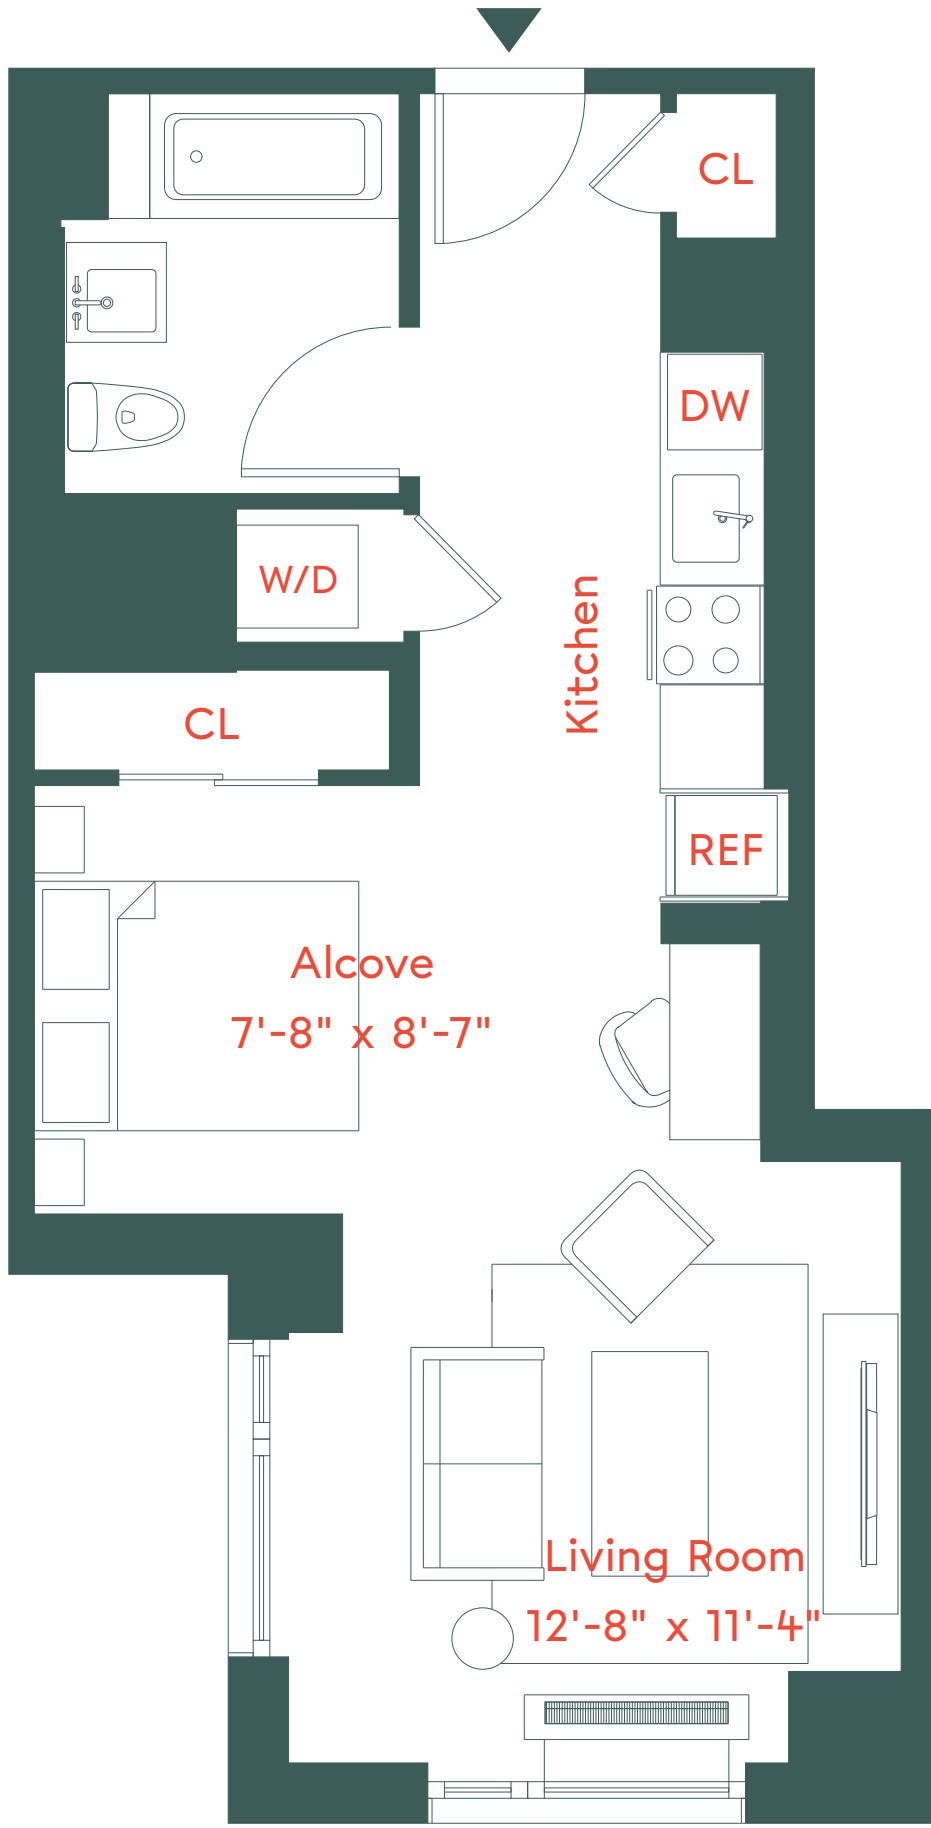

unit j

Floors 18-27
Alcove Studio
1 Bathroom

662 Pacific Street, Brooklyn, NY 11217
718-650-2662
info@plankroadbk.com
plankroadbk.com

ALL INFORMATION REGARDING THE FLOOR PLAN IS FROM SOURCES DEEMED RELIABLE. HOWEVER, THE BRODSKY ORGANIZATION CANNOT ASSURE ITS ACCURACY AND BEARS NO RESPONSIBILITY FOR ANY ERRORS, OMISSIONS OR MISSTATEMENTS. THE PLAN IS FOR APPROXIMATE INFORMATIONAL PURPOSES ONLY AND SHOULD BE USED AS SUCH BY THE PROSPECTIVE RENTER. ALL DIMENSIONS ARE APPROXIMATE AND SHOULD BE RE-MEASURED BY THE PROSPECTIVE RENTER FOR ABSOLUTE ACCURACY