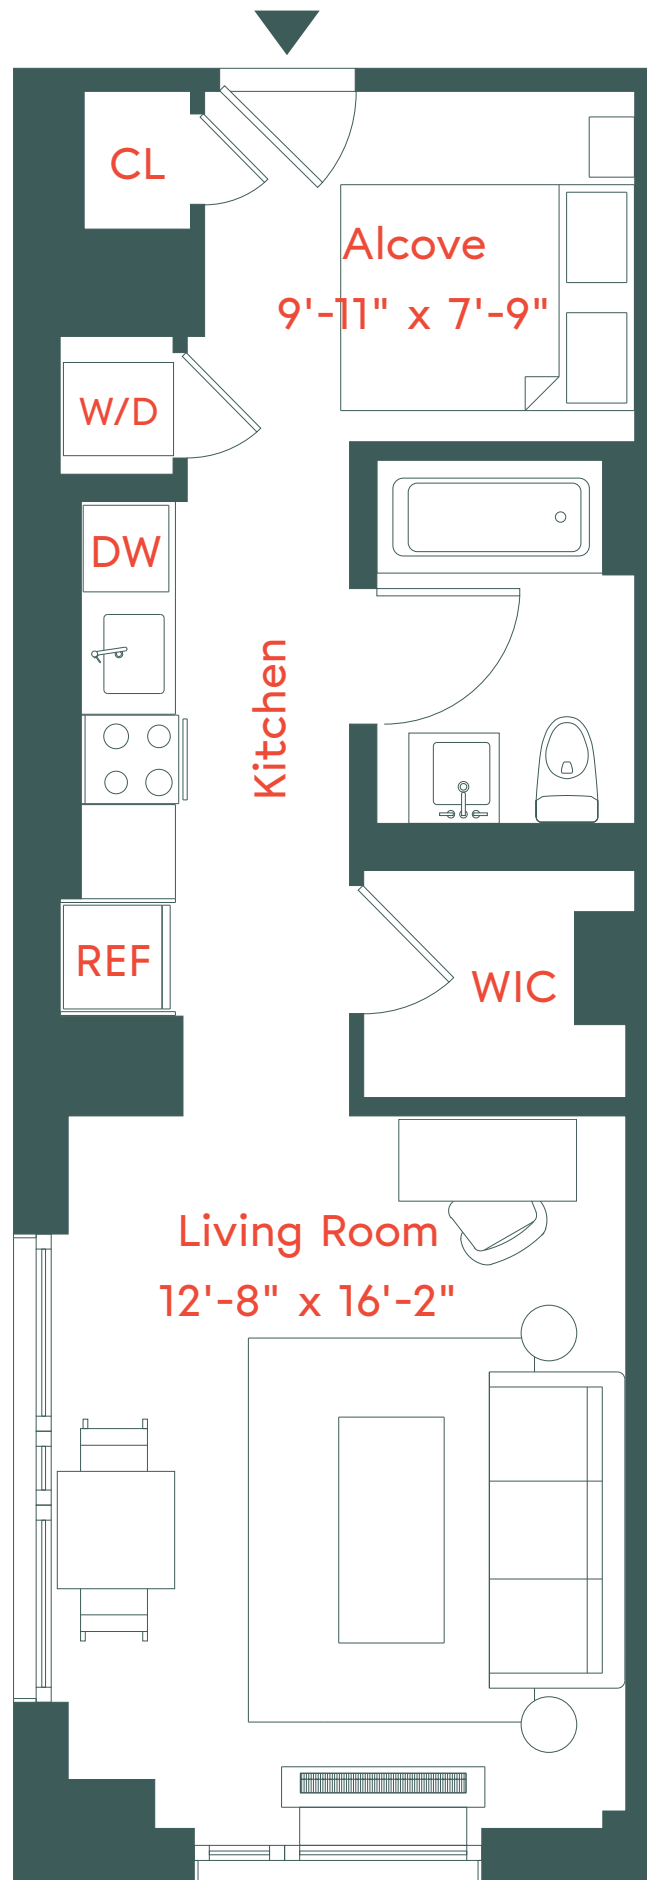

unit j

Floors 8-17

Alcove Studio

1 Bathroom

662 Pacific Street, Brooklyn, NY 11217
718-650-2662
info@plankroadbk.com
plankroadbk.com

ALL INFORMATION REGARDING THE FLOOR PLAN IS FROM SOURCES DEEMED RELIABLE. HOWEVER, THE BRODSKY ORGANIZATION CANNOT ASSURE ITS ACCURACY AND BEARS NO RESPONSIBILITY FOR ANY ERRORS, OMISSIONS OR MISSTATEMENTS. THE PLAN IS FOR APPROXIMATE INFORMATIONAL PURPOSES ONLY AND SHOULD BE USED AS SUCH BY THE PROSPECTIVE RENTER. ALL DIMENSIONS ARE APPROXIMATE AND SHOULD BE RE-MEASURED BY THE PROSPECTIVE RENTER FOR ABSOLUTE ACCURACY