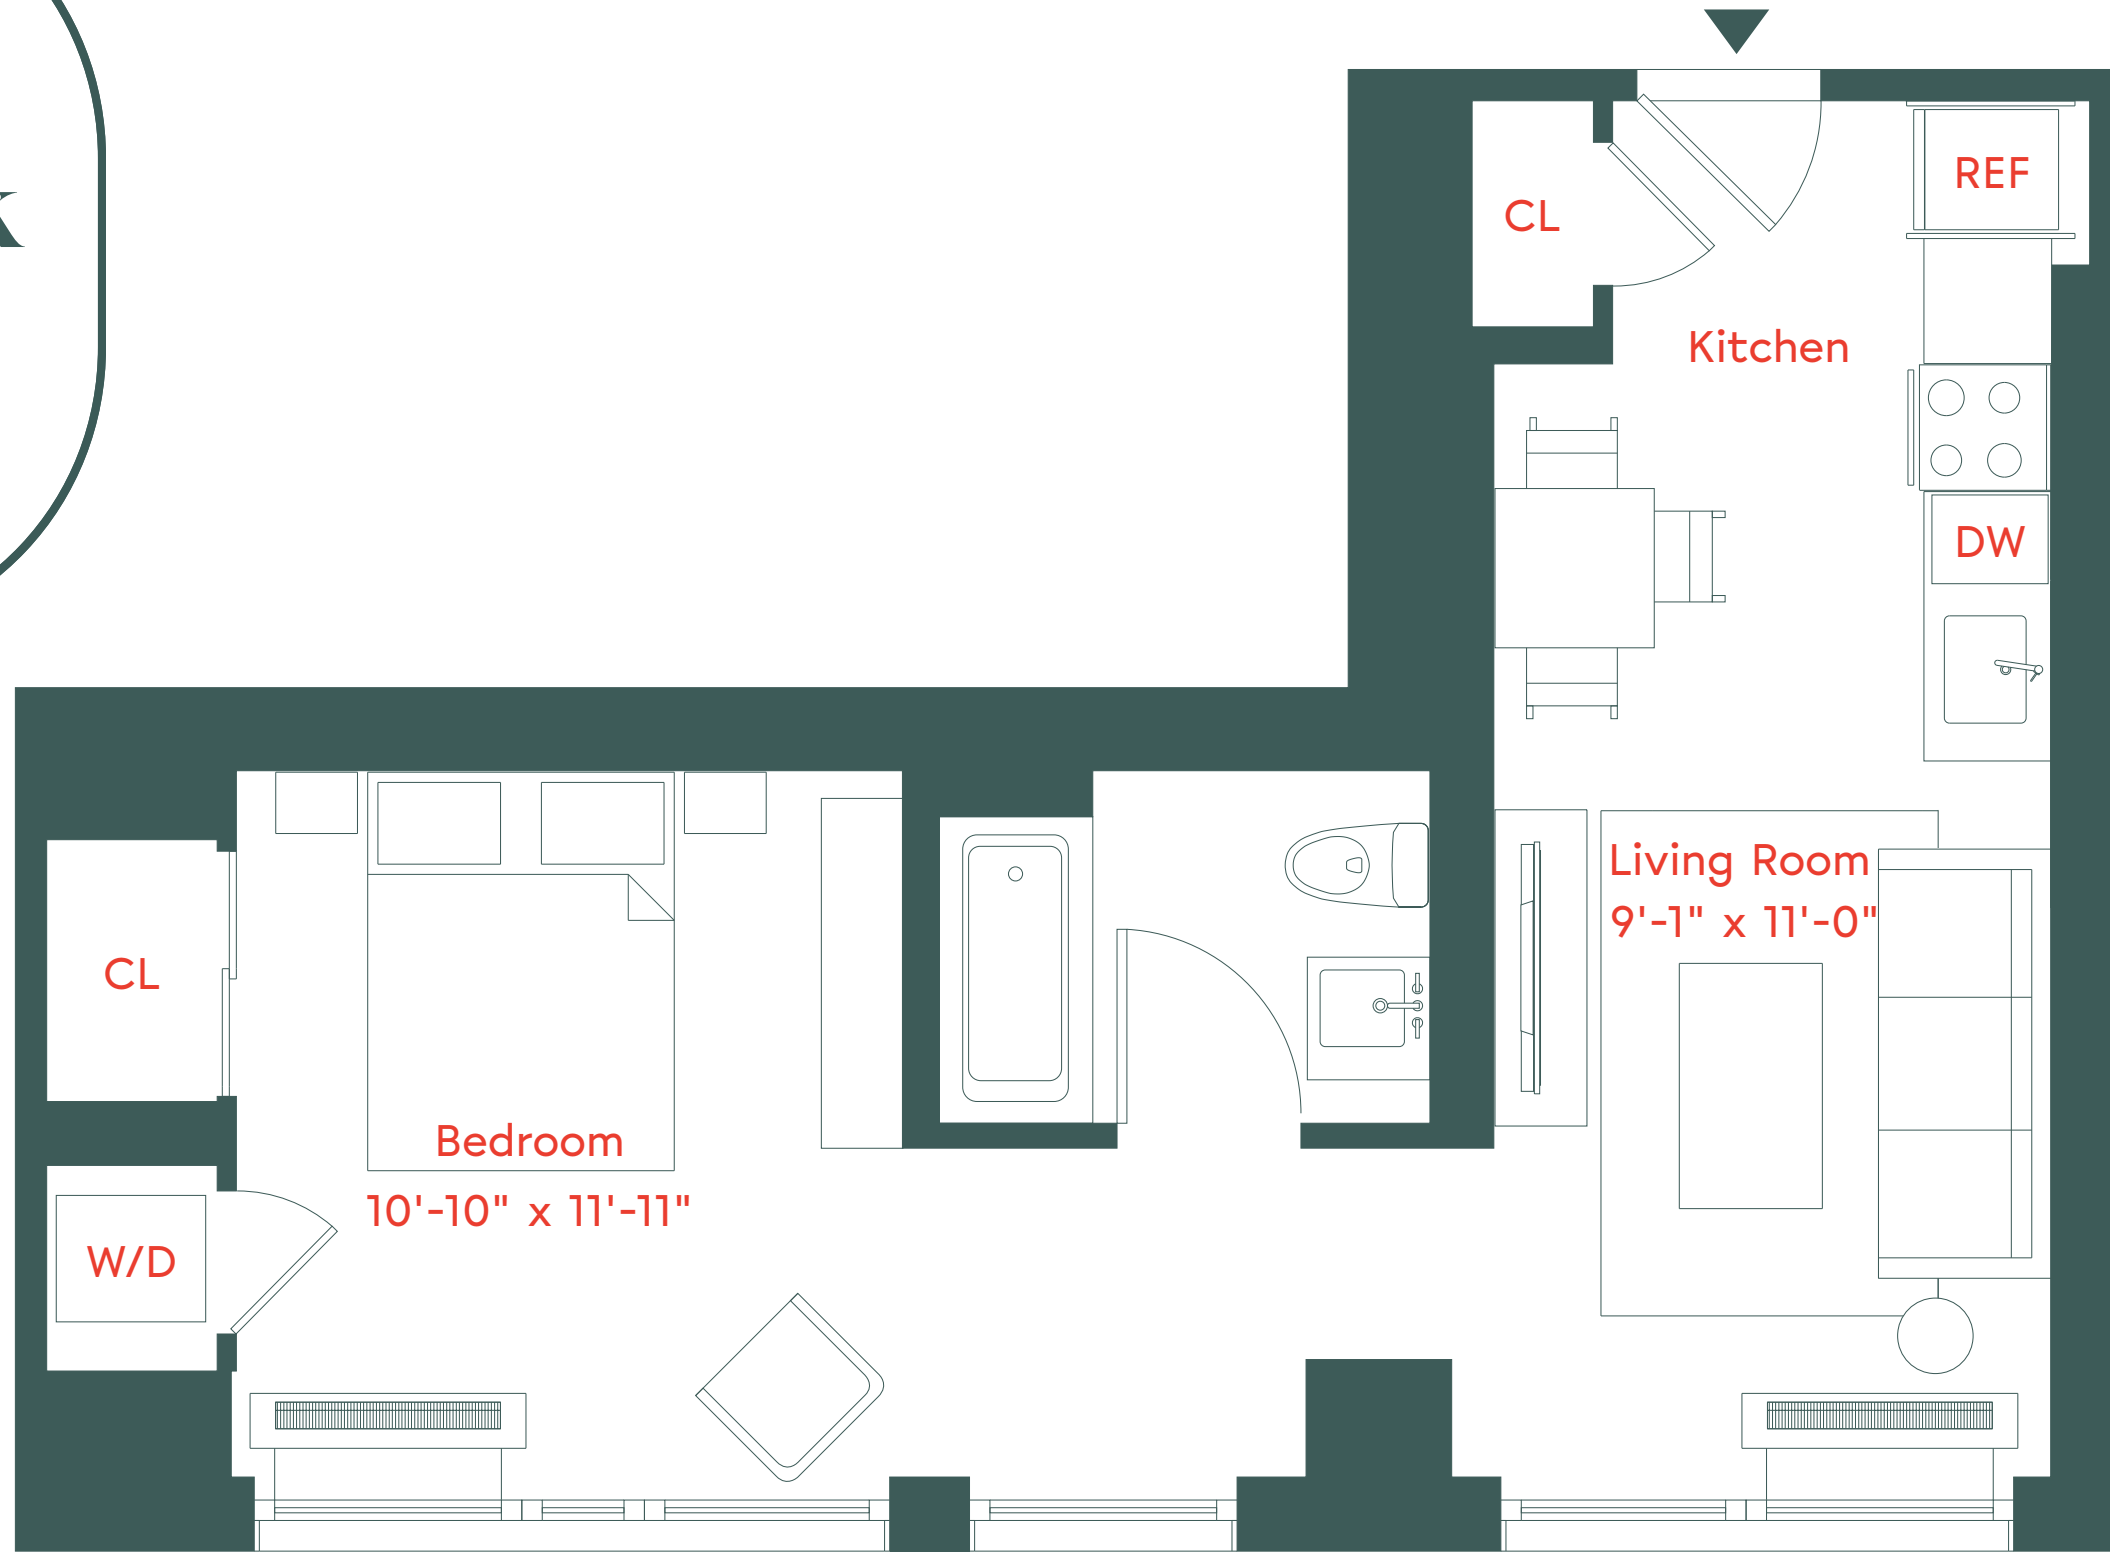

unit h

Floors 17-27
Junior 1 Bedroom
1 Bathroom

662 Pacific Street, Brooklyn, NY 11217
718-650-2662
info@plankroadbk.com
plankroadbk.com

ALL INFORMATION REGARDING THE FLOOR PLAN IS FROM SOURCES DEEMED RELIABLE. HOWEVER, THE BRODSKY ORGANIZATION CANNOT ASSURE ITS ACCURACY AND BEARS NO RESPONSIBILITY FOR ANY ERRORS, OMISSIONS OR MISSTATEMENTS. THE PLAN IS FOR APPROXIMATE INFORMATIONAL PURPOSES ONLY AND SHOULD BE USED AS SUCH BY THE PROSPECTIVE RENTER. ALL DIMENSIONS ARE APPROXIMATE AND SHOULD BE RE-MEASURED BY THE PROSPECTIVE RENTER FOR ABSOLUTE ACCURACY.