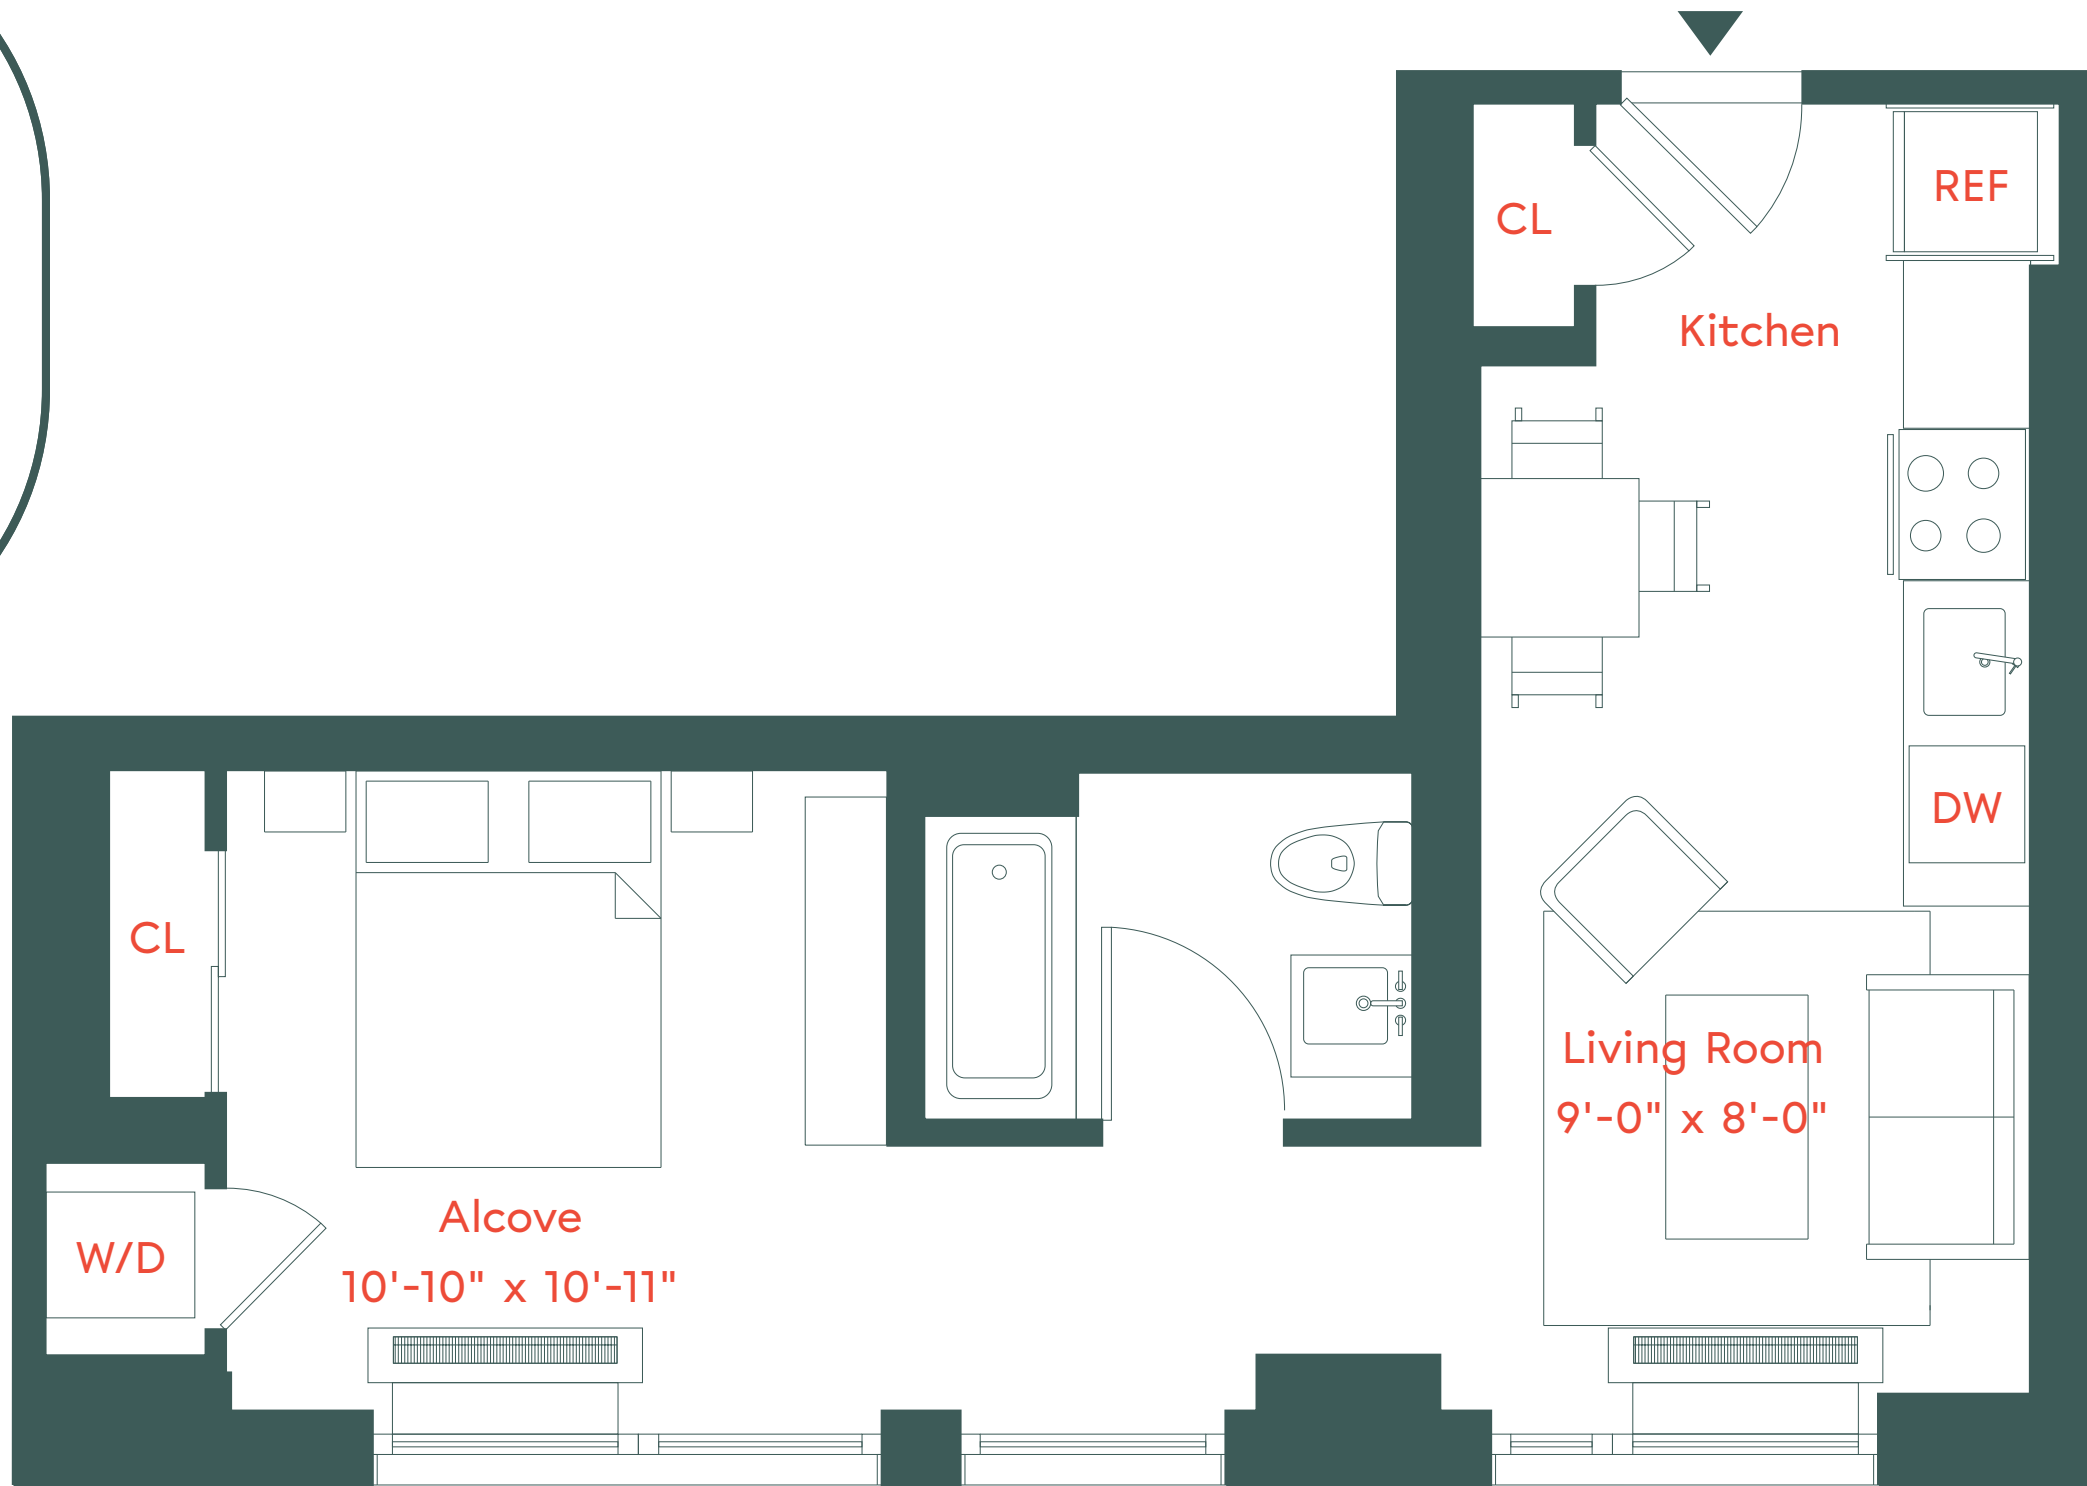

unit h

Floors 7-16
Junior 1 Bedroom
1 Bathroom

662 Pacific Street, Brooklyn, NY 11217
718-650-2662
info@plankroadbk.com
plankroadbk.com

ALL INFORMATION REGARDING THE FLOOR PLAN IS FROM SOURCES DEEMED RELIABLE. HOWEVER, THE BRODSKY ORGANIZATION CANNOT ASSURE ITS ACCURACY AND BEARS NO RESPONSIBILITY FOR ANY ERRORS, OMISSIONS OR MISSTATEMENTS. THE PLAN IS FOR APPROXIMATE INFORMATIONAL PURPOSES ONLY AND SHOULD BE USED AS SUCH BY THE PROSPECTIVE RENTER. ALL DIMENSIONS ARE APPROXIMATE AND SHOULD BE RE-MEASURED BY THE PROSPECTIVE RENTER FOR ABSOLUTE ACCURACY