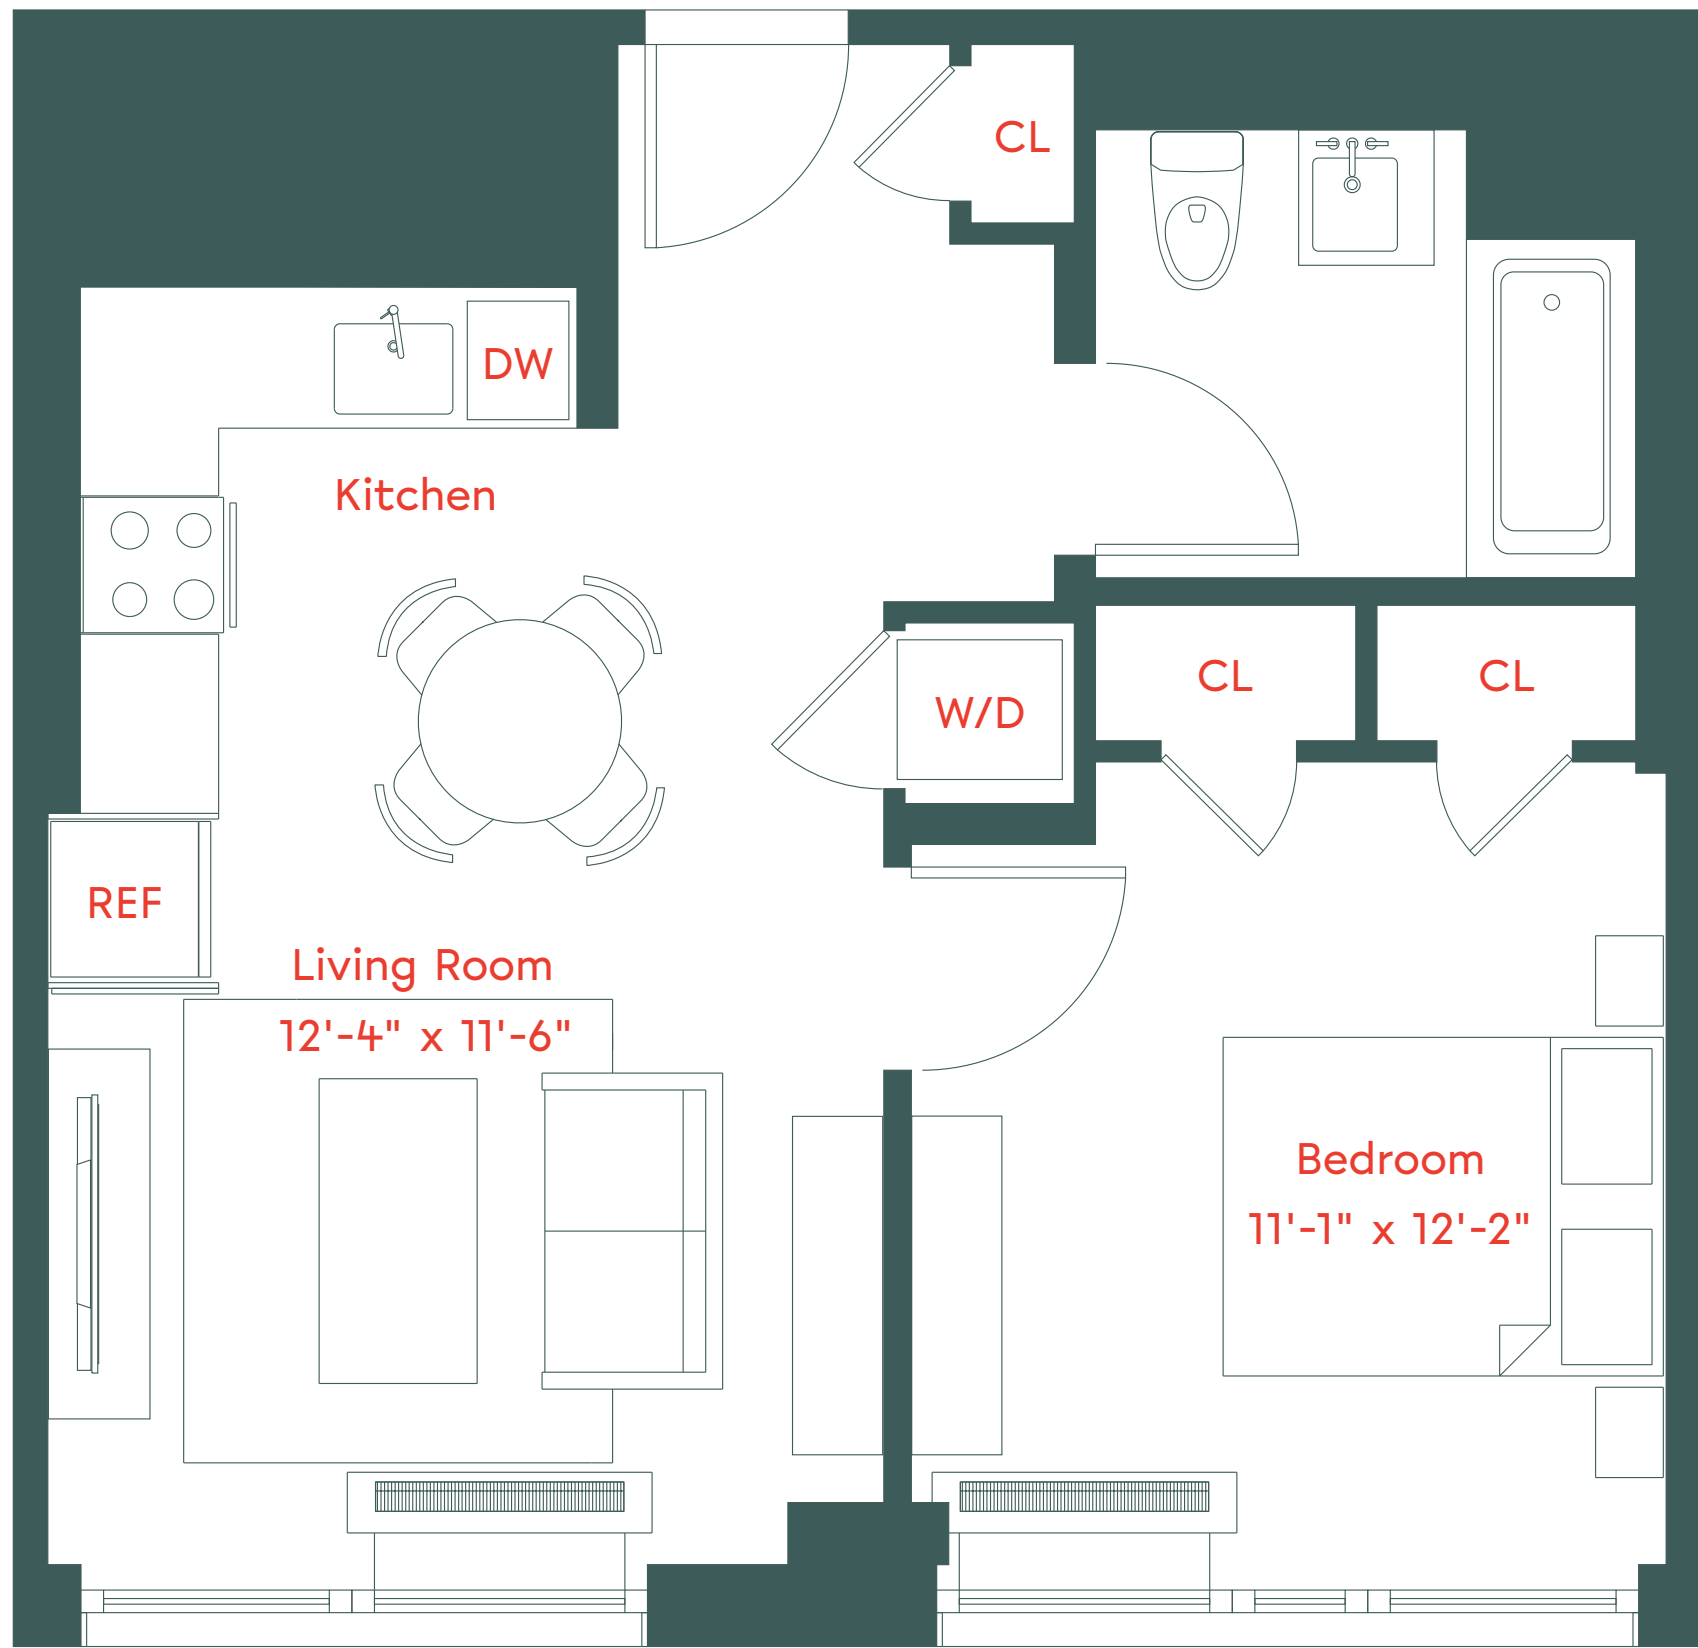

# unit g

Floors 18-27

1 Bedroom

1 Bathroom

662 Pacific Street, Brooklyn, NY 11217  
 718-650-2662  
 info@plankroadbk.com  
 plankroadbk.com

ALL INFORMATION REGARDING THE FLOOR PLAN IS FROM SOURCES DEEMED RELIABLE. HOWEVER, THE BRODSKY ORGANIZATION CANNOT ASSURE ITS ACCURACY AND BEARS NO RESPONSIBILITY FOR ANY ERRORS, OMISSIONS OR MISSTATEMENTS. THE PLAN IS FOR APPROXIMATE INFORMATIONAL PURPOSES ONLY AND SHOULD BE USED AS SUCH BY THE PROSPECTIVE RENTER. ALL DIMENSIONS ARE APPROXIMATE AND SHOULD BE RE-MEASURED BY THE PROSPECTIVE RENTER FOR ABSOLUTE ACCURACY