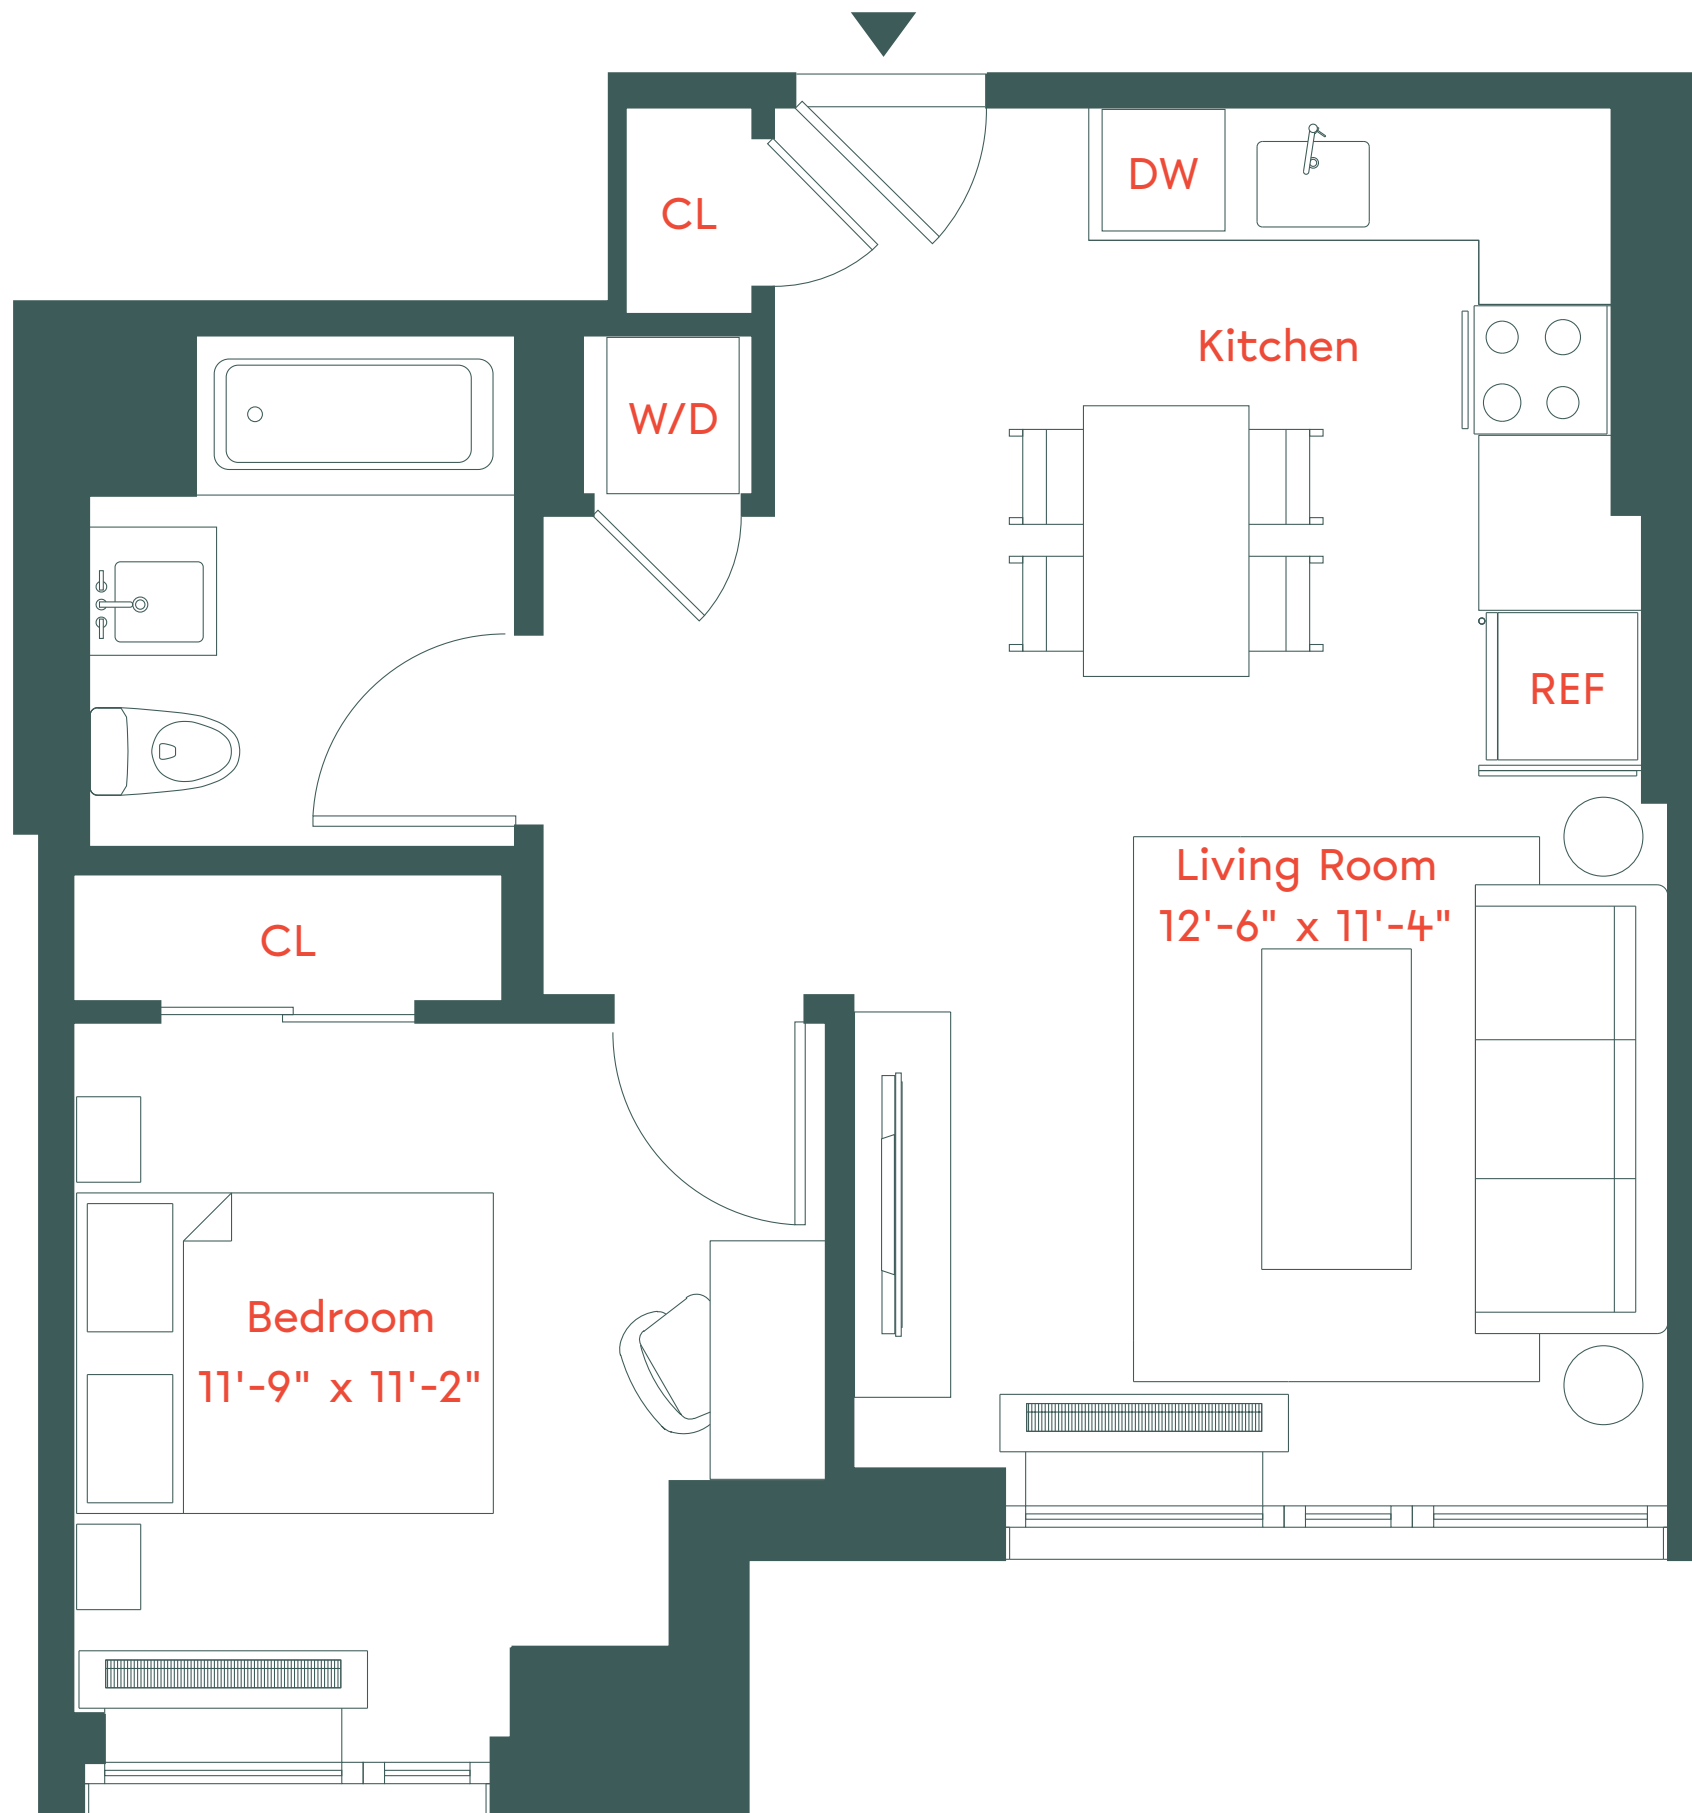

unit g

Floors 6-17

1 Bedroom

1 Bathroom

662 Pacific Street, Brooklyn, NY 11217

718-650-2662

info@plankroadbk.com

plankroadbk.com

ALL INFORMATION REGARDING THE FLOOR PLAN IS FROM SOURCES DEEMED RELIABLE. HOWEVER, THE BRODSKY ORGANIZATION CANNOT ASSURE ITS ACCURACY AND BEARS NO RESPONSIBILITY FOR ANY ERRORS, OMISSIONS OR MISSTATEMENTS. THE PLAN IS FOR APPROXIMATE INFORMATIONAL PURPOSES ONLY AND SHOULD BE USED AS SUCH BY THE PROSPECTIVE RENTER. ALL DIMENSIONS ARE APPROXIMATE AND SHOULD BE RE-MEASURED BY THE PROSPECTIVE RENTER FOR ABSOLUTE ACCURACY