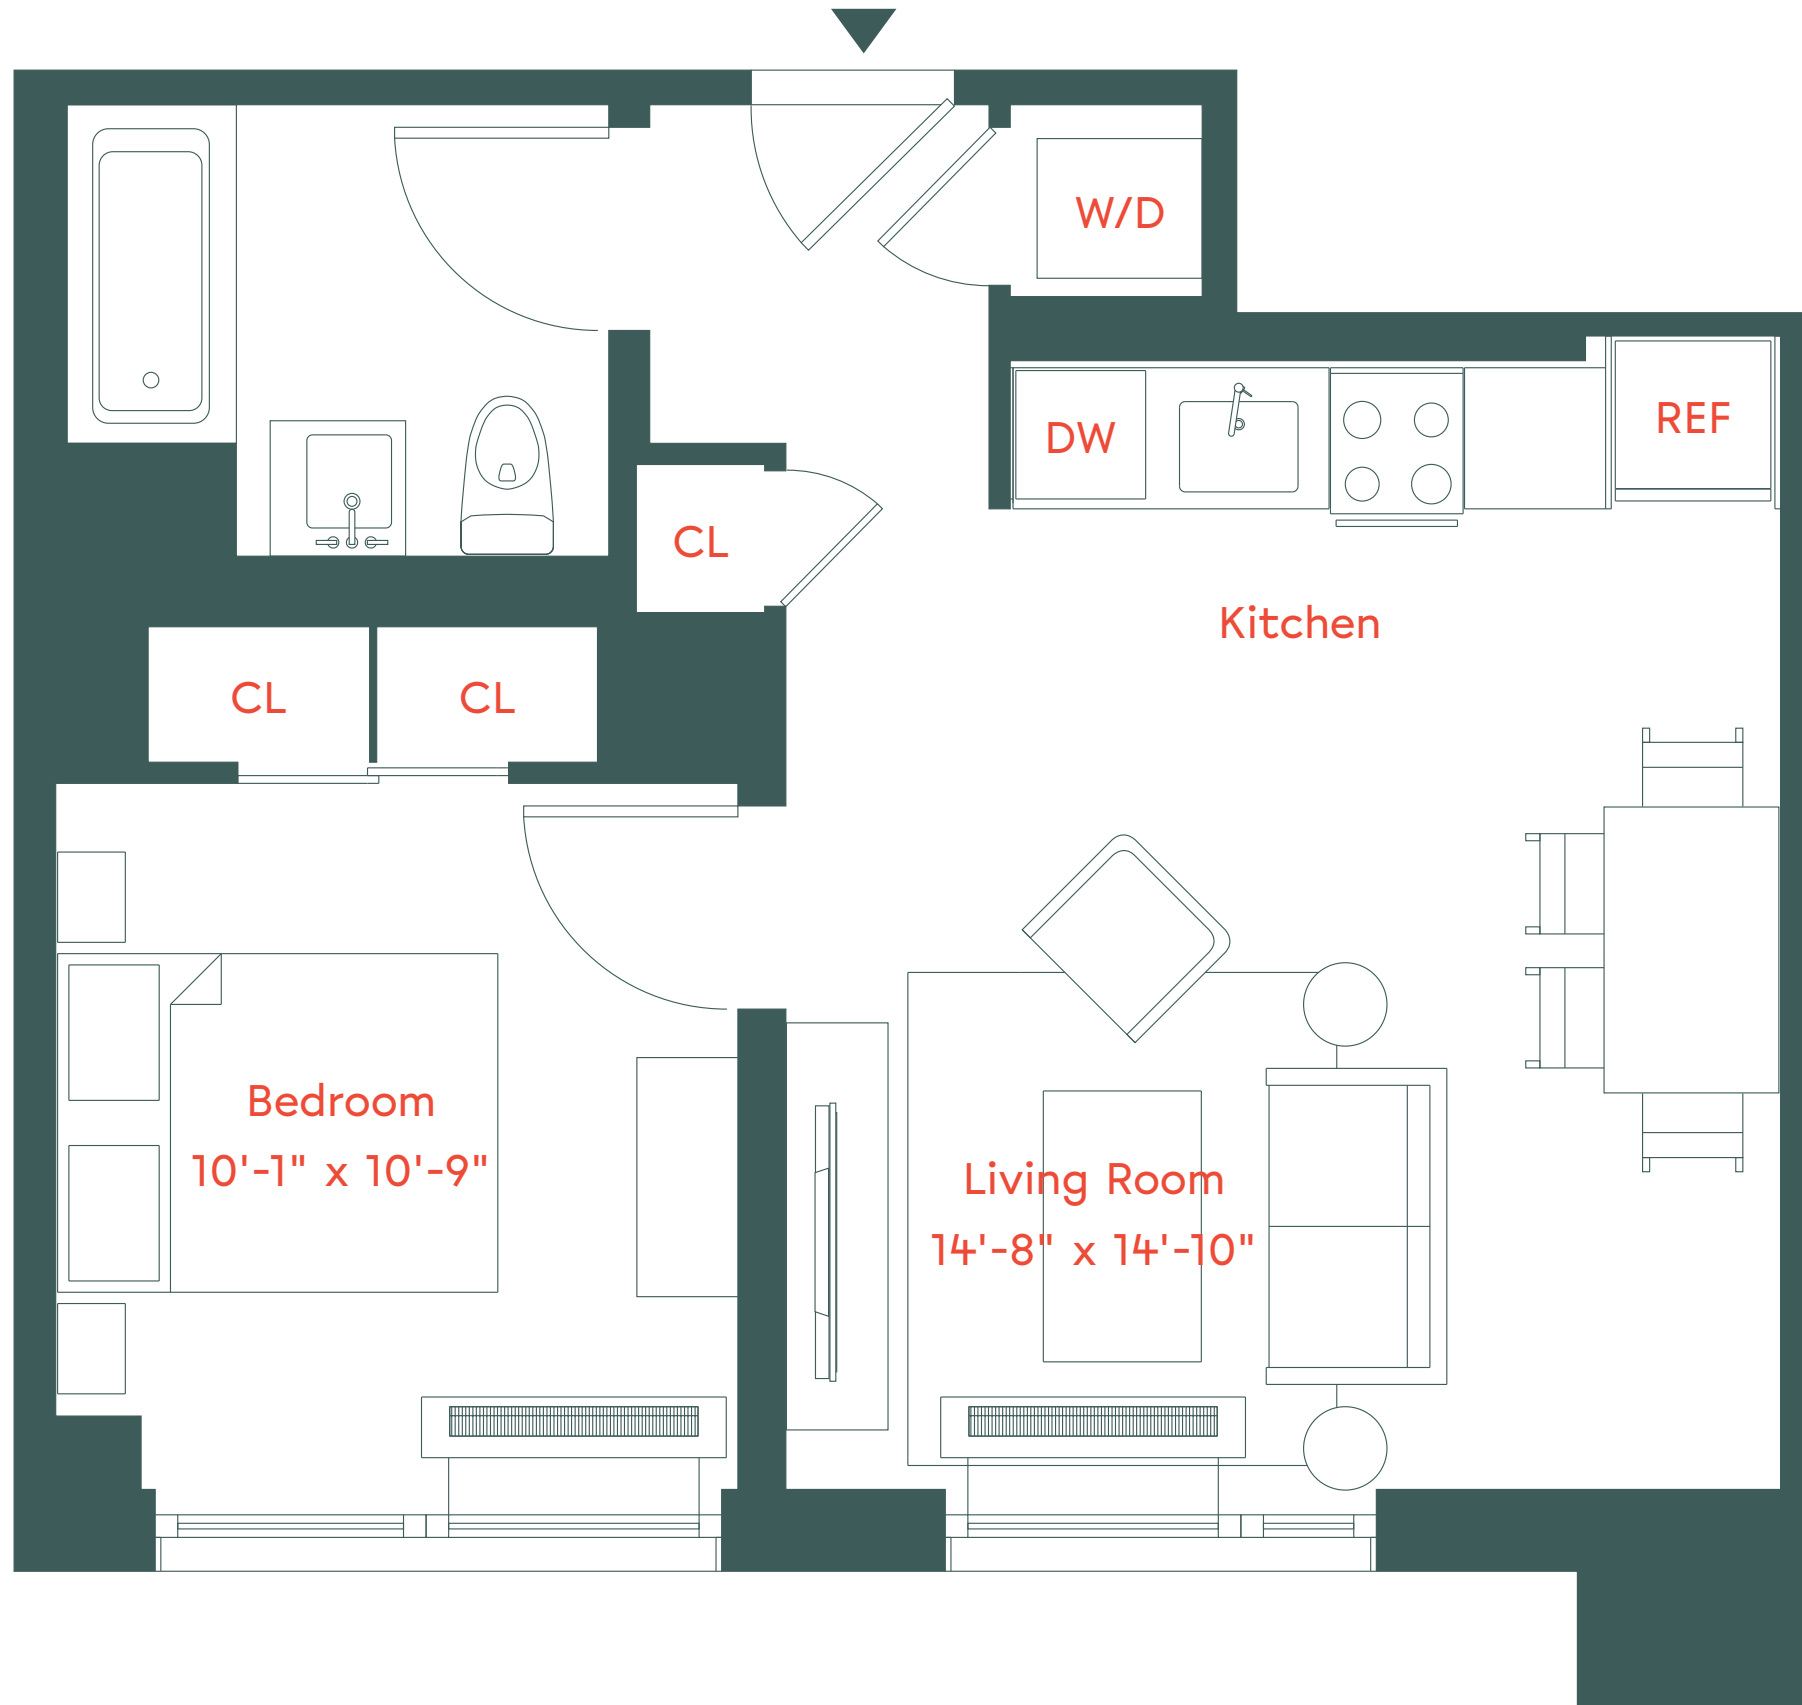

# unit f

Floors 18-27

1 Bedroom

1 Bathroom

662 Pacific Street, Brooklyn, NY 11217  
718-650-2662  
info@plankroadbk.com  
plankroadbk.com

ALL INFORMATION REGARDING THE FLOOR PLAN IS FROM SOURCES DEEMED RELIABLE. HOWEVER, THE BRODSKY ORGANIZATION CANNOT ASSURE ITS ACCURACY AND BEARS NO RESPONSIBILITY FOR ANY ERRORS, OMISSIONS OR MISSTATEMENTS. THE PLAN IS FOR APPROXIMATE INFORMATIONAL PURPOSES ONLY AND SHOULD BE USED AS SUCH BY THE PROSPECTIVE RENTER. ALL DIMENSIONS ARE APPROXIMATE AND SHOULD BE RE-MEASURED BY THE PROSPECTIVE RENTER FOR ABSOLUTE ACCURACY