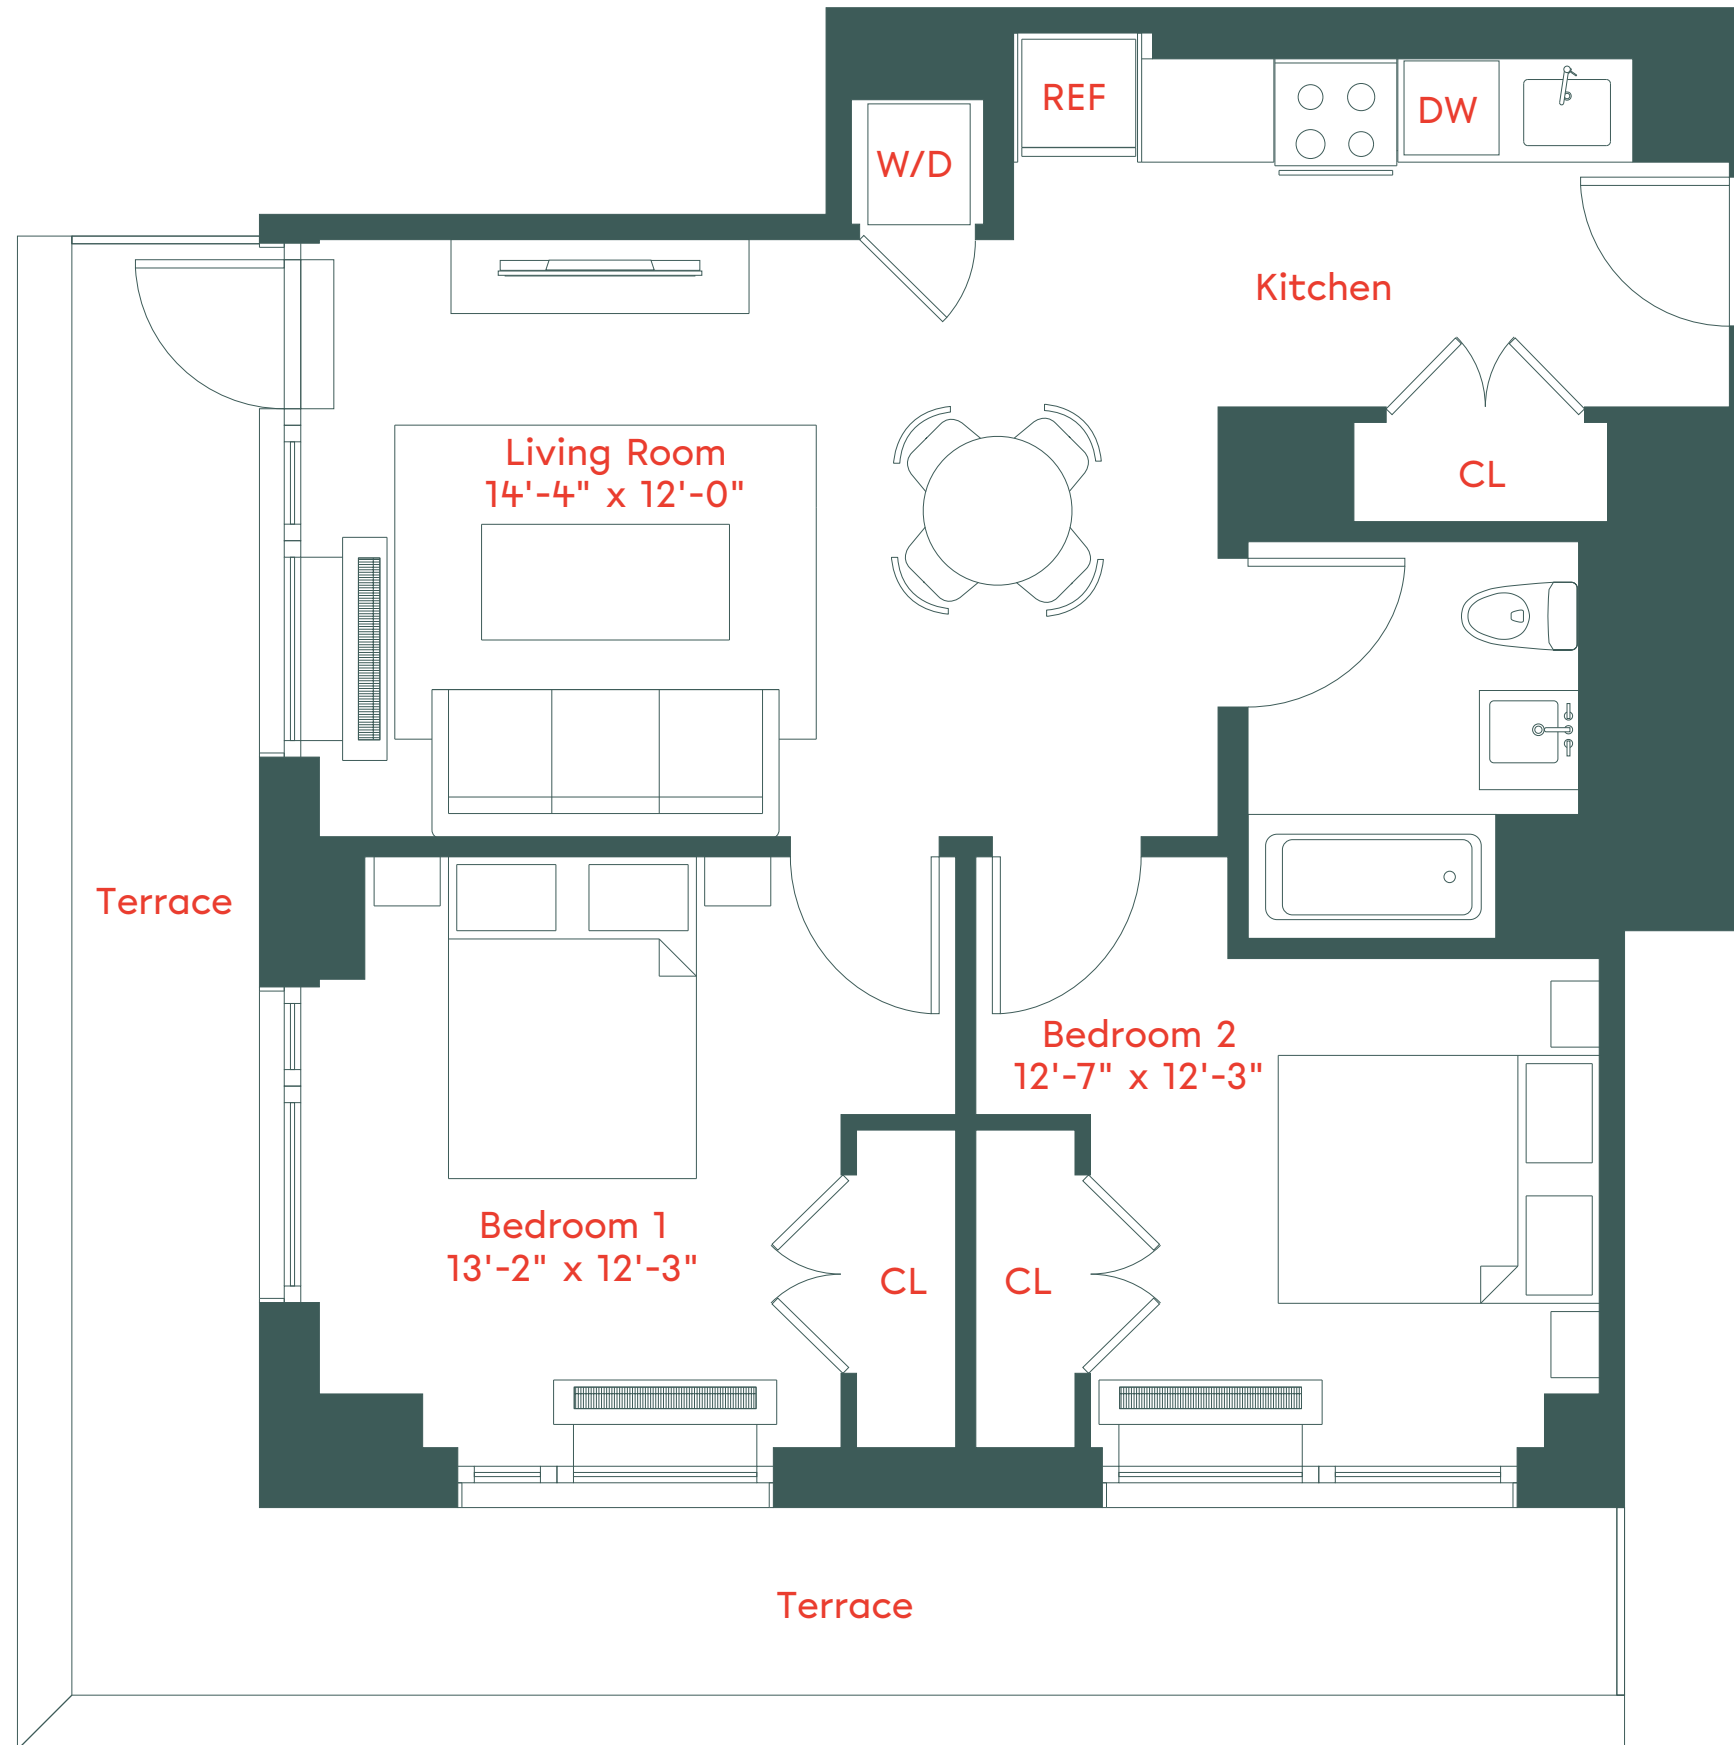

# unit 18e

Floor 18  
 2 Bedrooms  
 1 Bathroom

662 Pacific Street, Brooklyn, NY 11217  
 718-650-2662  
[info@plankroadbk.com](mailto:info@plankroadbk.com)  
[plankroadbk.com](http://plankroadbk.com)

ALL INFORMATION REGARDING THE FLOOR PLAN IS FROM SOURCES DEEMED RELIABLE. HOWEVER, THE BRODSKY ORGANIZATION CANNOT ASSURE ITS ACCURACY AND BEARS NO RESPONSIBILITY FOR ANY ERRORS, OMISSIONS OR MISSTATEMENTS. THE PLAN IS FOR APPROXIMATE INFORMATIONAL PURPOSES ONLY AND SHOULD BE USED AS SUCH BY THE PROSPECTIVE RENTER. ALL DIMENSIONS ARE APPROXIMATE AND SHOULD BE RE-MEASURED BY THE PROSPECTIVE RENTER FOR ABSOLUTE ACCURACY