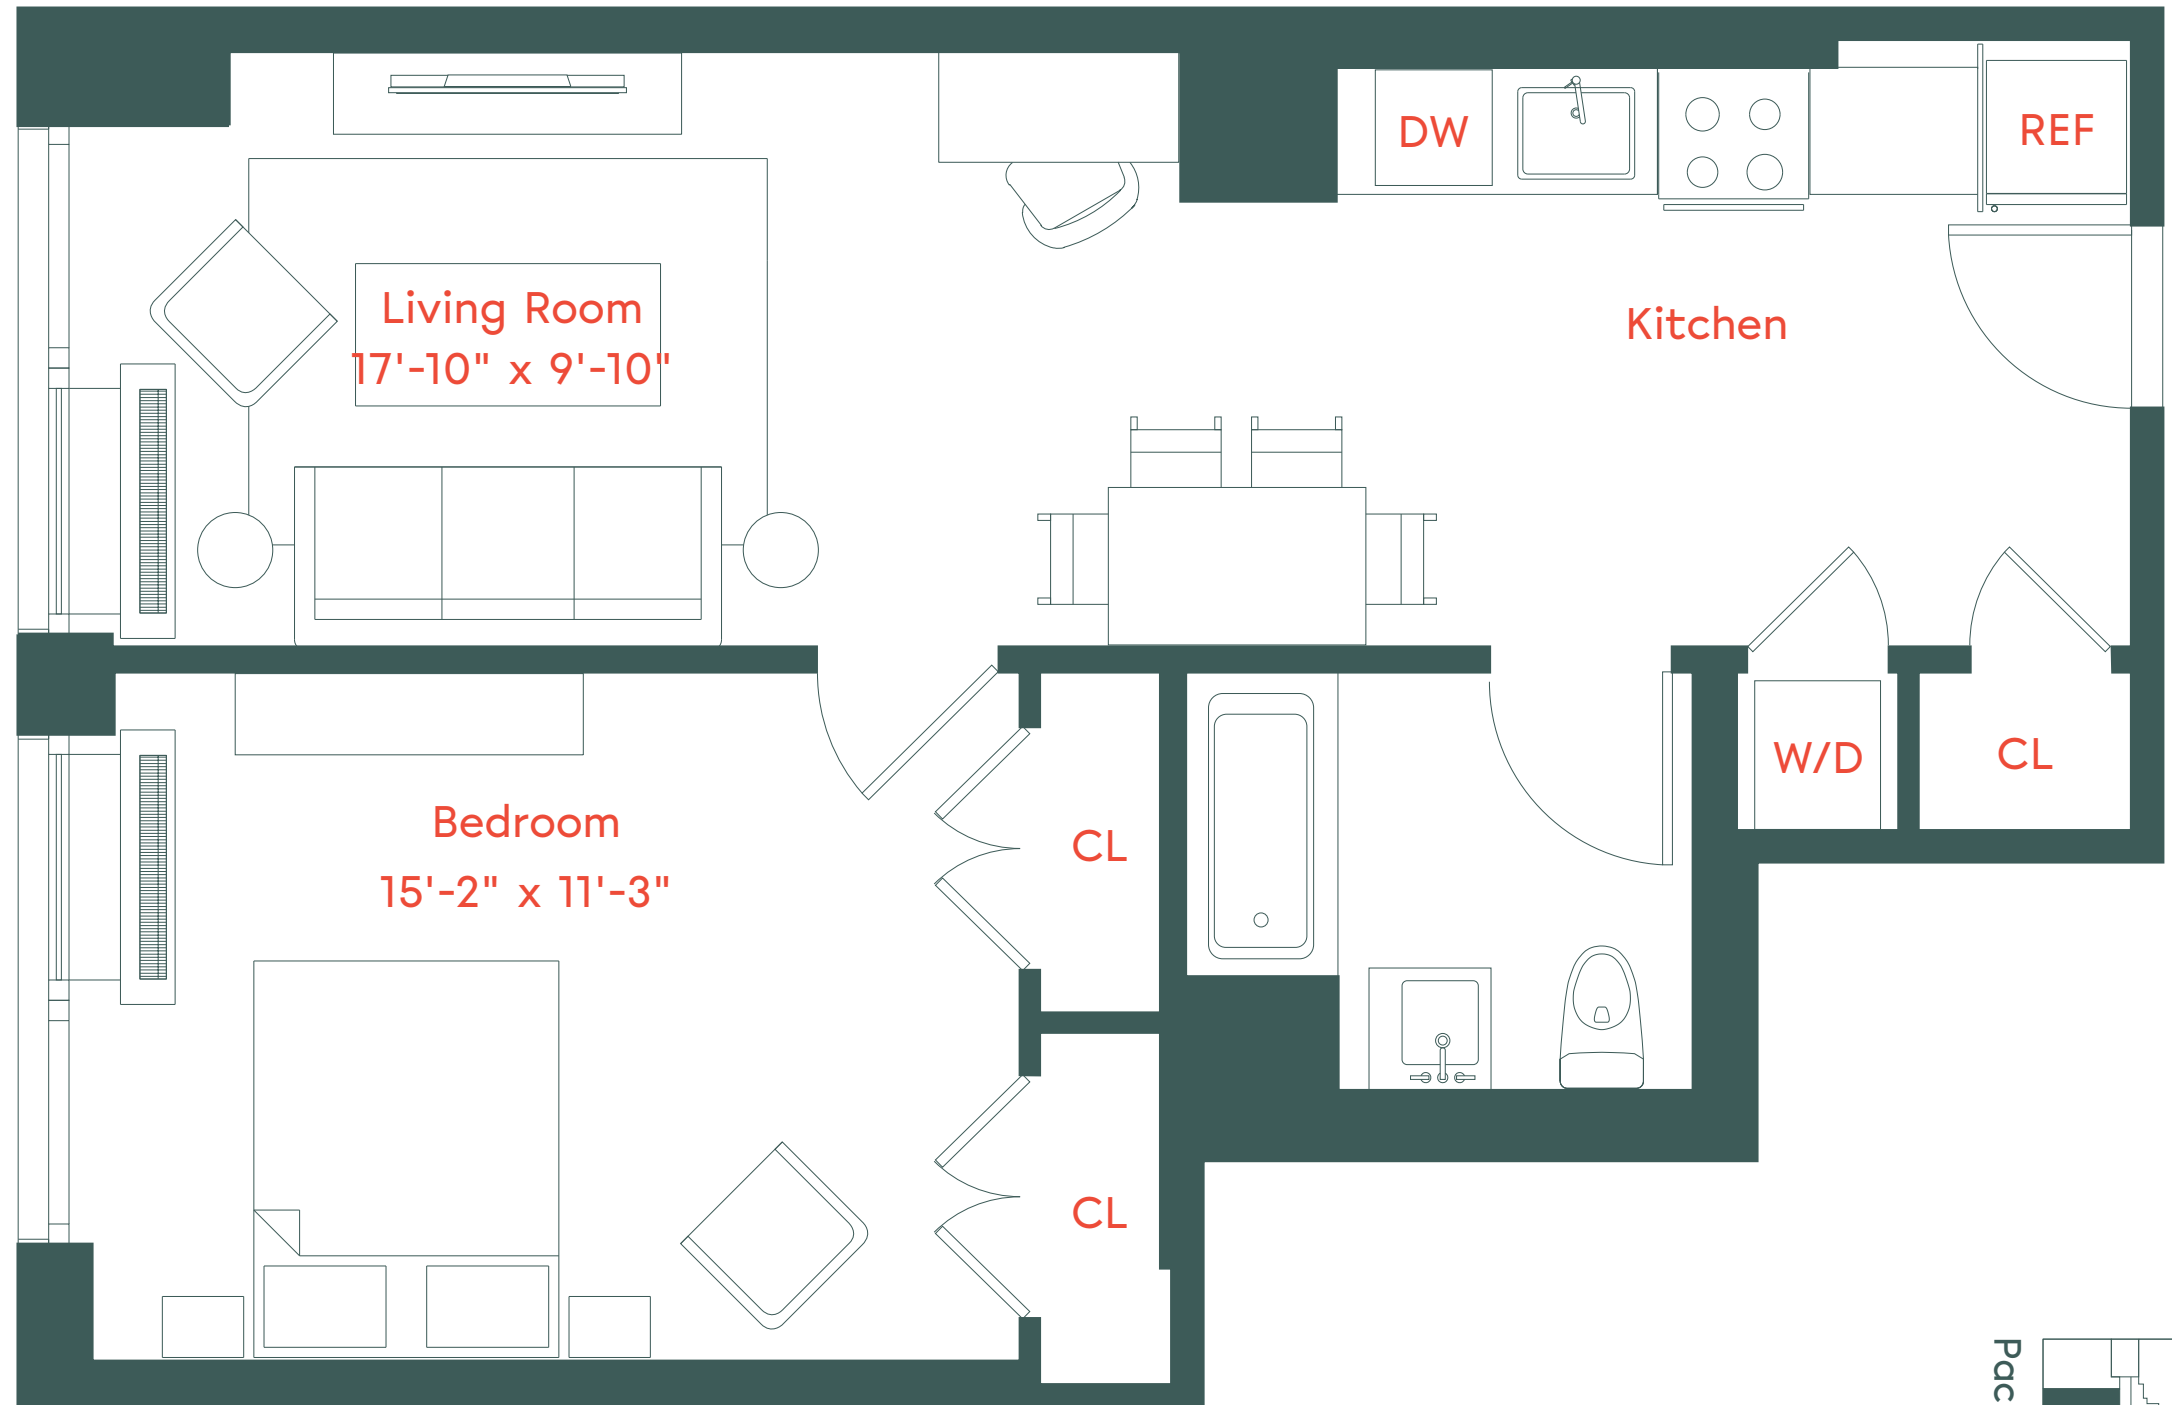

# unit d

Floors 6-17

1 Bedroom

1 Bathroom

662 Pacific Street, Brooklyn, NY 11217  
718-650-2662  
info@plankroadbk.com  
plankroadbk.com

ALL INFORMATION REGARDING THE FLOOR PLAN IS FROM SOURCES DEEMED RELIABLE. HOWEVER, THE BRODSKY ORGANIZATION CANNOT ASSURE ITS ACCURACY AND BEARS NO RESPONSIBILITY FOR ANY ERRORS, OMISSIONS OR MISSTATEMENTS. THE PLAN IS FOR APPROXIMATE INFORMATIONAL PURPOSES ONLY AND SHOULD BE USED AS SUCH BY THE PROSPECTIVE RENTER. ALL DIMENSIONS ARE APPROXIMATE AND SHOULD BE RE-MEASURED BY THE PROSPECTIVE RENTER FOR ABSOLUTE ACCURACY