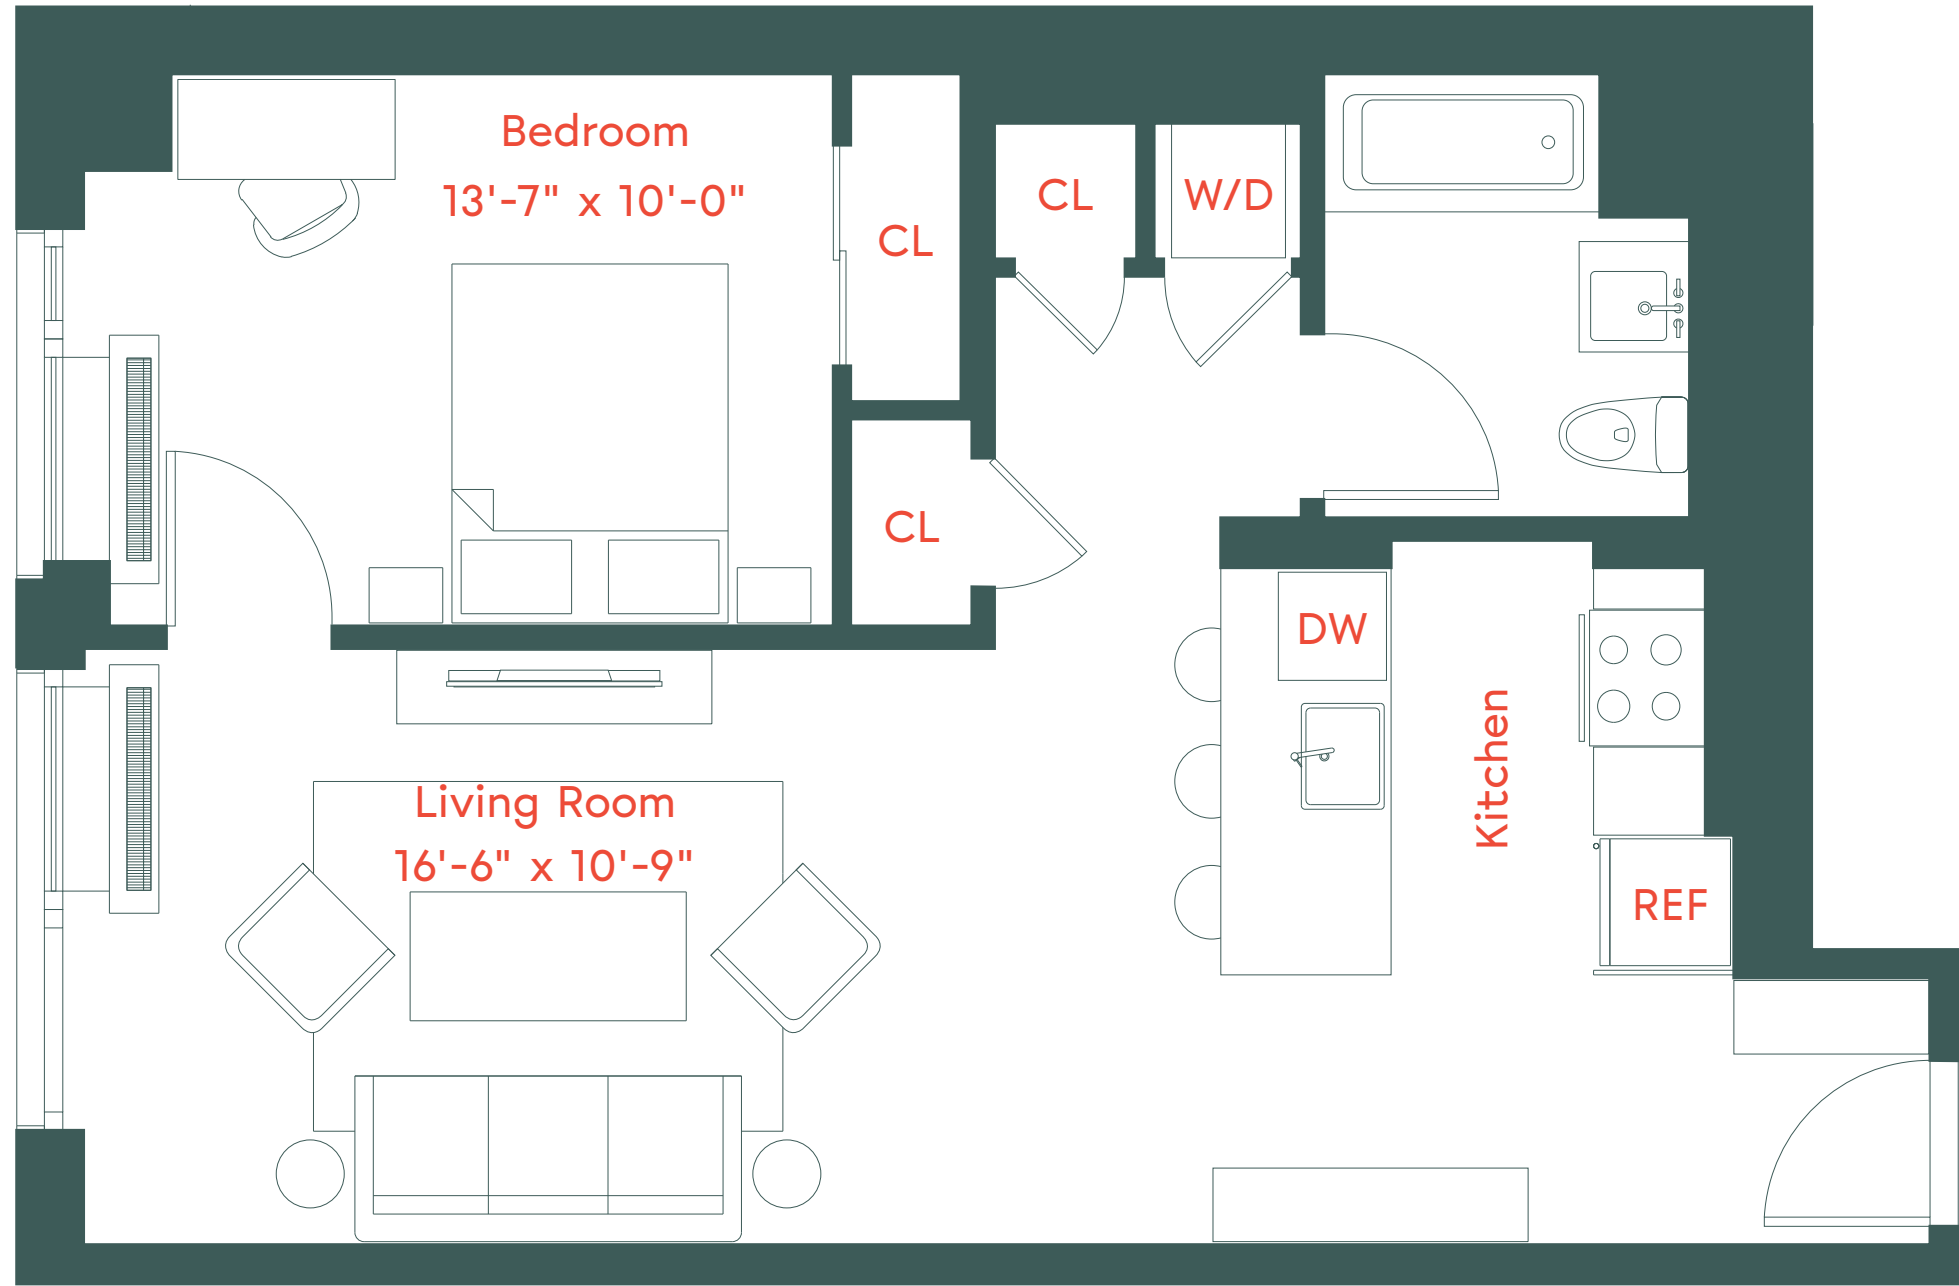

unit e

Floors 6-17

1 Bedroom

1 Bathroom

662 Pacific Street, Brooklyn, NY 11217
718-650-2662
info@plankroadbk.com
plankroadbk.com

ALL INFORMATION REGARDING THE FLOOR PLAN IS FROM SOURCES DEEMED RELIABLE. HOWEVER, THE BRODSKY ORGANIZATION CANNOT ASSURE ITS ACCURACY AND BEARS NO RESPONSIBILITY FOR ANY ERRORS, OMISSIONS OR MISSTATEMENTS. THE PLAN IS FOR APPROXIMATE INFORMATIONAL PURPOSES ONLY AND SHOULD BE USED AS SUCH BY THE PROSPECTIVE RENTER. ALL DIMENSIONS ARE APPROXIMATE AND SHOULD BE RE-MEASURED BY THE PROSPECTIVE RENTER FOR ABSOLUTE ACCURACY