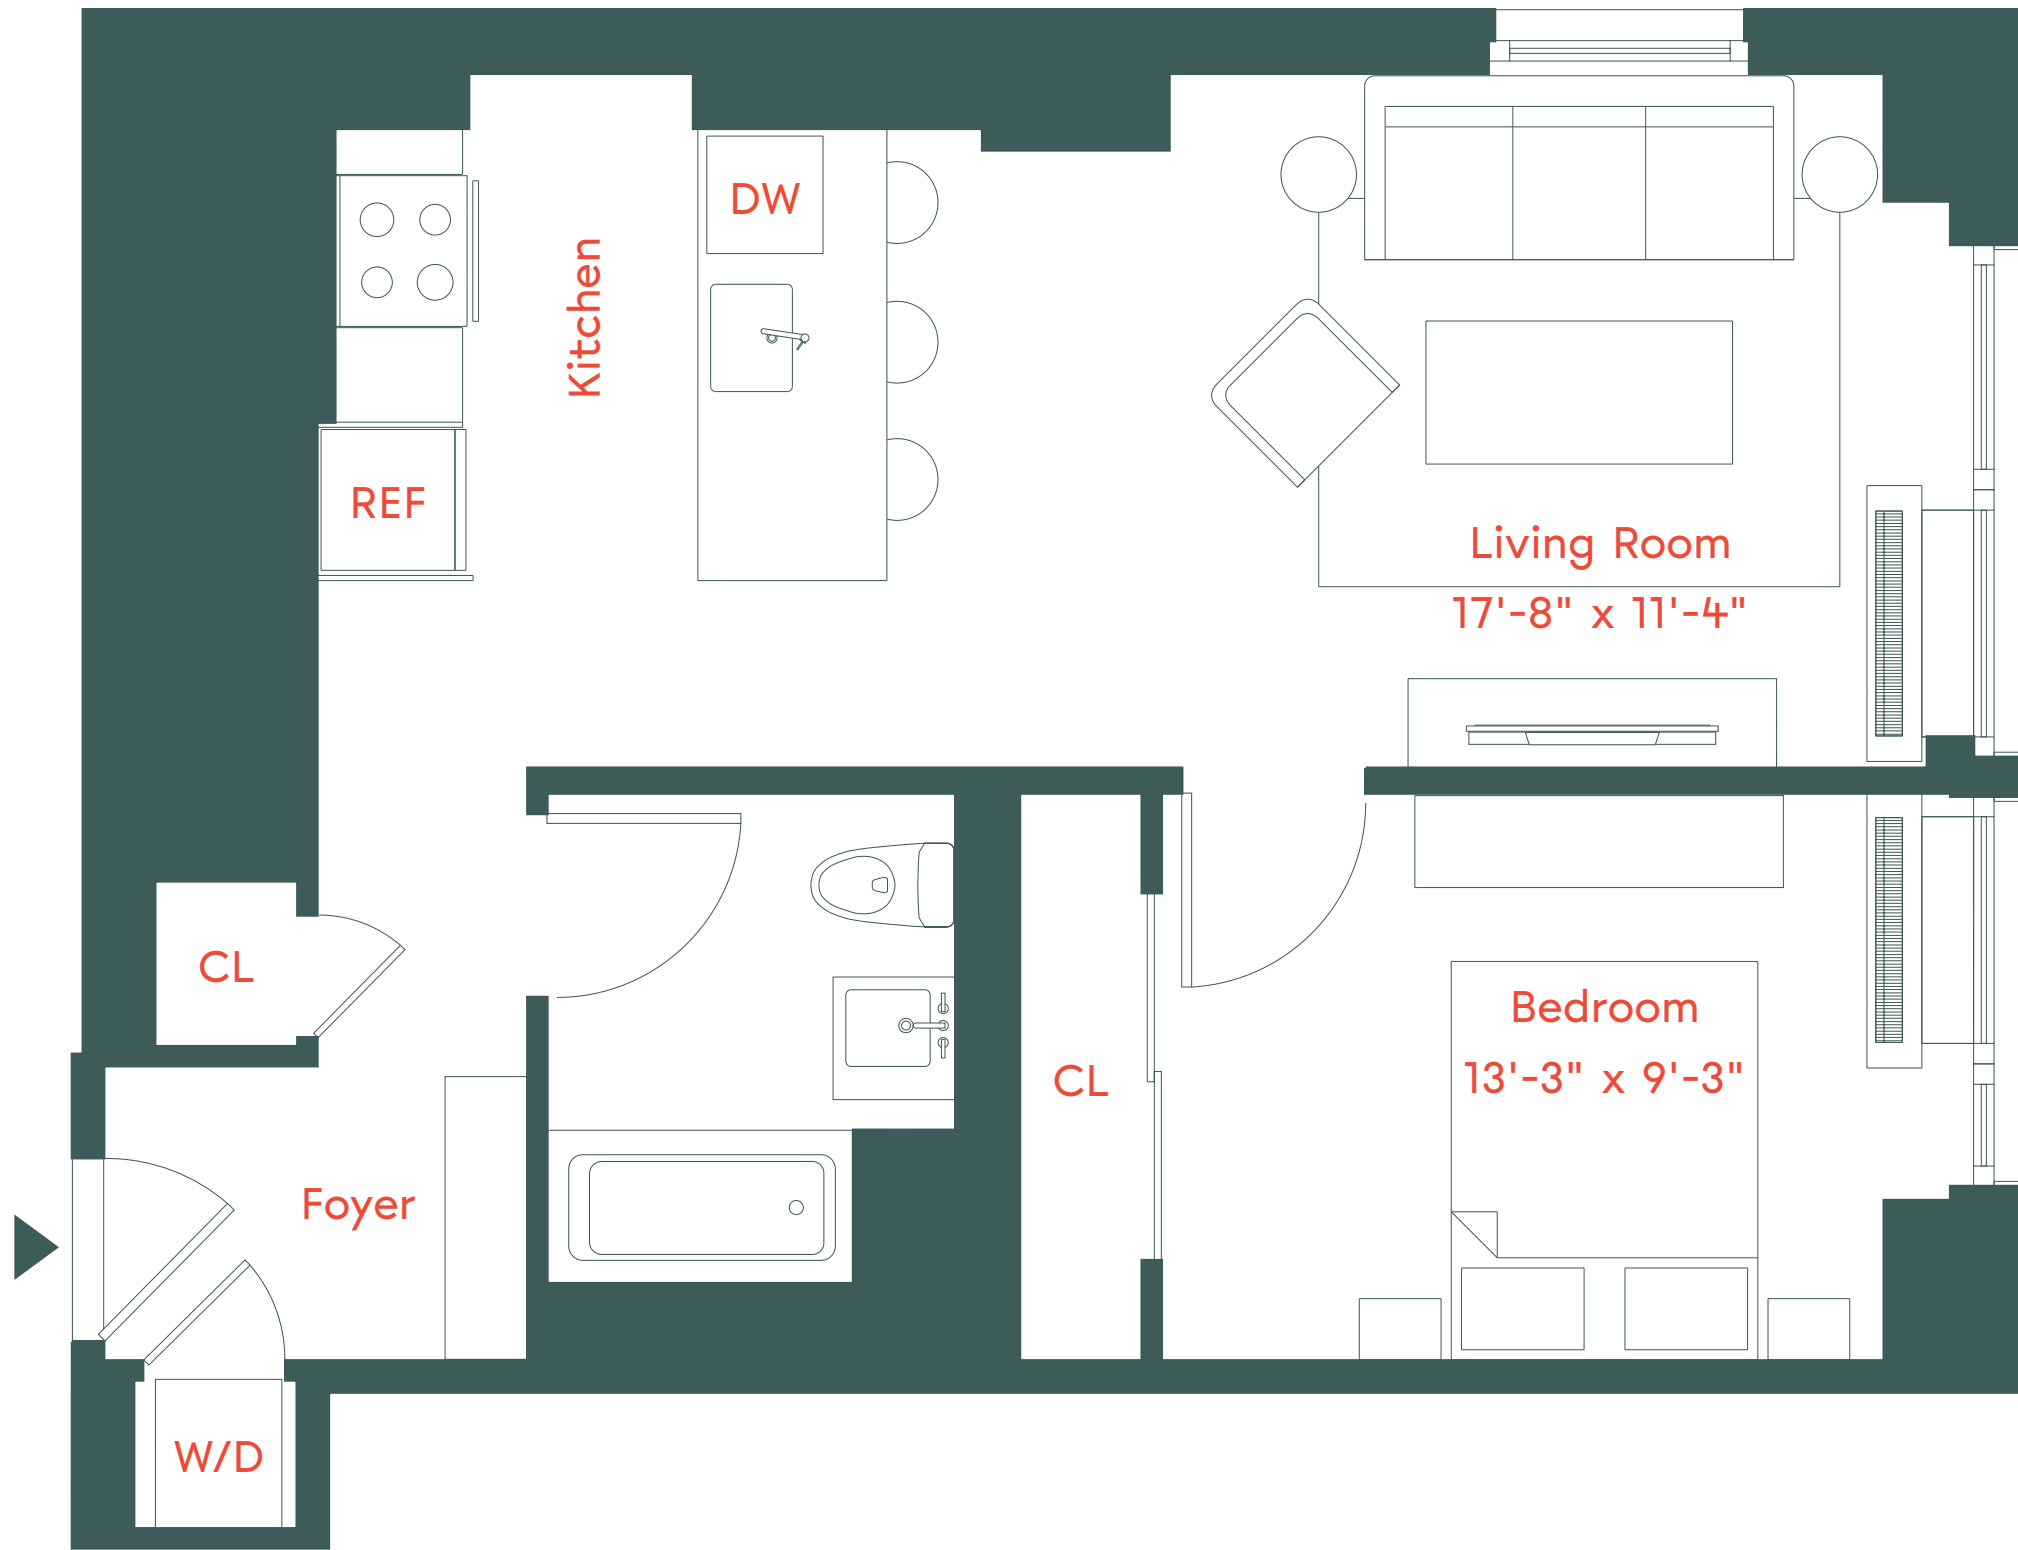

# unit b

Floors 7-26

1 Bedroom

1 Bathroom

662 Pacific Street, Brooklyn, NY 11217  
718-650-2662  
info@plankroadbk.com  
plankroadbk.com

ALL INFORMATION REGARDING THE FLOOR PLAN IS FROM SOURCES DEEMED RELIABLE. HOWEVER, THE BRODSKY ORGANIZATION CANNOT ASSURE ITS ACCURACY AND BEARS NO RESPONSIBILITY FOR ANY ERRORS, OMISSIONS OR MISSTATEMENTS. THE PLAN IS FOR APPROXIMATE INFORMATIONAL PURPOSES ONLY AND SHOULD BE USED AS SUCH BY THE PROSPECTIVE RENTER. ALL DIMENSIONS ARE APPROXIMATE AND SHOULD BE RE-MEASURED BY THE PROSPECTIVE RENTER FOR ABSOLUTE ACCURACY