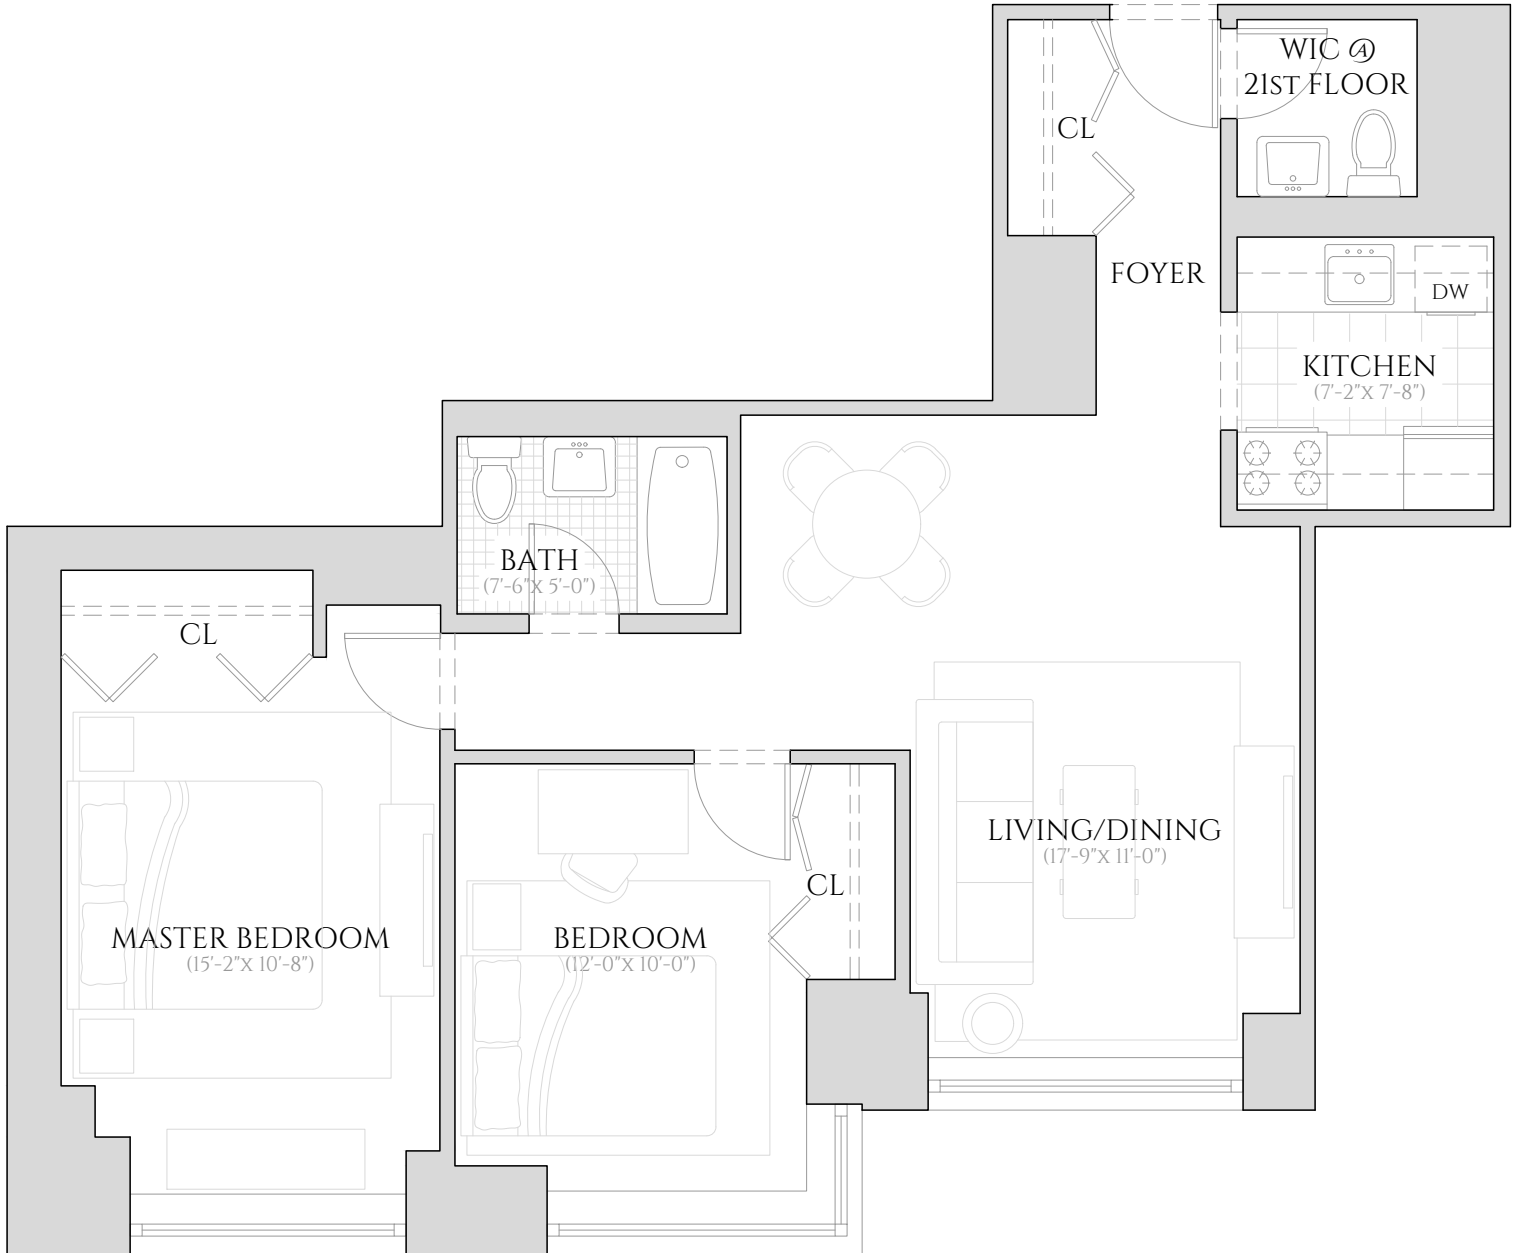

1 COLUMBUS PLACE

NEW YORK, NY 10019

NORTH TOWER - UNIT D

TWO BEDROOM | ONE & A HALF BATHROOM
21ST FLOOR - 36TH FLOOR

ALL INFORMATION REGARDING THE FLOOR PLAN IS FROM SOURCES DEEMED RELIABLE. HOWEVER, THE BRODSKY ORGANIZATION CANNOT ASSURE ITS ACCURACY AND BEARS NO RESPONSIBILITY FOR ANY ERRORS, OMISSIONS OR MISSTATEMENTS. THE PLAN IS FOR APPROXIMATE INFORMATIONAL PURPOSES ONLY AND SHOULD BE USED AS SUCH BY THE PROSPECTIVE RENTER. ALL DIMENSIONS ARE APPROXIMATE AND SHOULD BE RE-MEASURED BY THE PROSPECTIVE RENTER FOR ABSOLUTE ACCURACY.