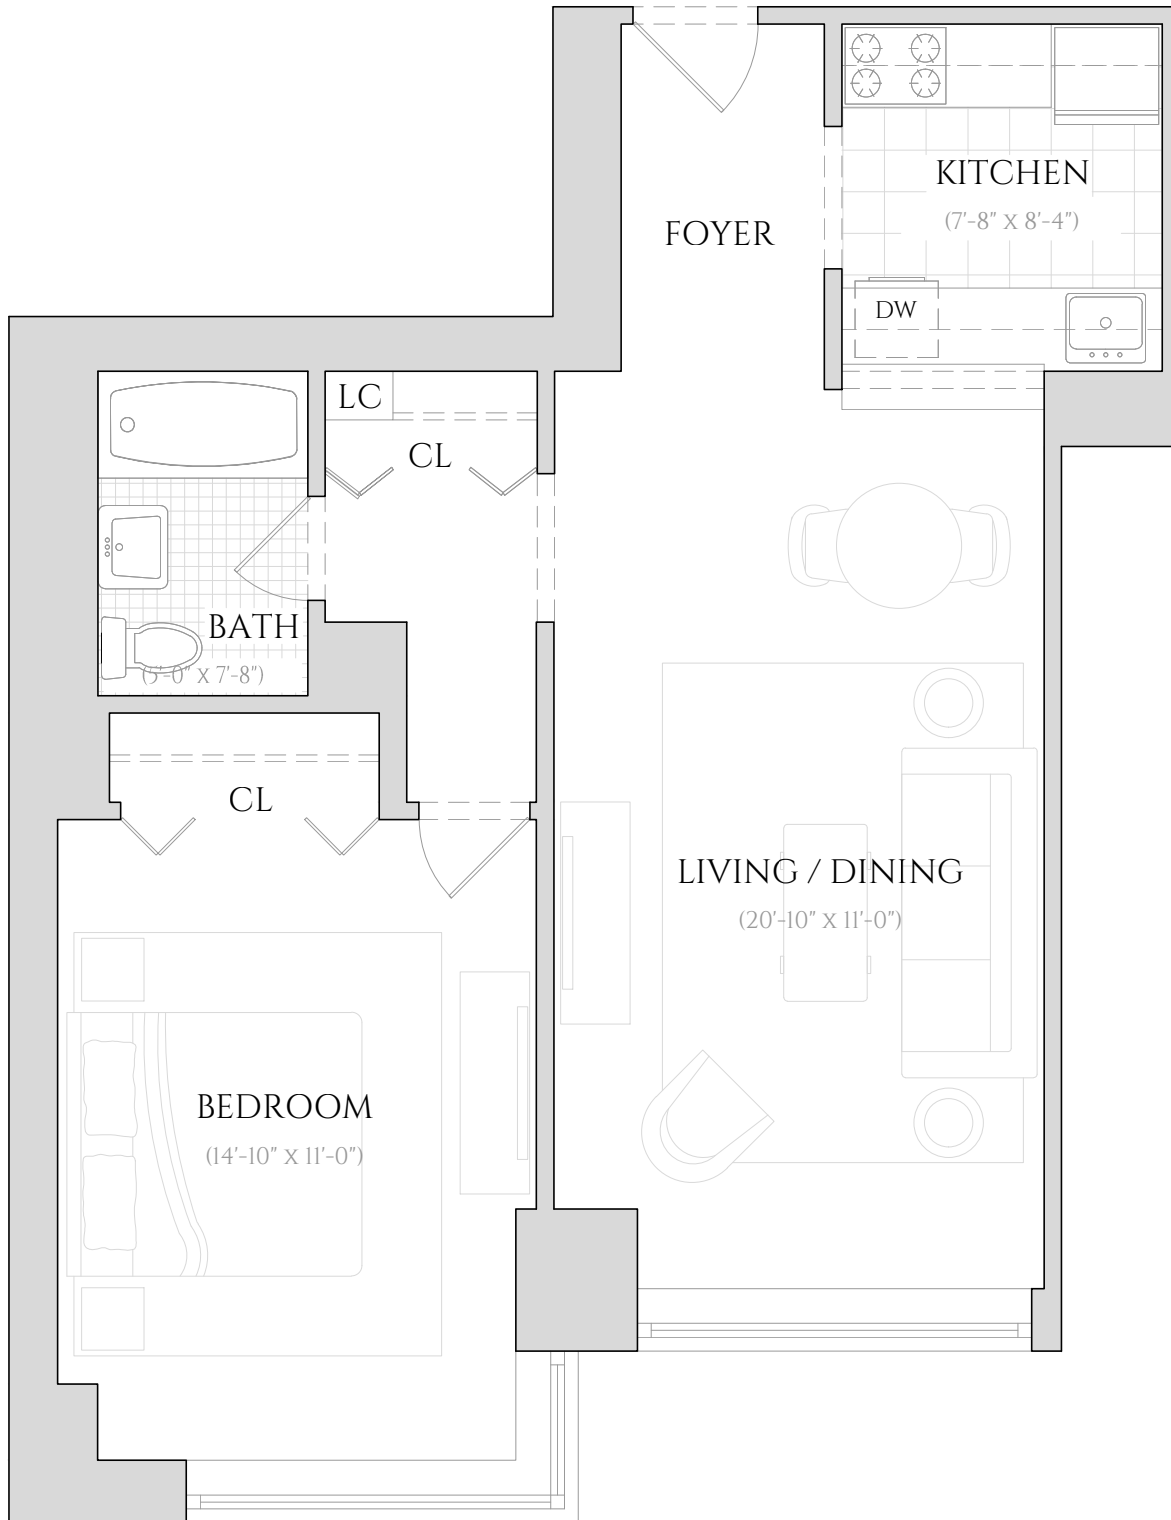

1 COLUMBUS PLACE

NEW YORK, NY 10019

SOUTH TOWER - UNIT H

ONE BEDROOM | ONE BATHROOM

28TH FLOOR - 36TH FLOOR

ALL INFORMATION REGARDING THE FLOOR PLAN IS FROM SOURCES DEEMED RELIABLE. HOWEVER, THE BRODSKY ORGANIZATION CANNOT ASSURE ITS ACCURACY AND BEARS NO RESPONSIBILITY FOR ANY ERRORS, OMISSIONS OR MISSTATEMENTS. THE PLAN IS FOR APPROXIMATE INFORMATIONAL PURPOSES ONLY AND SHOULD BE USED AS SUCH BY THE PROSPECTIVE RENTER. ALL DIMENSIONS ARE APPROXIMATE AND SHOULD BE RE-MEASURED BY THE PROSPECTIVE RENTER FOR ABSOLUTE ACCURACY.

BRODSKY