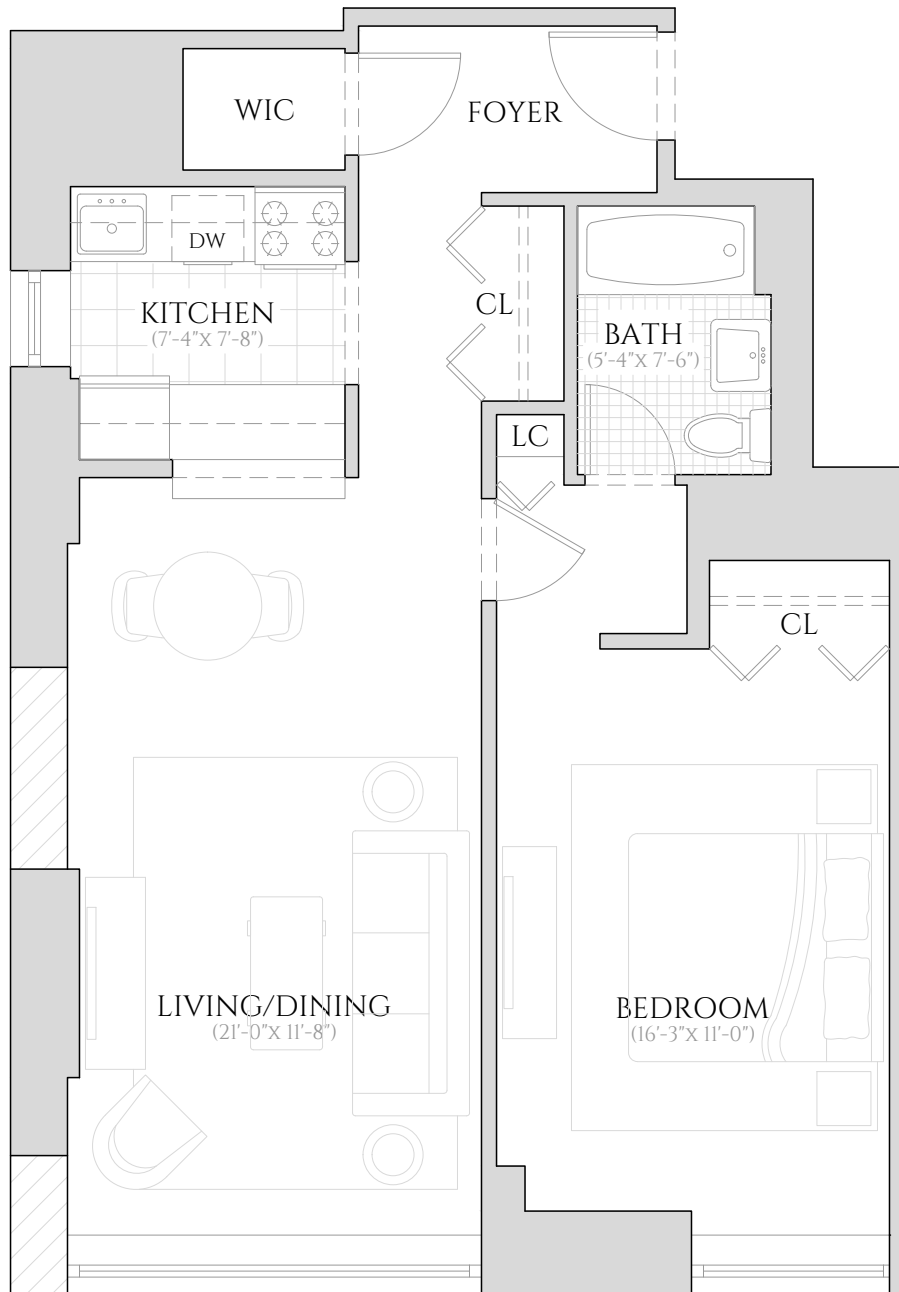

1 COLUMBUS PLACE

NEW YORK, NY 10019

 WINDOWS BEGIN @ 29TH FLOOR

NORTH TOWER - UNIT F

ONE BEDROOM | ONE BATHROOM
21ST FLOOR - 36TH FLOOR

ALL INFORMATION REGARDING THE FLOOR PLAN IS FROM SOURCES DEEMED RELIABLE. HOWEVER, THE BRODSKY ORGANIZATION CANNOT ASSURE ITS ACCURACY AND BEARS NO RESPONSIBILITY FOR ANY ERRORS, OMISSIONS OR MISSTATEMENTS. THE PLAN IS FOR APPROXIMATE INFORMATIONAL PURPOSES ONLY AND SHOULD BE USED AS SUCH BY THE PROSPECTIVE RENTER. ALL DIMENSIONS ARE APPROXIMATE AND SHOULD BE RE-MEASURED BY THE PROSPECTIVE RENTER FOR ABSOLUTE ACCURACY.

BRODSKY