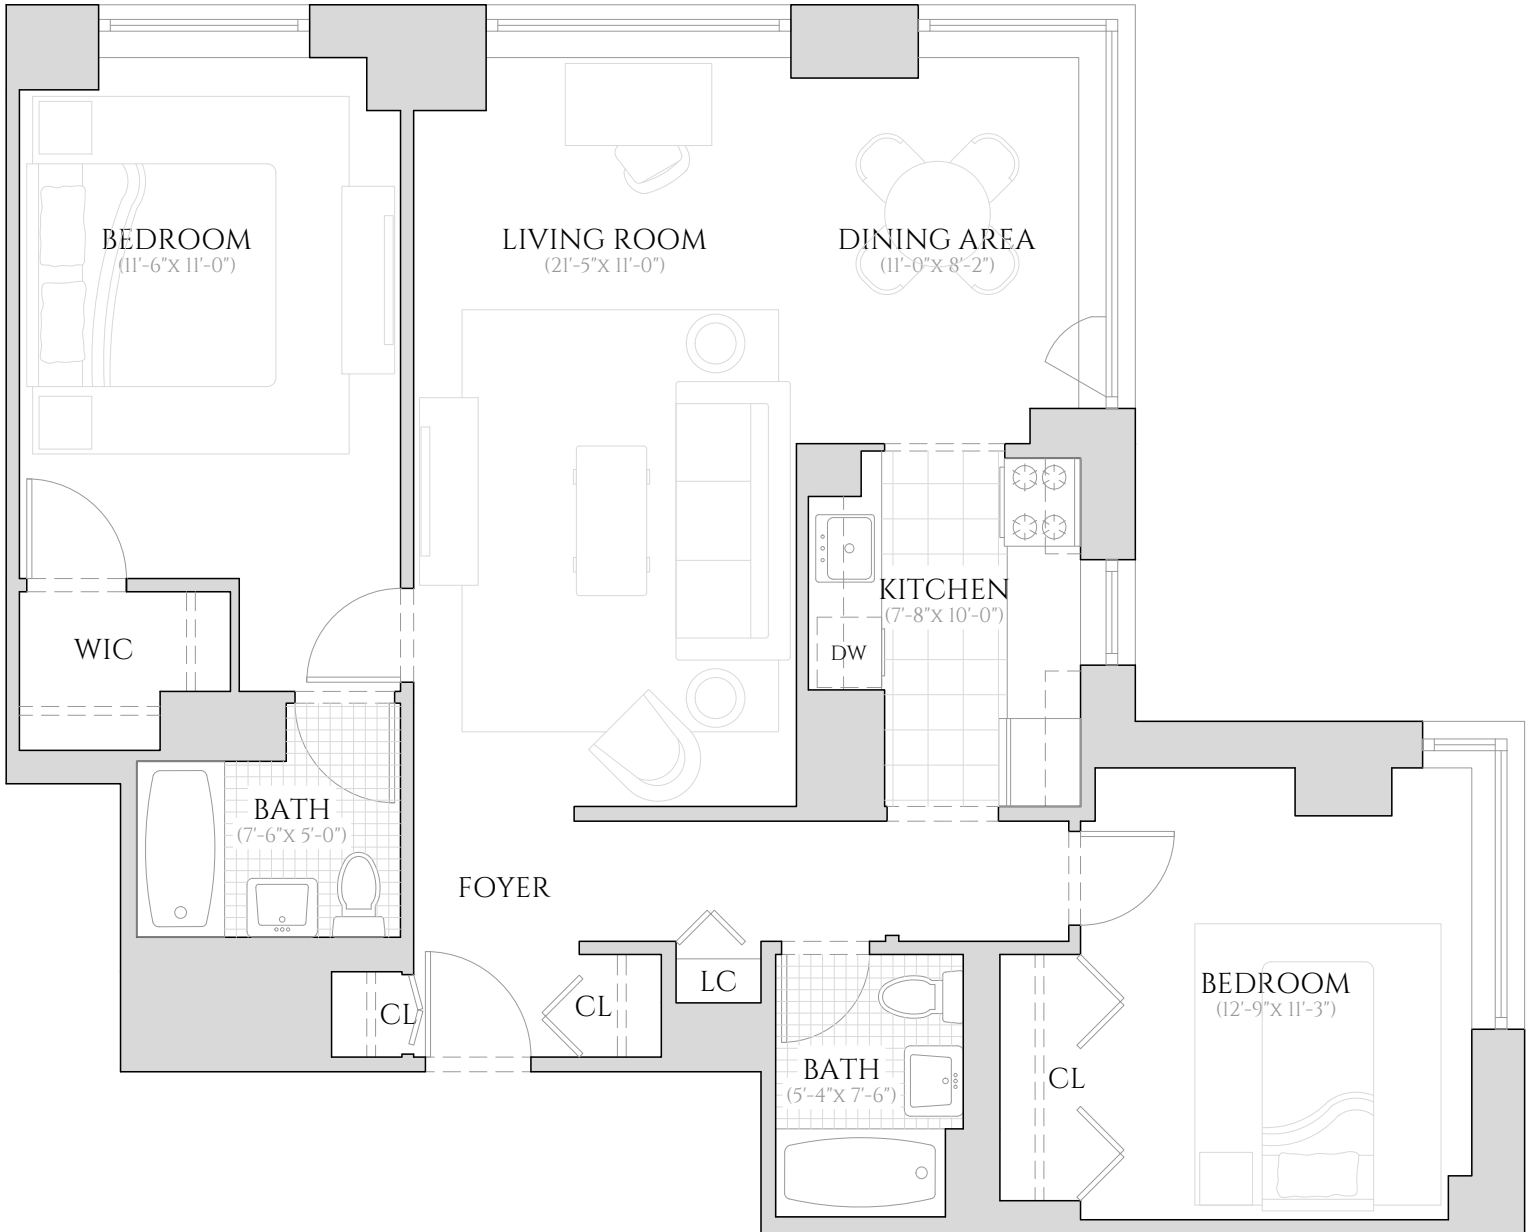

# 1 COLUMBUS PLACE

NEW YORK, NY 10019

## NORTH TOWER - UNIT B

TWO BEDROOM | TWO BATHROOM  
21ST FLOOR - 36TH FLOOR

ALL INFORMATION REGARDING THE FLOOR PLAN IS FROM SOURCES DEEMED RELIABLE. HOWEVER, THE BRODSKY ORGANIZATION CANNOT ASSURE ITS ACCURACY AND BEARS NO RESPONSIBILITY FOR ANY ERRORS, OMISSIONS OR MISSTATEMENTS. THE PLAN IS FOR APPROXIMATE INFORMATIONAL PURPOSES ONLY AND SHOULD BE USED AS SUCH BY THE PROSPECTIVE RENTER. ALL DIMENSIONS ARE APPROXIMATE AND SHOULD BE RE-MEASURED BY THE PROSPECTIVE RENTER FOR ABSOLUTE ACCURACY.