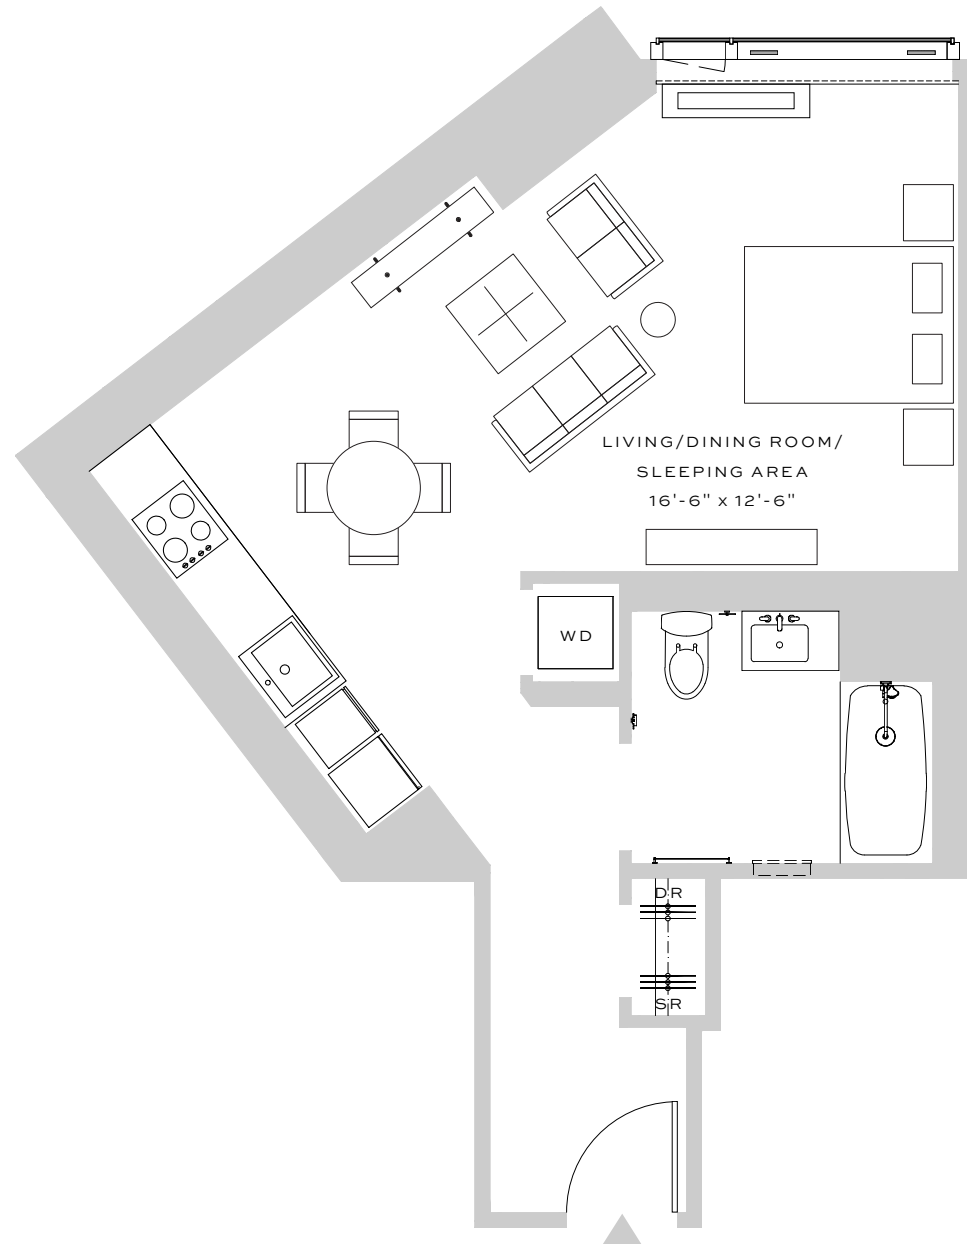

CITY TOWER

BROOKLYN

RESIDENCE S

FLOOR 28-38

STUDIO | 1 BATHROOM

HOME INTERIORS

APARTMENT

5" WOOD PLANK FLOORING
WASHER/DRYER
VERTICAL HEATING / COOLING
FLOOR TO CEILING WINDOWS
CUSTOM SOLAR SHADES
DOUBLE HUNG
IN-CLOSET SHELVING

DATE _____

RENT / UNIT _____

AGENT _____

ALL INFORMATION REGARDING THE FLOOR PLAN IS FROM SOURCES DEEMED RELIABLE. HOWEVER, THE BRODSKY ORGANIZATION CANNOT ASSURE ITS ACCURACY AND BEARS NO RESPONSIBILITY FOR ANY ERRORS, OMISSIONS OR MISSTATEMENTS. THE PLAN IS FOR APPROXIMATE INFORMATIONAL PURPOSES ONLY AND SHOULD BE USED AS SUCH BY THE PROSPECTIVE RENTER. ALL DIMENSIONS ARE APPROXIMATE AND SHOULD BE RE-MEASURED BY THE PROSPECTIVE RENTER FOR ABSOLUTE ACCURACY.