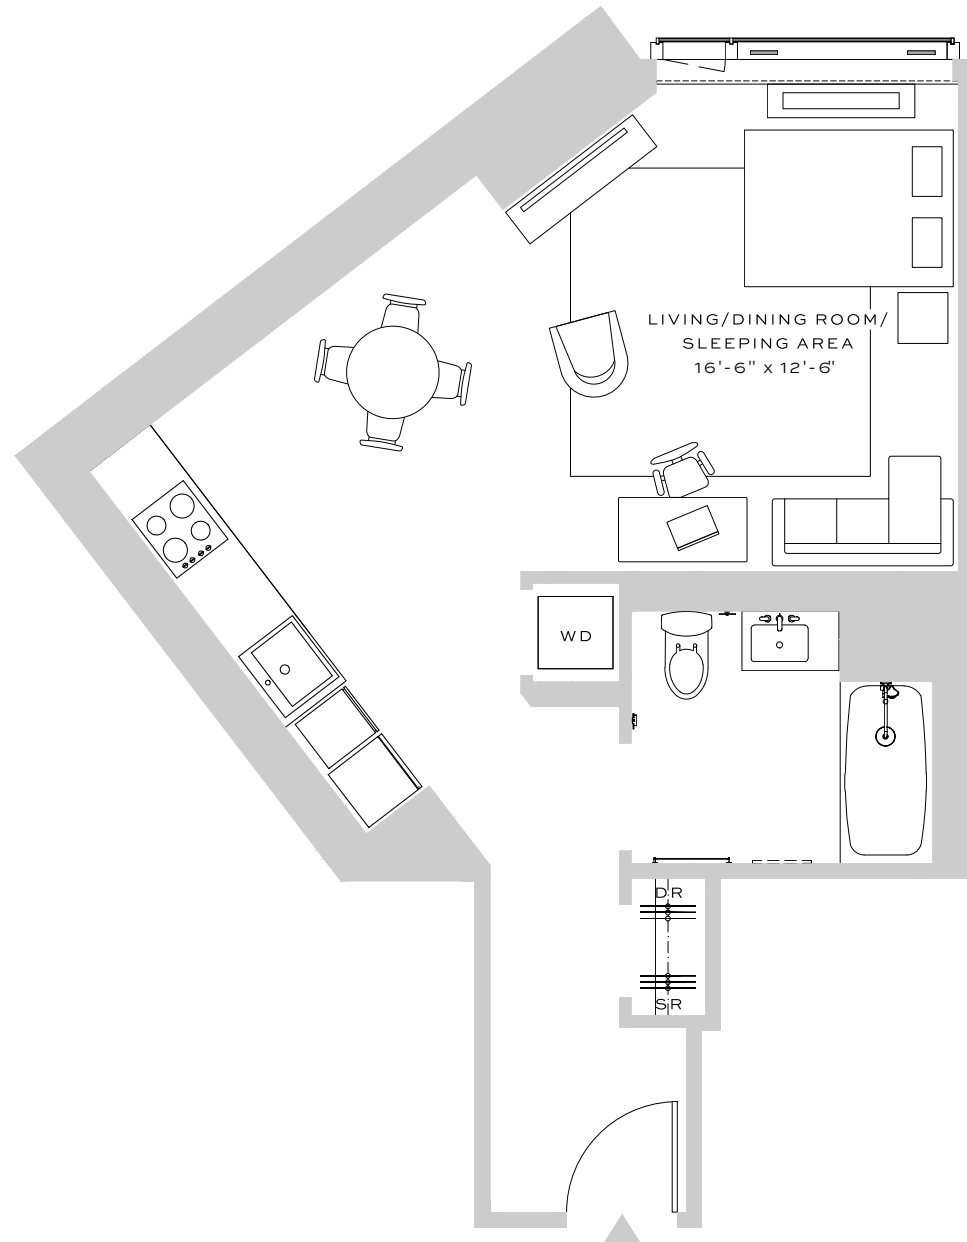

CITY TOWER

BROOKLYN

RESIDENCE S

FLOOR 28-38

STUDIO | 1 BATHROOM

HOME INTERIORS

APARTMENT

5" WOOD PLANK FLOORING
WASHER/DRYER
VERTICAL HEATING / COOLING
FLOOR TO CEILING WINDOWS
CUSTOM SOLAR SHADES
DOUBLE HUNG
IN-CLOSET SHELVING

DATE

RENT / UNIT

AGENT

ALL INFORMATION REGARDING THE FLOOR PLAN IS FROM SOURCES DEEMED RELIABLE. HOWEVER, THE BRODSKY ORGANIZATION CANNOT ASSURE ITS ACCURACY AND BEARS NO RESPONSIBILITY FOR ANY ERRORS, OMISSIONS OR MISSTATEMENTS. THE PLAN IS FOR APPROXIMATE INFORMATIONAL PURPOSES ONLY AND SHOULD BE USED AS SUCH BY THE PROSPECTIVE RENTER. ALL DIMENSIONS ARE APPROXIMATE AND SHOULD BE RE-MEASURED BY THE PROSPECTIVE RENTER FOR ABSOLUTE ACCURACY.