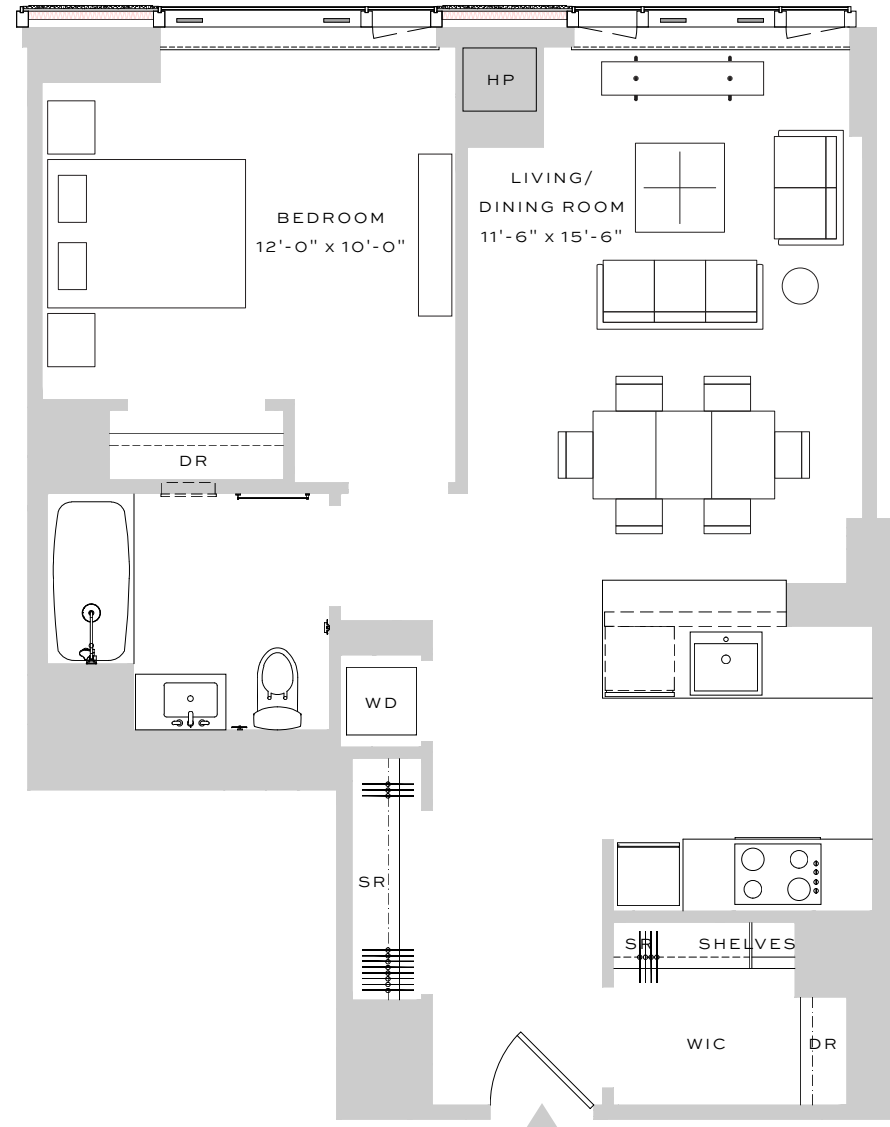

CITY TOWER

BROOKLYN

RESIDENCE R

FLOOR 28-38

1 BEDROOM | 1 BATHROOM

HOME INTERIORS

APARTMENT

- 5" WOOD PLANK FLOORING
- WASHER/DRYER
- VERTICAL HEATING / COOLING
- FLOOR TO CEILING WINDOWS
- CUSTOM SOLAR SHADES
- DOUBLE HUNG
- IN-CLOSET SHELVING

DATE _____

RENT / UNIT _____

AGENT _____

ALL INFORMATION REGARDING THE FLOOR PLAN IS FROM SOURCES DEEMED RELIABLE. HOWEVER, THE BRODSKY ORGANIZATION CANNOT ASSURE ITS ACCURACY AND BEARS NO RESPONSIBILITY FOR ANY ERRORS, OMISSIONS OR MISSTATEMENTS. THE PLAN IS FOR APPROXIMATE INFORMATIONAL PURPOSES ONLY AND SHOULD BE USED AS SUCH BY THE PROSPECTIVE RENTER. ALL DIMENSIONS ARE APPROXIMATE AND SHOULD BE RE-MEASURED BY THE PROSPECTIVE RENTER FOR ABSOLUTE ACCURACY.

0' 6' 12'