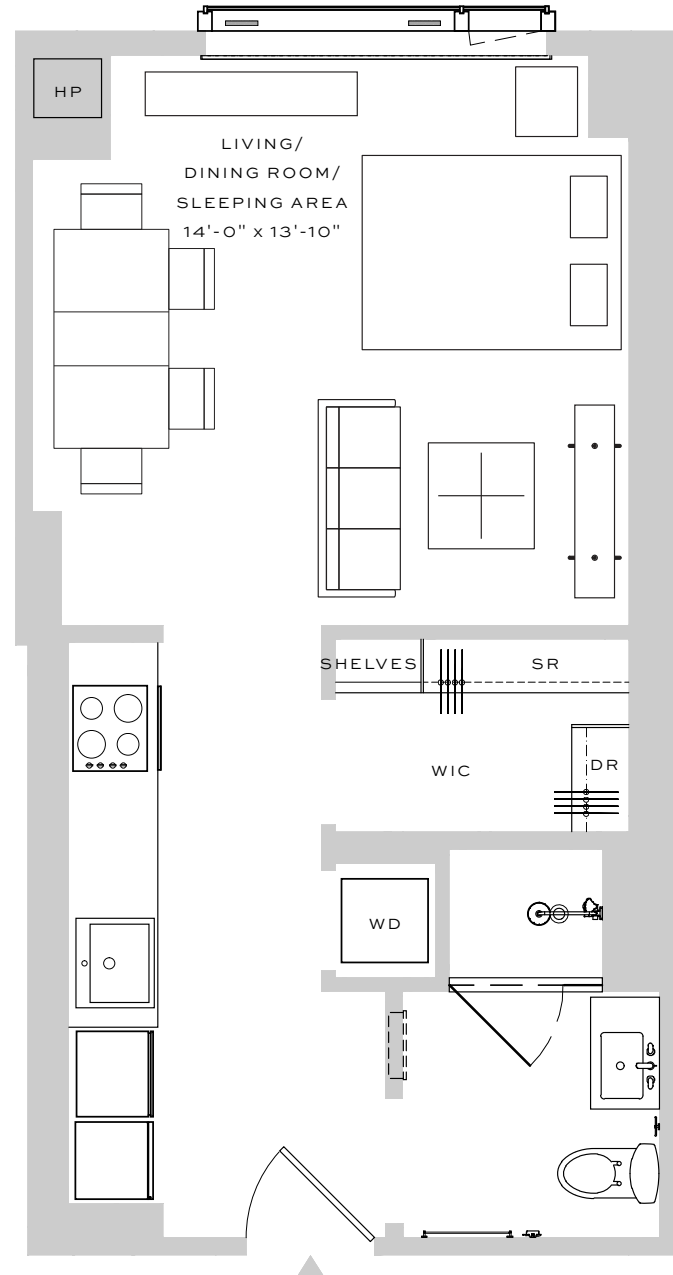

CITY TOWER

BROOKLYN

RESIDENCE Q
FLOORS 28-38
STUDIO | 1 BATHROOM

HOME INTERIORS

APARTMENT

5" WOOD PLANK FLOORING
WASHER/DRYER
VERTICAL HEATING / COOLING
FLOOR TO CEILING WINDOWS
CUSTOM SOLAR SHADES
DOUBLE HUNG
WIC
IN-CLOSET SHELVING

KITCHEN

WHITE QUARTZ COUNTER TOPS
PANELIZED APPLIANCES
BUILT-IN COOKTOP AND CONVECTION OVEN
UNDER-CABINET LIGHTING
TRACK LIGHTING
PANTRY

BATHROOM

WHITE QUARTZ COUNTER TOPS
TAUPE LINEN PORCELAIN FLOORING
MOSAIC TILE FEATURE WALL
KOHLER FIXTURES
CUSTOM SHELVING STORAGE
SHOWER

DATE _____

RENT / UNIT _____

AGENT _____

ALL INFORMATION REGARDING THE FLOOR PLAN IS FROM SOURCES DEEMED RELIABLE. HOWEVER, THE BRODSKY ORGANIZATION CANNOT ASSURE ITS ACCURACY AND BEARS NO RESPONSIBILITY FOR ANY ERRORS, OMISSIONS OR MISSTATEMENTS. THE PLAN IS FOR APPROXIMATE INFORMATIONAL PURPOSES ONLY AND SHOULD BE USED AS SUCH BY THE PROSPECTIVE RENTER. ALL DIMENSIONS ARE APPROXIMATE AND SHOULD BE RE-MEASURED BY THE PROSPECTIVE RENTER FOR ABSOLUTE ACCURACY.