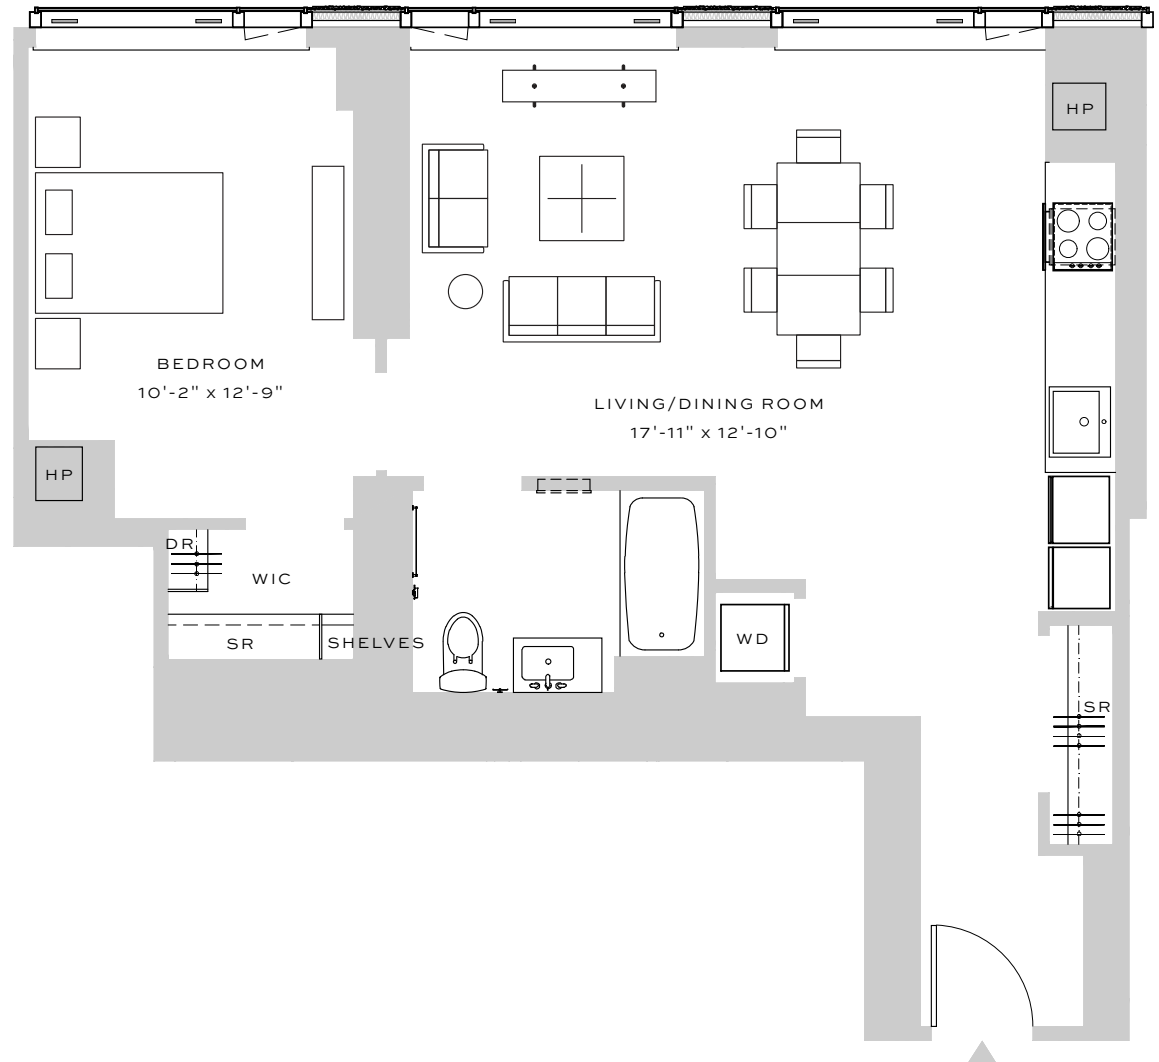

## RESIDENCE J

FLOORS 20-42

1 BEDROOM | 1 BATHROOM

### BATHROOM

WHITE QUARTZ COUNTER TOPS

TAUPE LINEN PORCELAIN FLOORING

MOSAIC TILE FEATURE WALL

KOHLER FIXTURES

CUSTOM SHELVING STORAGE

DATE \_\_\_\_\_

RENT / UNIT \_\_\_\_\_

AGENT \_\_\_\_\_

ALL INFORMATION REGARDING THE FLOOR PLAN IS FROM SOURCES DEEMED RELIABLE. HOWEVER, THE BRODSKY ORGANIZATION CANNOT ASSURE ITS ACCURACY AND BEARS NO RESPONSIBILITY FOR ANY ERRORS, OMISSIONS OR MISSTATEMENTS. THE PLAN IS FOR APPROXIMATE INFORMATIONAL PURPOSES ONLY AND SHOULD BE USED AS SUCH BY THE PROSPECTIVE RENTER. ALL DIMENSIONS ARE APPROXIMATE AND SHOULD BE RE-MEASURED BY THE PROSPECTIVE RENTER FOR ABSOLUTE ACCURACY.