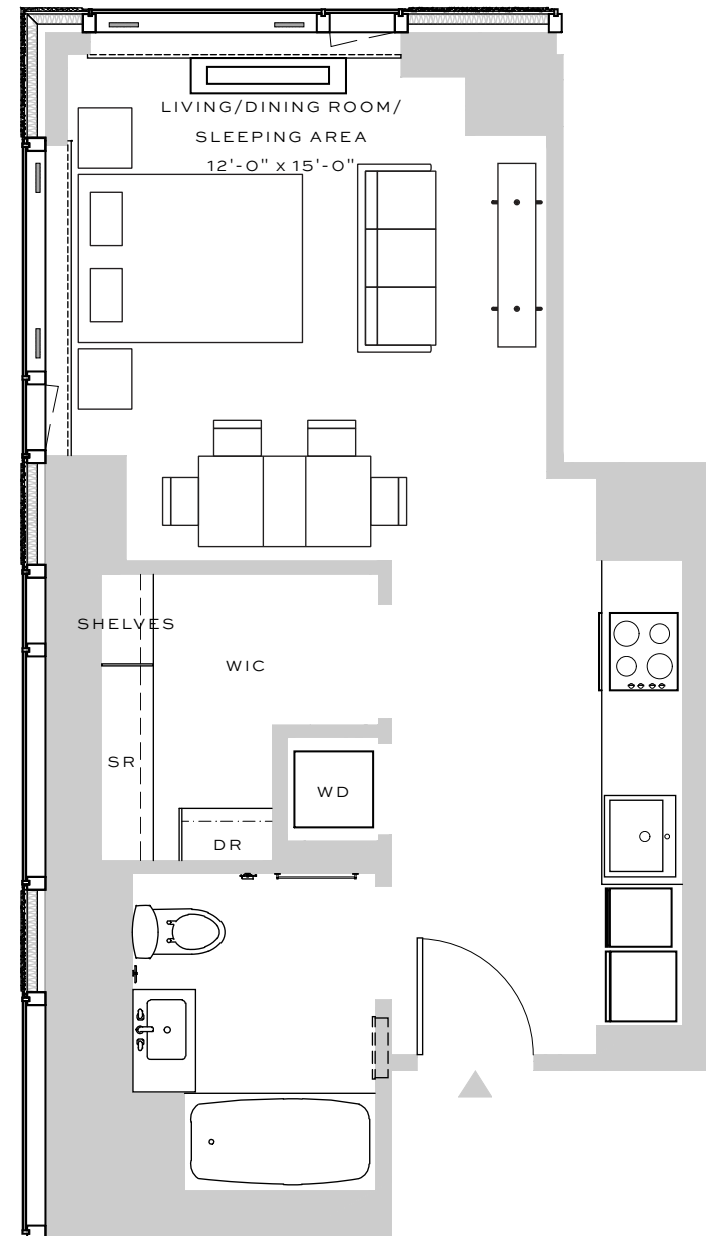

CITY TOWER

BROOKLYN

RESIDENCE E

FLOORS 20-42

STUDIO | 1 BATHROOM

HOME INTERIORS

APARTMENT

5" WOOD PLANK FLOORING

WASHER/DRYER

HORIZONTAL HEATING / COOLING

CUSTOM SOLAR SHADES

DOUBLE HUNG

WIC

IN-CLOSET SHELVING

KITCHEN

WHITE QUARTZ COUNTER TOPS

MOSAIC TILE FEATURE WALL

KOHLER FIXTURES

CUSTOM SHELVING STORAGE

DATE _____

RENT / UNIT _____

AGENT _____

ALL INFORMATION REGARDING THE FLOOR PLAN IS FROM SOURCES DEEMED RELIABLE. HOWEVER, THE BRODSKY ORGANIZATION CANNOT ASSURE ITS ACCURACY AND BEARS NO RESPONSIBILITY FOR ANY ERRORS, OMISSIONS OR MISSTATEMENTS. THE PLAN IS FOR APPROXIMATE INFORMATIONAL PURPOSES ONLY AND SHOULD BE USED AS SUCH BY THE PROSPECTIVE RENTER. ALL DIMENSIONS ARE APPROXIMATE AND SHOULD BE RE-MEASURED BY THE PROSPECTIVE RENTER FOR ABSOLUTE ACCURACY.

NORTH

0'

6'

12'