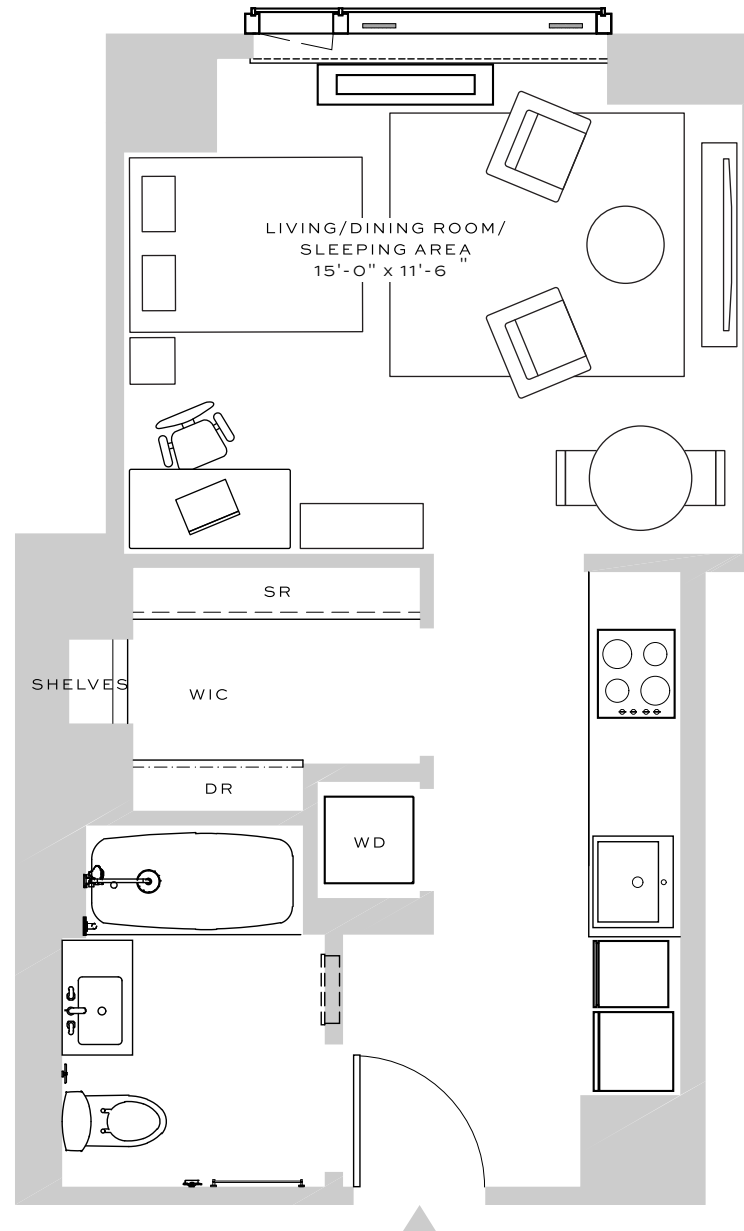

CITY TOWER

BROOKLYN

RESIDENCE C

FLOORS 20-42

STUDIO | 1 BATHROOM

HOME INTERIORS

APARTMENT

5" WOOD PLANK FLOORING
WASHER/DRYER
HORIZONTAL HEATING / COOLING
CUSTOM SOLAR SHADES
DOUBLE HUNG
WIC
IN-CLOSET SHELVING

KITCHEN

WHITE QUARTZ COUNTER TOPS
PANELIZED APPLIANCES
BUILT-IN COOKTOP AND CONVECTION OVEN
UNDER-CABINET LIGHTING
TRACK LIGHTING
PANTRY

BATHROOM

WHITE QUARTZ COUNTER TOPS
TAUPE LINEN PORCELAIN FLOORING
MOSAIC TILE FEATURE WALL
KOHLER FIXTURES
CUSTOM SHELVING STORAGE

DATE _____

RENT / UNIT _____

AGENT _____

ALL INFORMATION REGARDING THE FLOOR PLAN IS FROM SOURCES DEEMED RELIABLE. HOWEVER, THE BRODSKY ORGANIZATION CANNOT ASSURE ITS ACCURACY AND BEARS NO RESPONSIBILITY FOR ANY ERRORS, OMISSIONS OR MISSTATEMENTS. THE PLAN IS FOR APPROXIMATE INFORMATIONAL PURPOSES ONLY AND SHOULD BE USED AS SUCH BY THE PROSPECTIVE RENTER. ALL DIMENSIONS ARE APPROXIMATE AND SHOULD BE RE-MEASURED BY THE PROSPECTIVE RENTER FOR ABSOLUTE ACCURACY.

7 NORTH

0'

6'

12'