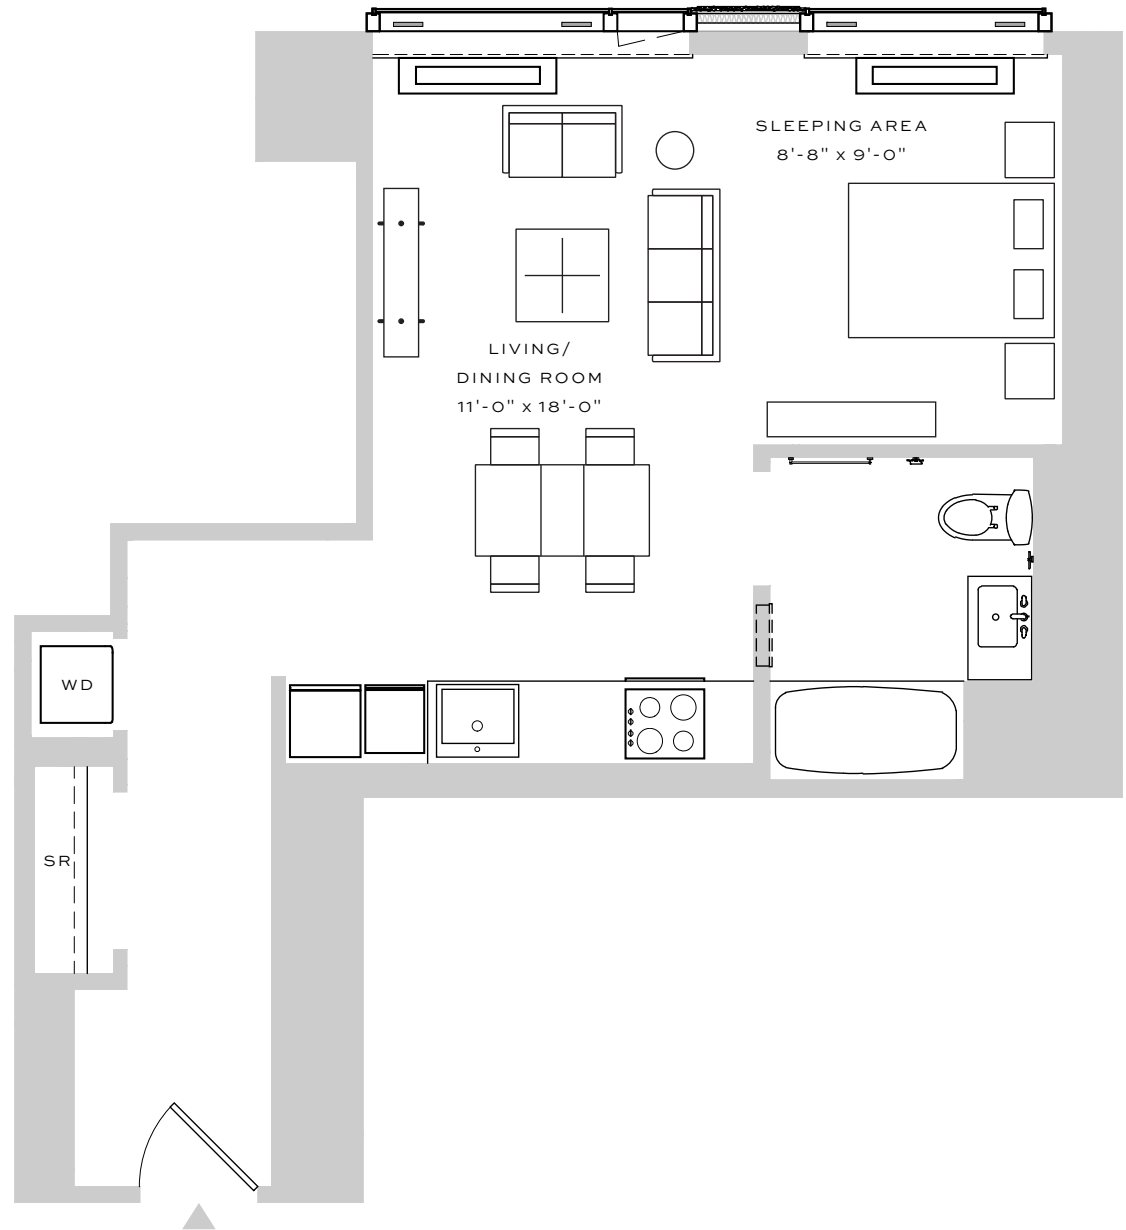

CITY TOWER

BROOKLYN

RESIDENCE A
FLOORS 43-PH
STUDIO | 1 BATHROOM

HOME INTERIORS

APARTMENT
5" WOOD PLANK FLOORING
WASHER/DRYER
HORIZONTAL HEATING / COOLING
CUSTOM SOLAR SHADES

KITCHEN
WHITE QUARTZ COUNTER TOPS
PANELIZED APPLIANCES
BUILT-IN COOKTOP AND CONVECTION OVEN
UNDER-CABINET LIGHTING
TRACK LIGHTING
PANTRY

BATHROOM
WHITE QUARTZ COUNTER TOPS
TAUPE LINEN PORCELAIN FLOORING
MOSAIC TILE FEATURE WALL
KOHLER FIXTURES
CUSTOM SHELVING STORAGE

DATE _____

RENT / UNIT _____

AGENT _____

ALL INFORMATION REGARDING THE FLOOR PLAN IS FROM SOURCES DEEMED RELIABLE. HOWEVER, THE BRODSKY ORGANIZATION CANNOT ASSURE ITS ACCURACY AND BEARS NO RESPONSIBILITY FOR ANY ERRORS, OMISSIONS OR MISSTATEMENTS. THE PLAN IS FOR APPROXIMATE INFORMATIONAL PURPOSES ONLY AND SHOULD BE USED AS SUCH BY THE PROSPECTIVE RENTER. ALL DIMENSIONS ARE APPROXIMATE AND SHOULD BE RE-MEASURED BY THE PROSPECTIVE RENTER FOR ABSOLUTE ACCURACY.