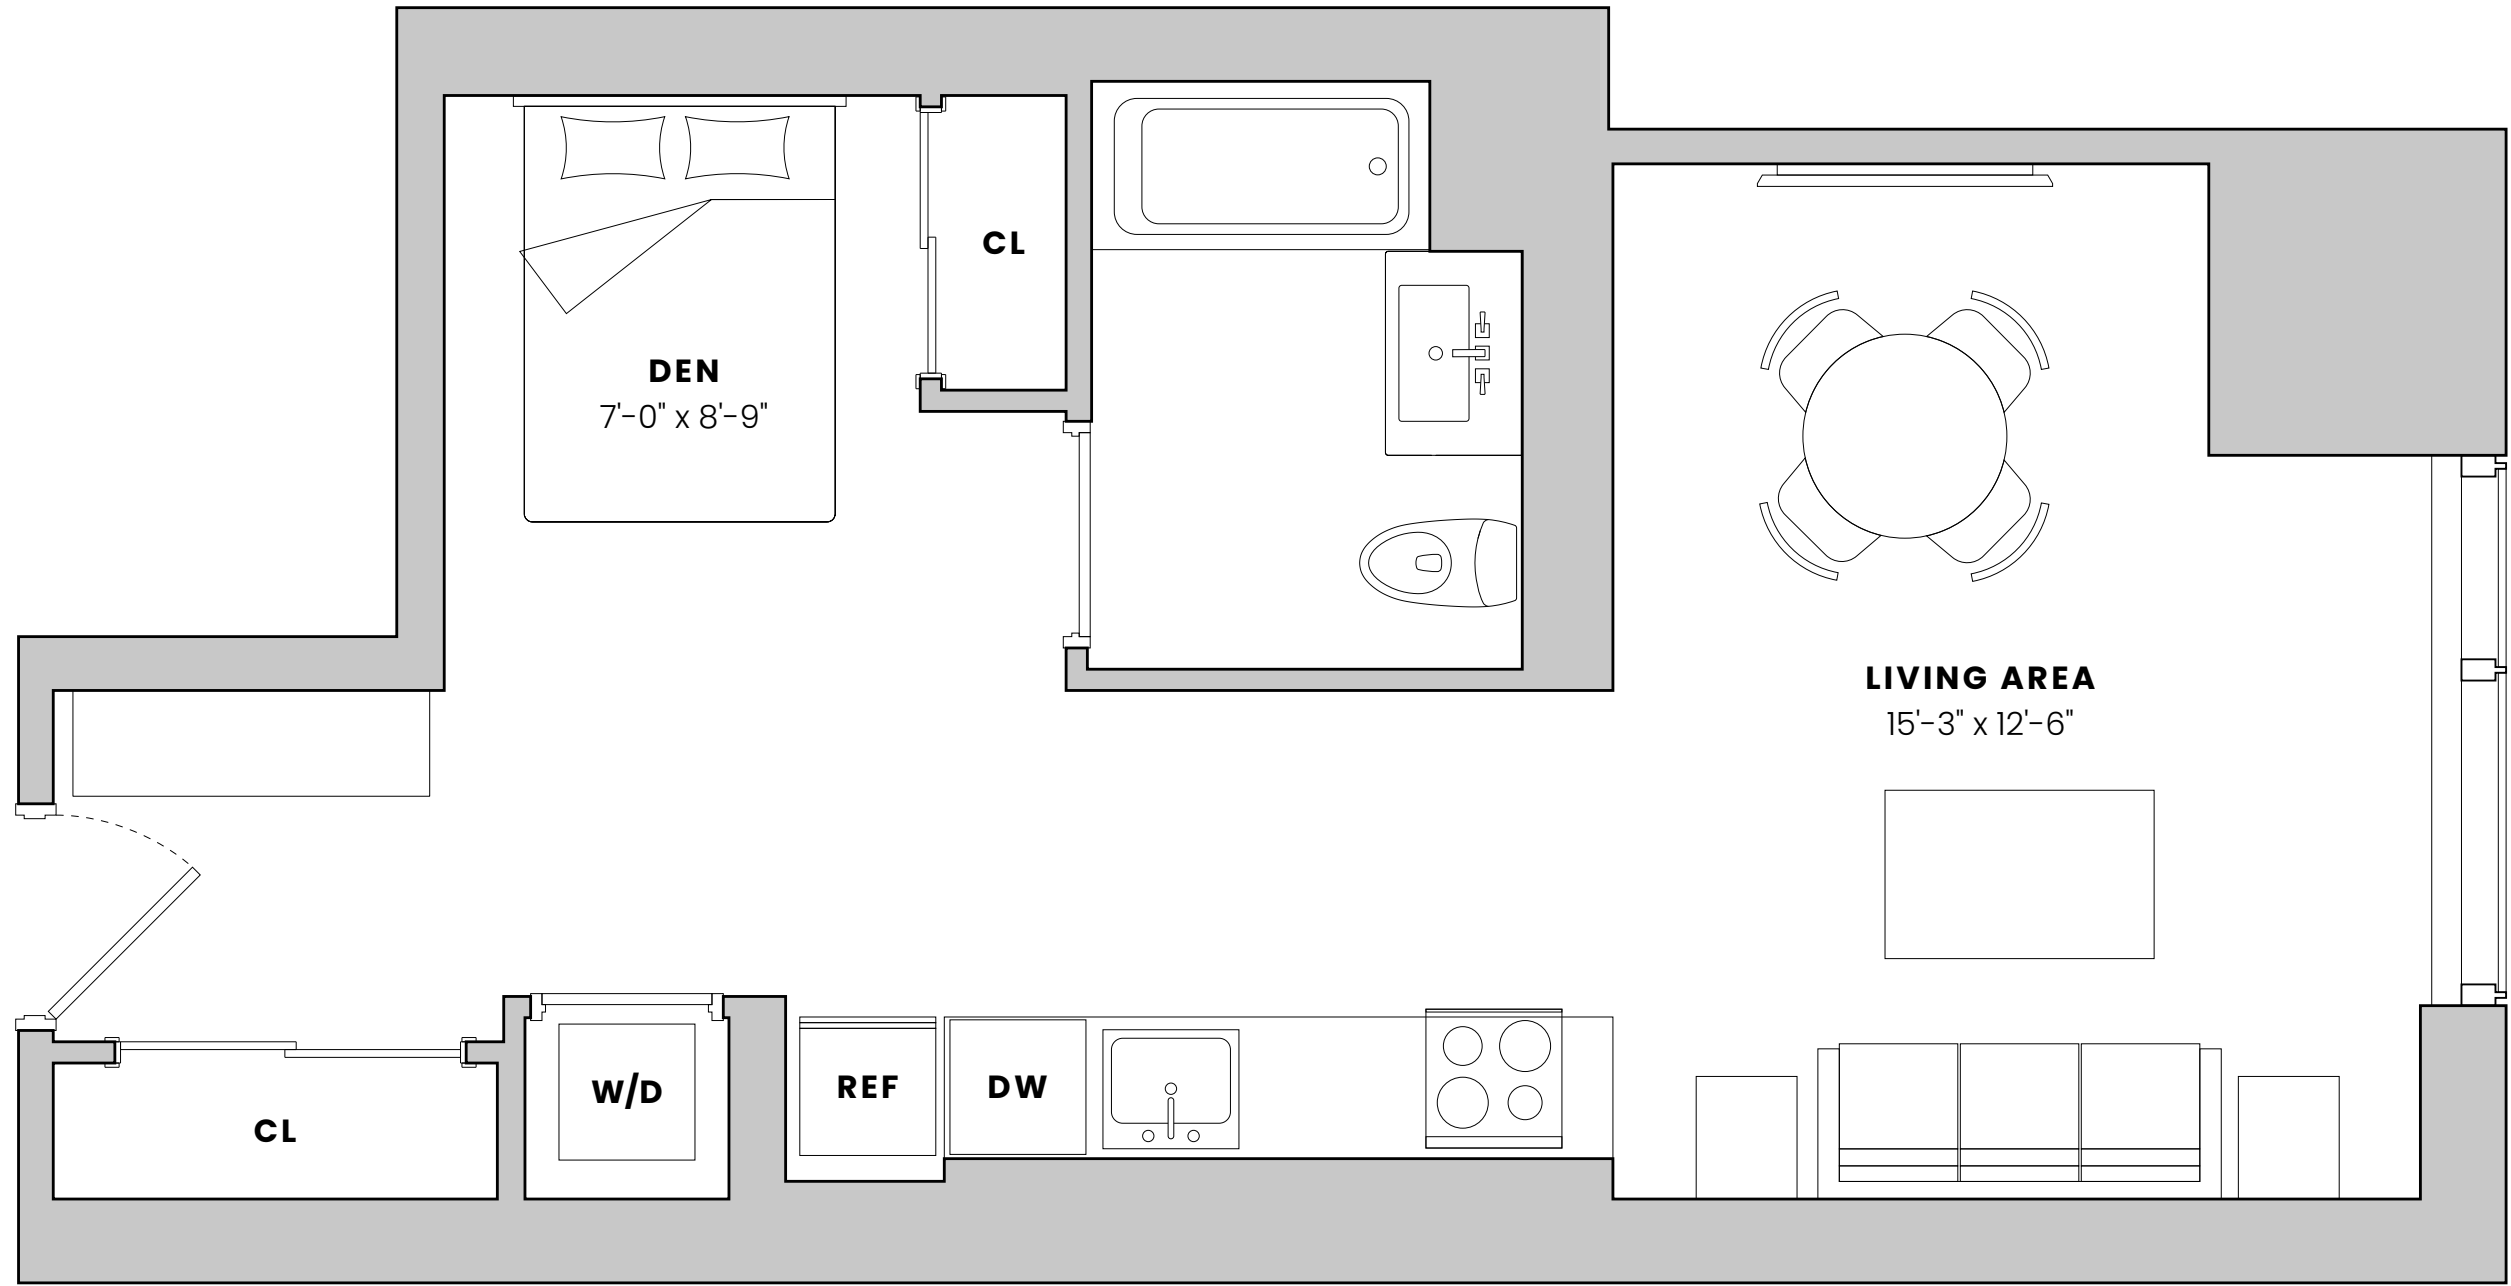

FLOORS 8-24
ALCOVE STUDIO
1 BATHROOM

All information regarding the floor plan is from sources deemed reliable. However, the brodsky organization cannot assure its accuracy and bears no responsibility for any errors, omissions or misstatements. The plan is for approximate informational purposes only and should be used as such by the prospective renter. All dimensions are approximate and should be re-measured by the prospective renter for absolute accuracy.