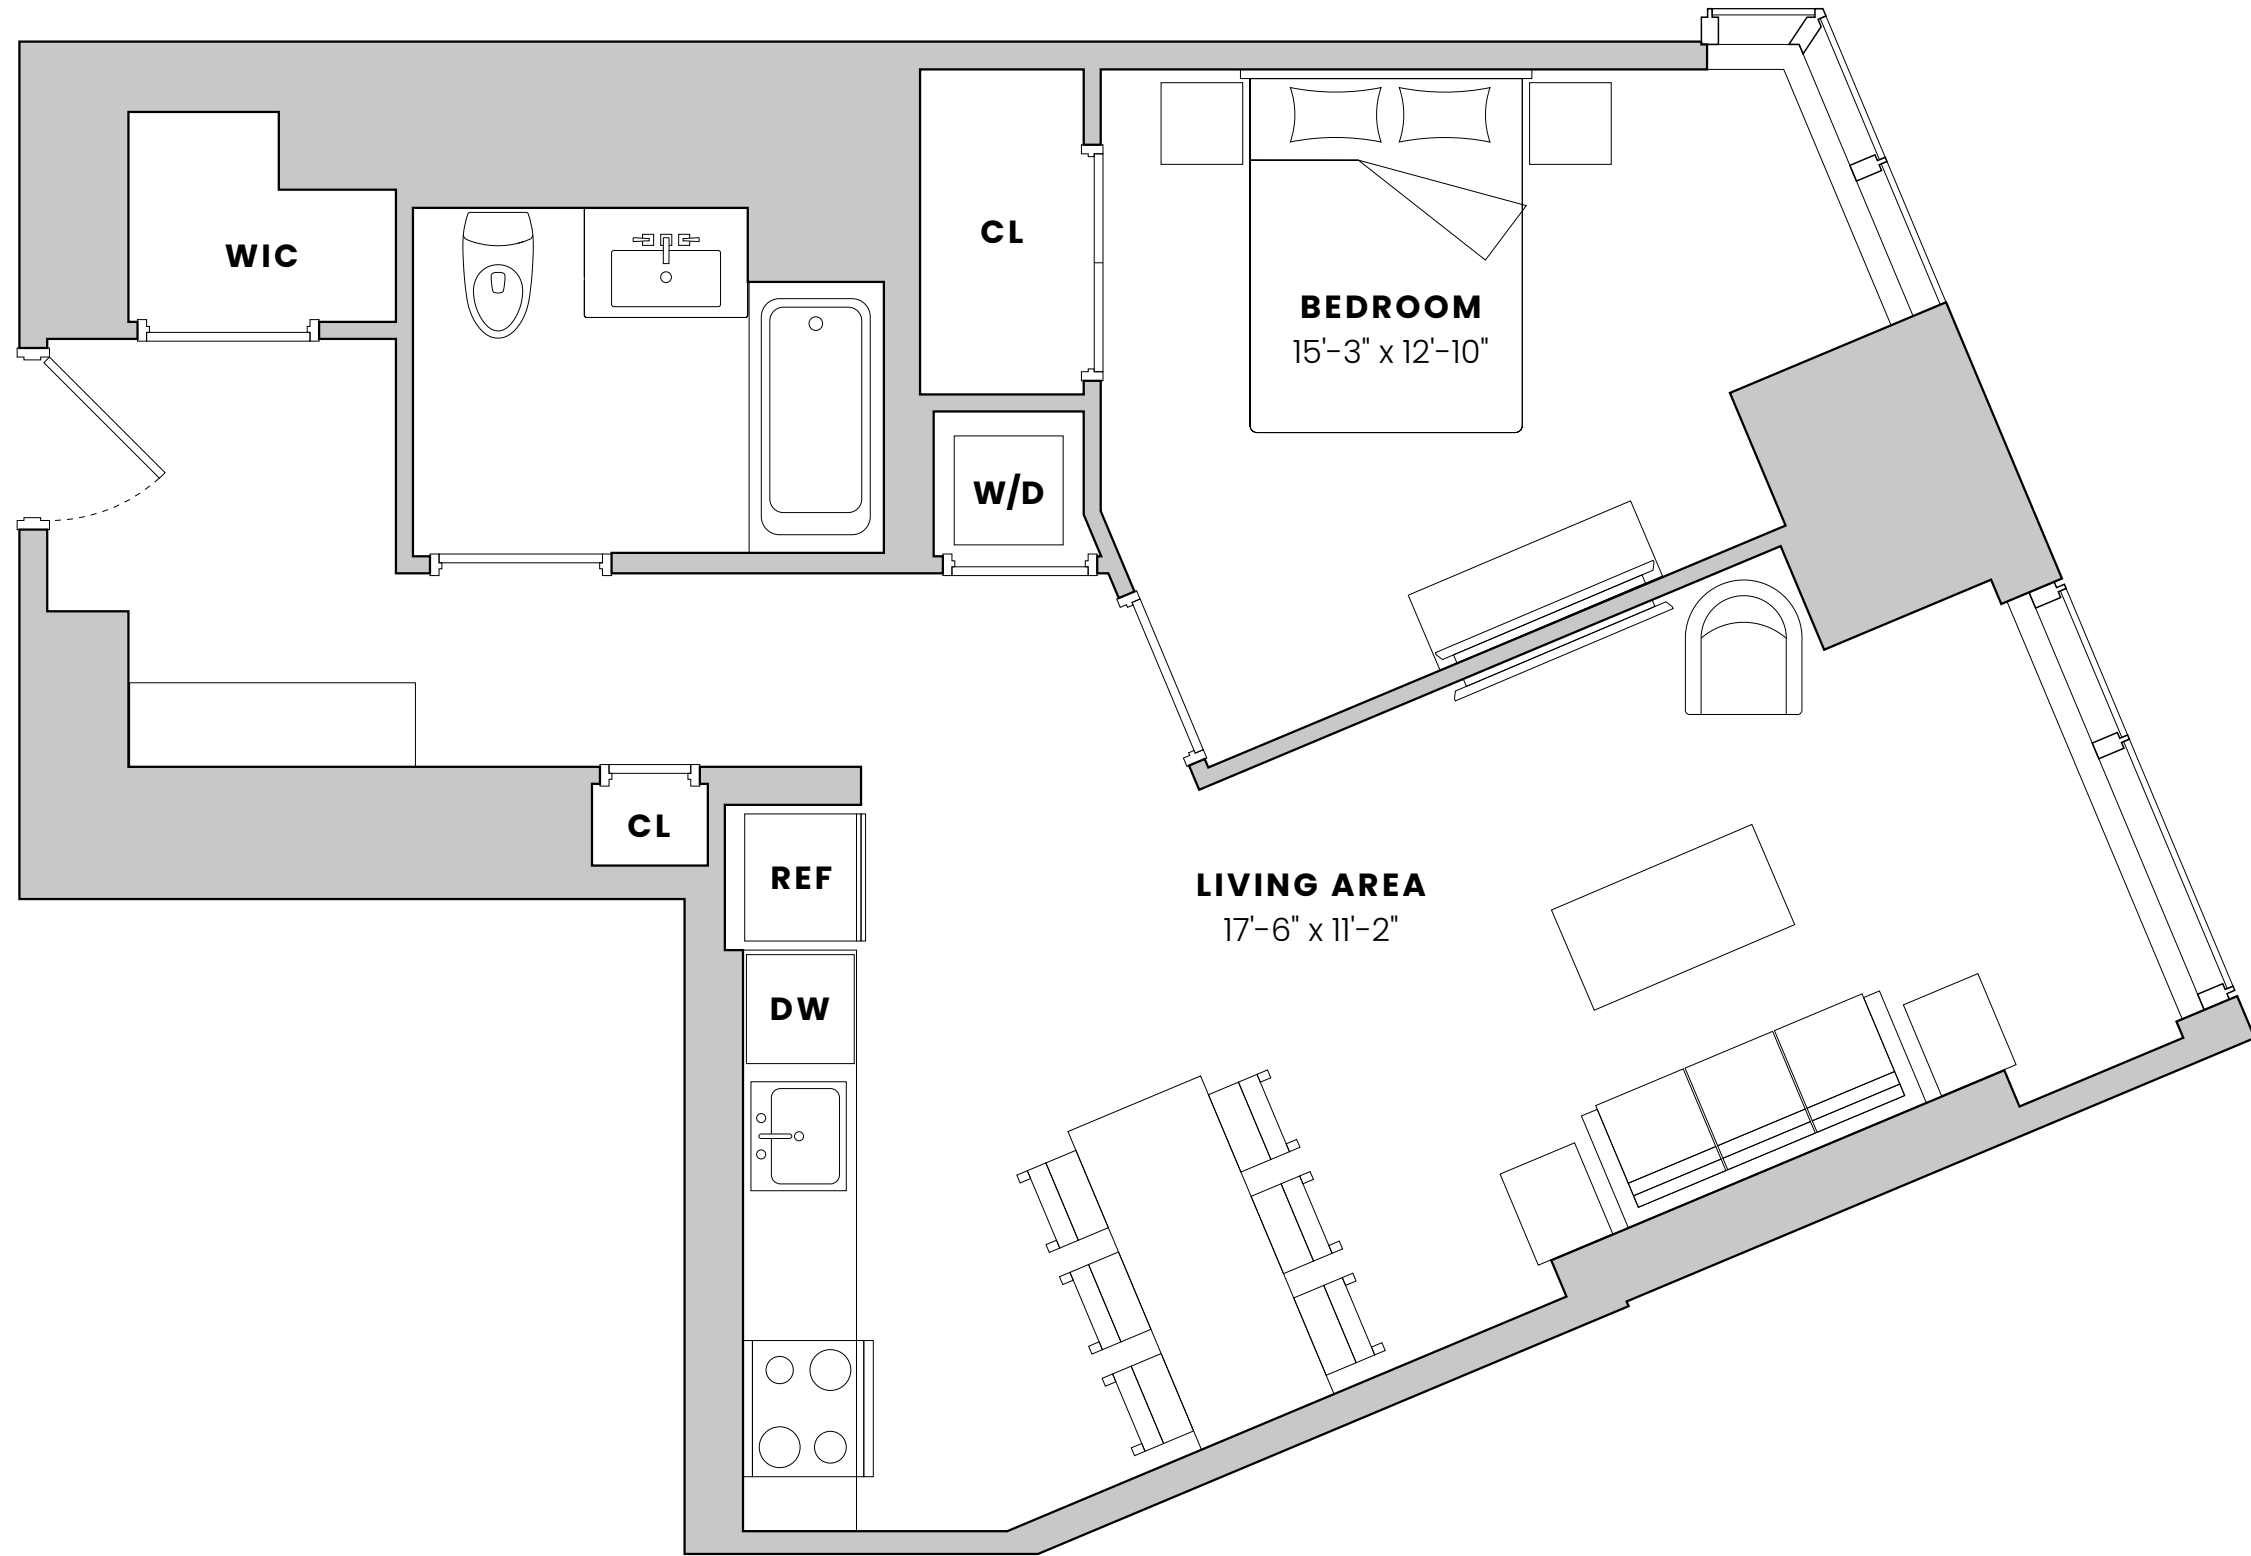

# BROOKLYN CROSSING

# UNIT

**FLOORS 8-24**  
1 BEDROOM  
1 BATHROOM

All information regarding the floor plan is from sources deemed reliable. However, the brodsky organization cannot assure its accuracy and bears no responsibility for any errors, omissions or misstatements. The plan is for approximate informational purposes only and should be used as such by the prospective renter. All dimensions are approximate and should be re-measured by the prospective renter for absolute accuracy.

**WEST**