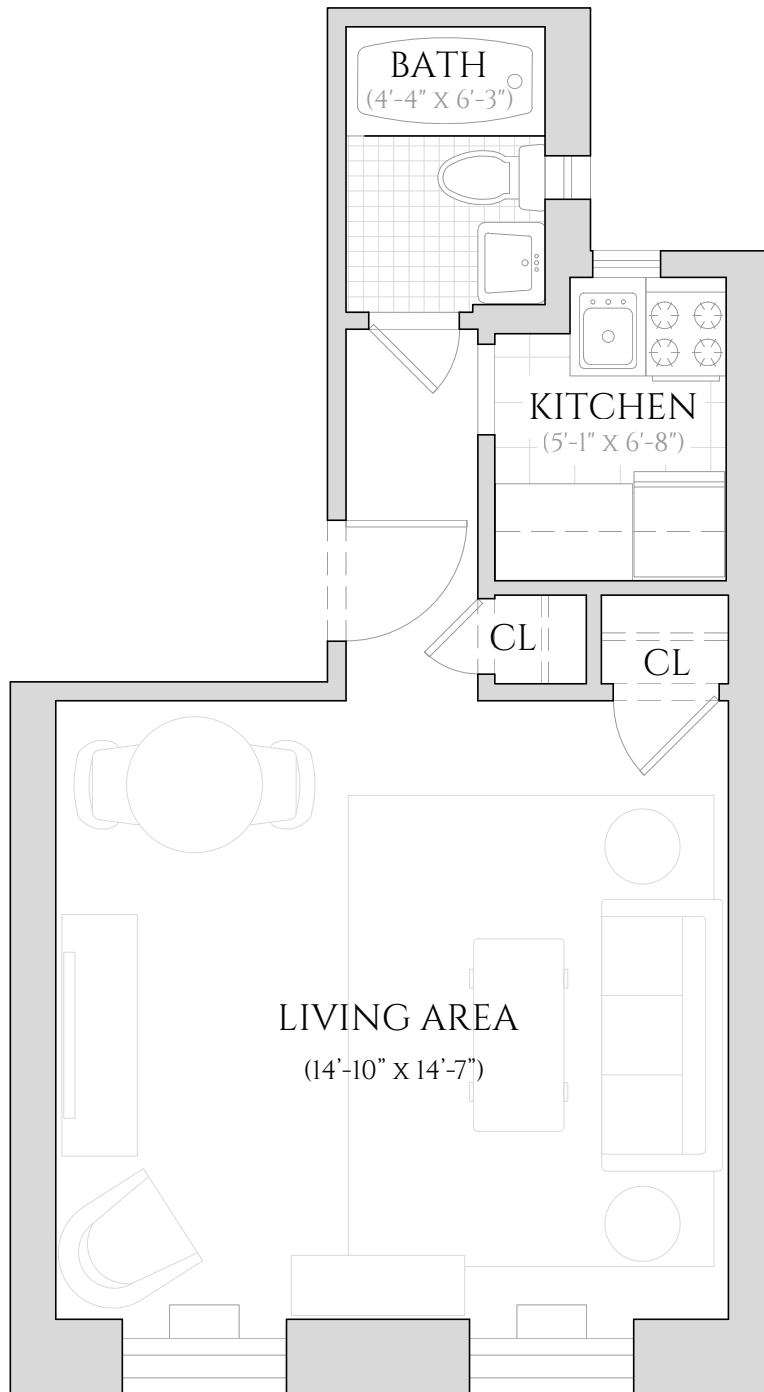

# 80 1/2 JANE STREET

NEW YORK, NY 10014

## UNIT 4A

STUDIO | ONE BATHROOM  
4TH FLOOR

ALL INFORMATION REGARDING THE FLOOR PLAN IS FROM SOURCES DEEMED RELIABLE. HOWEVER, THE BRODSKY ORGANIZATION CANNOT ASSURE ITS ACCURACY AND BEARS NO RESPONSIBILITY FOR ANY ERRORS, OMISSIONS OR MISSTATEMENTS. THE PLAN IS FOR APPROXIMATE INFORMATIONAL PURPOSES ONLY AND SHOULD BE USED AS SUCH BY THE PROSPECTIVE RENTER. ALL DIMENSIONS ARE APPROXIMATE AND SHOULD BE RE-MEASURED BY THE PROSPECTIVE RENTER FOR ABSOLUTE ACCURACY.