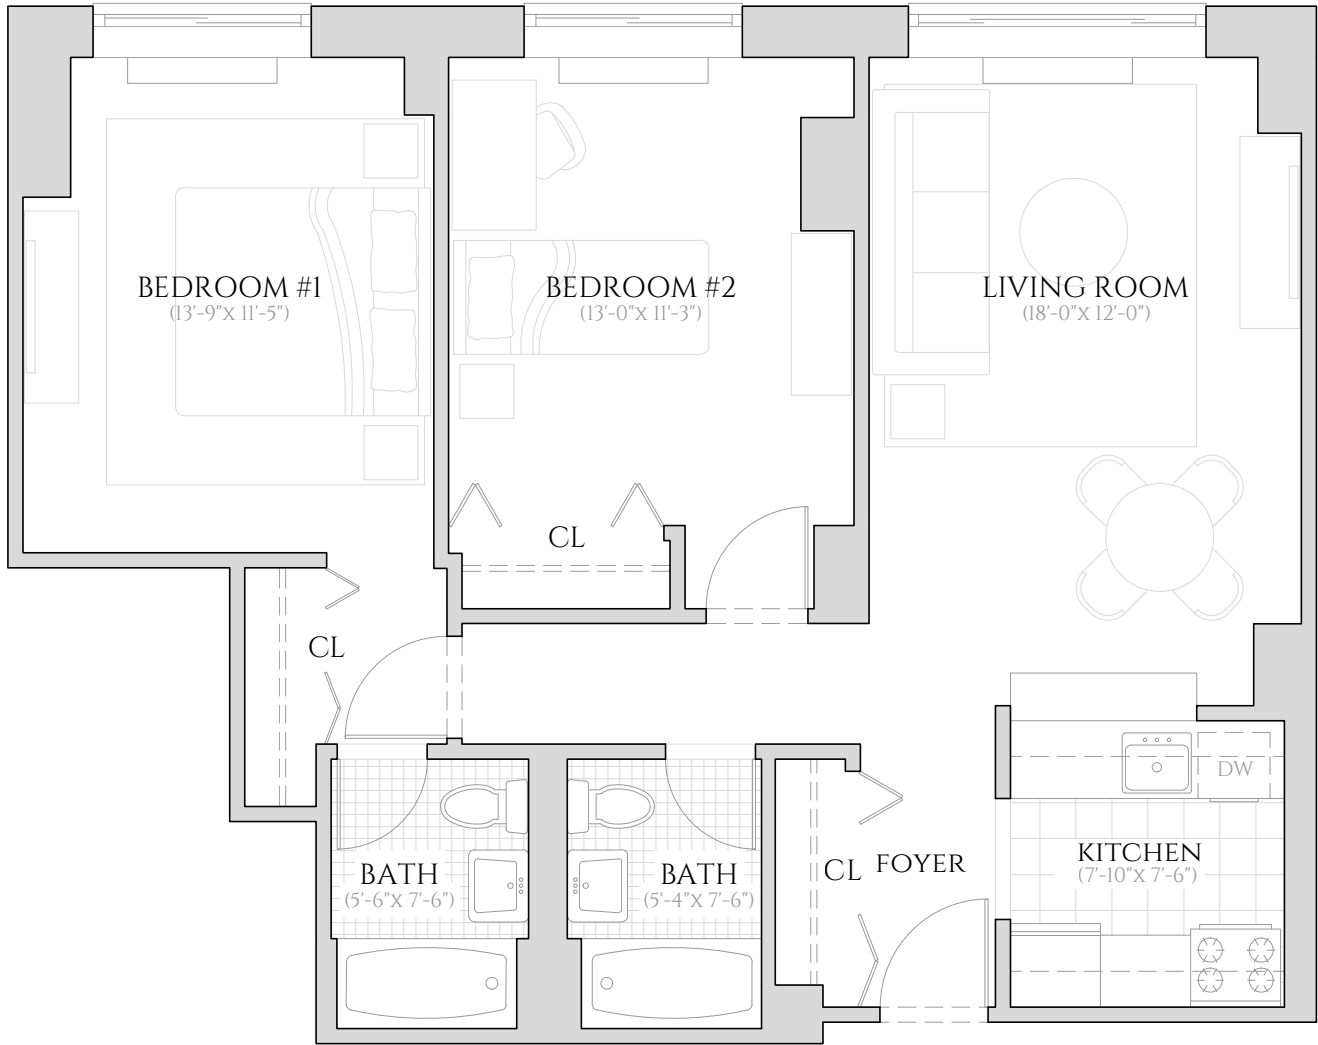

# 360 WEST 43RD STREET

NEW YORK, NY 10036

**NORTH TOWER - UNIT H**  
TWO BEDROOM | TWO BATHROOM  
2ND FLOOR TO 4TH FLOOR

ALL INFORMATION REGARDING THE FLOOR PLAN IS FROM SOURCES DEEMED RELIABLE. HOWEVER, THE BRODSKY ORGANIZATION CANNOT ASSURE ITS ACCURACY AND BEARS NO RESPONSIBILITY FOR ANY ERRORS, OMISSIONS OR MISSTATEMENTS. THE PLAN IS FOR APPROXIMATE INFORMATIONAL PURPOSES ONLY AND SHOULD BE USED AS SUCH BY THE PROSPECTIVE RENTER. ALL DIMENSIONS ARE APPROXIMATE AND SHOULD BE RE-MEASURED BY THE PROSPECTIVE RENTER FOR ABSOLUTE ACCURACY.