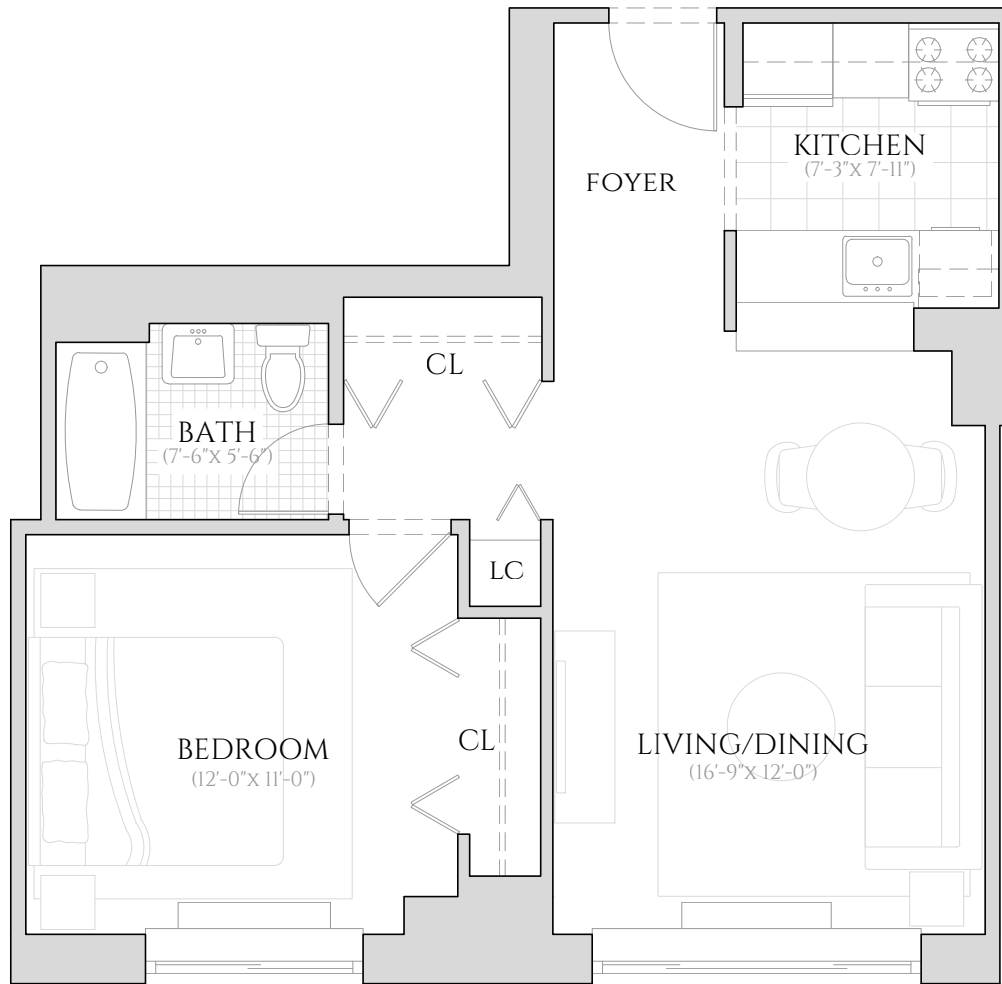

# 360 WEST 43RD STREET

NEW YORK, NY 10036

NORTH TOWER - UNIT A  
ONE BEDROOM | ONE BATHROOM  
9TH FLOOR

ALL INFORMATION REGARDING THE FLOOR PLAN IS FROM SOURCES DEEMED RELIABLE. HOWEVER, THE BRODSKY ORGANIZATION CANNOT ASSURE ITS ACCURACY AND BEARS NO RESPONSIBILITY FOR ANY ERRORS, OMISSIONS OR MISSTATEMENTS. THE PLAN IS FOR APPROXIMATE INFORMATIONAL PURPOSES ONLY AND SHOULD BE USED AS SUCH BY THE PROSPECTIVE RENTER. ALL DIMENSIONS ARE APPROXIMATE AND SHOULD BE RE-MEASURED BY THE PROSPECTIVE RENTER FOR ABSOLUTE ACCURACY.

**BRODSKY**