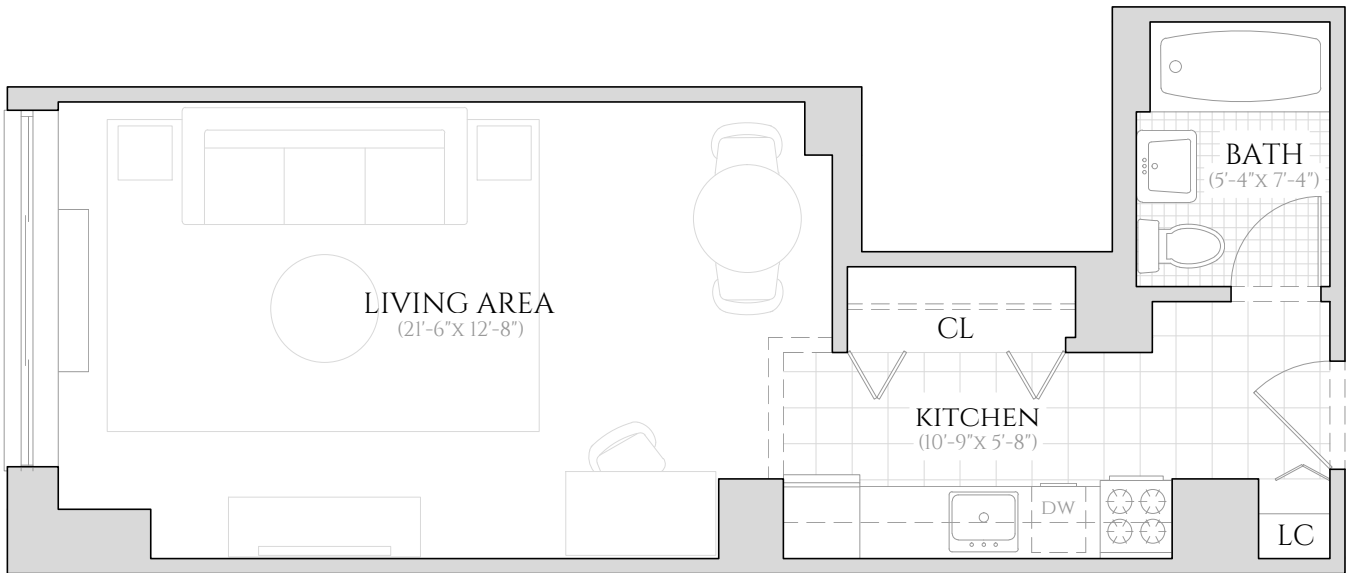

360 WEST 43RD STREET

NEW YORK, NY 10036

SOUTH TOWER - UNIT H STUDIO | ONE BATHROOM 2ND FLOOR - 4TH FLOOR

ALL INFORMATION REGARDING THE FLOOR PLAN IS FROM SOURCES DEEMED RELIABLE. HOWEVER, THE BRODSKY ORGANIZATION CANNOT ASSURE ITS ACCURACY AND BEARS NO RESPONSIBILITY FOR ANY ERRORS, OMISSIONS OR MISSTATEMENTS. THE PLAN IS FOR APPROXIMATE INFORMATIONAL PURPOSES ONLY AND SHOULD BE USED AS SUCH BY THE PROSPECTIVE RENTER. ALL DIMENSIONS ARE APPROXIMATE AND SHOULD BE RE-MEASURED BY THE PROSPECTIVE RENTER FOR ABSOLUTE ACCURACY.