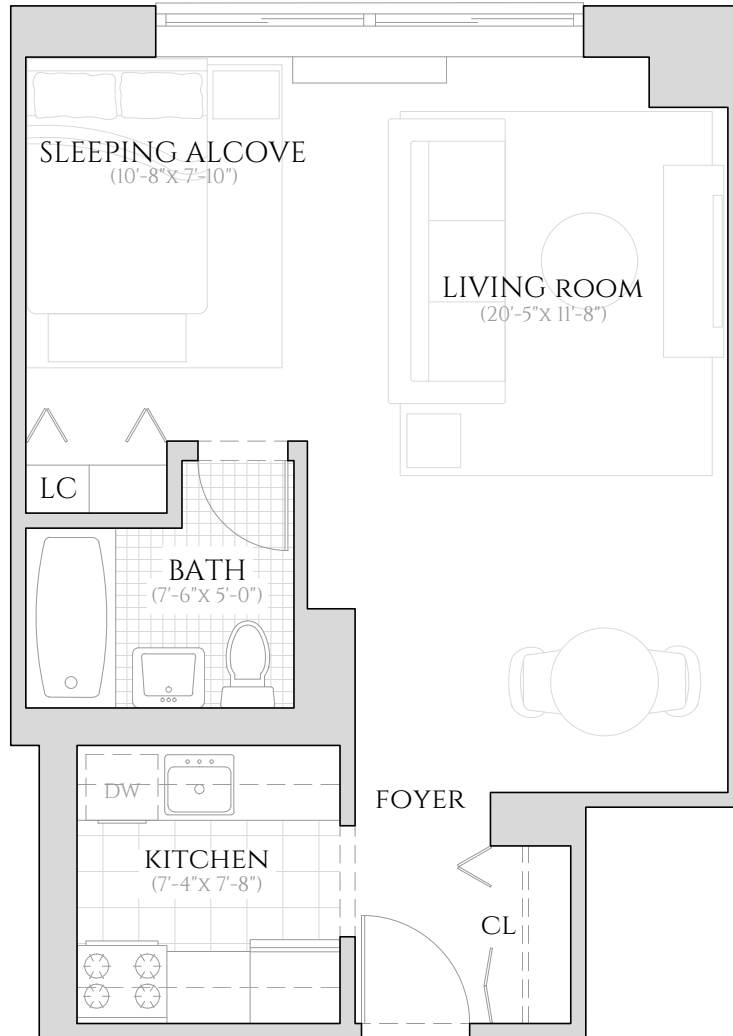

360 WEST 43RD STREET

NEW YORK, NY 10036

NORTH TOWER UNIT F
STUDIO | ONE BATHROOM
2ND FLOOR TO 7TH FLOOR

ALL INFORMATION REGARDING THE FLOOR PLAN IS FROM SOURCES DEEMED RELIABLE. HOWEVER, THE BRODSKY ORGANIZATION CANNOT ASSURE ITS ACCURACY AND BEARS NO RESPONSIBILITY FOR ANY ERRORS, OMISSIONS OR MISSTATEMENTS. THE PLAN IS FOR APPROXIMATE INFORMATIONAL PURPOSES ONLY AND SHOULD BE USED AS SUCH BY THE PROSPECTIVE RENTER. ALL DIMENSIONS ARE APPROXIMATE AND SHOULD BE RE-MEASURED BY THE PROSPECTIVE RENTER FOR ABSOLUTE ACCURACY.