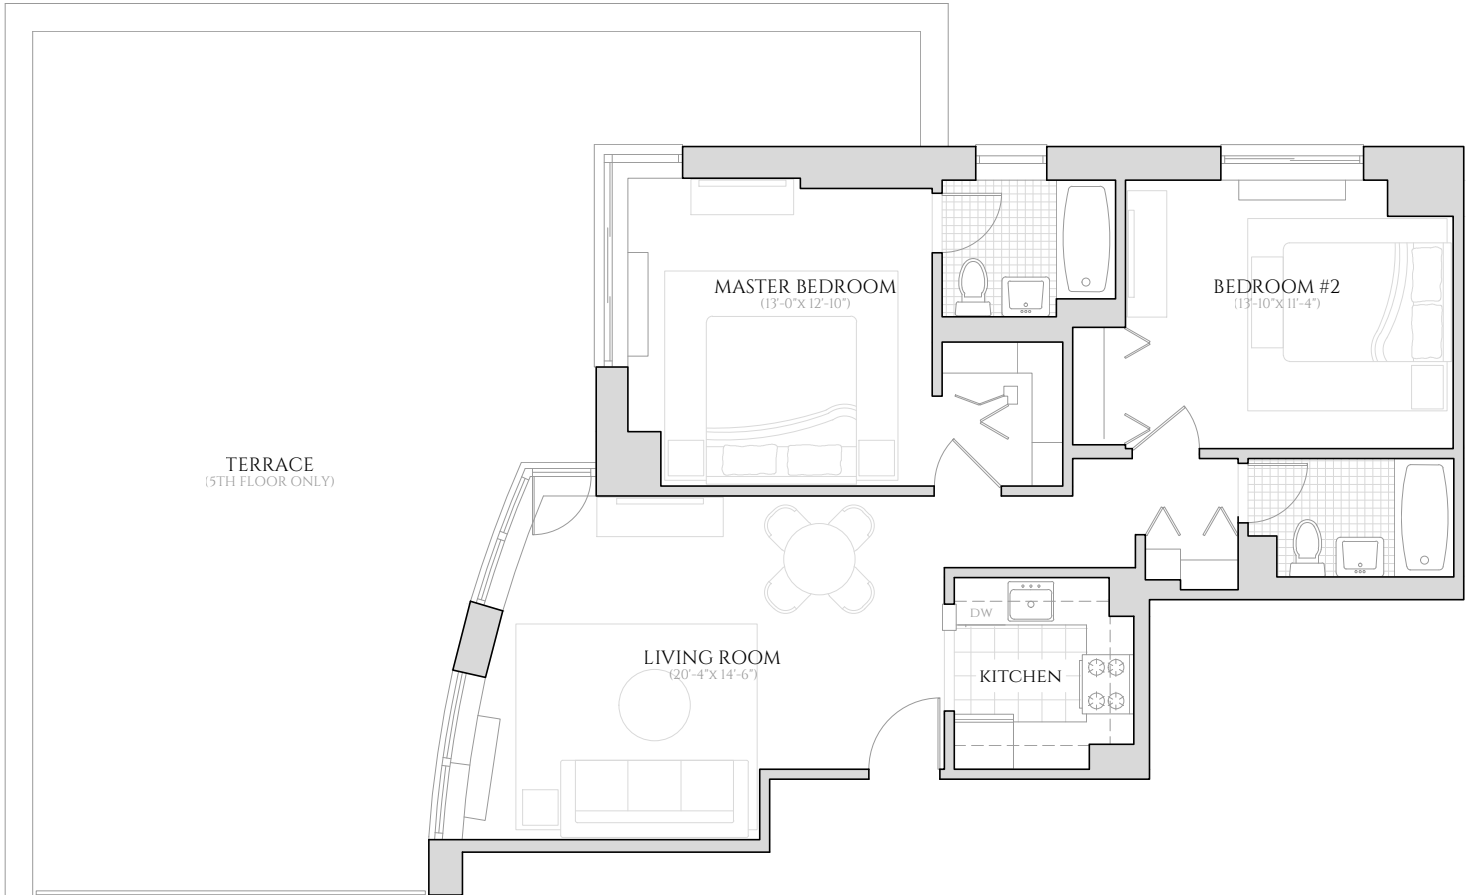

360 WEST 43RD STREET

NEW YORK, NY 10036

SOUTH TOWER UNIT C
2 BEDROOM | 2 BATHROOM
5TH FLOOR TO 7TH FLOOR

ALL INFORMATION REGARDING THE FLOOR PLAN IS FROM SOURCES DEEMED RELIABLE. HOWEVER, THE BRODSKY ORGANIZATION CANNOT ASSURE ITS ACCURACY AND BEARS NO RESPONSIBILITY FOR ANY ERRORS, OMISSIONS OR MISSTATEMENTS. THE PLAN IS FOR APPROXIMATE INFORMATIONAL PURPOSES ONLY AND SHOULD BE USED AS SUCH BY THE PROSPECTIVE RENTER. ALL DIMENSIONS ARE APPROXIMATE AND SHOULD BE RE-MEASURED BY THE PROSPECTIVE RENTER FOR ABSOLUTE ACCURACY.