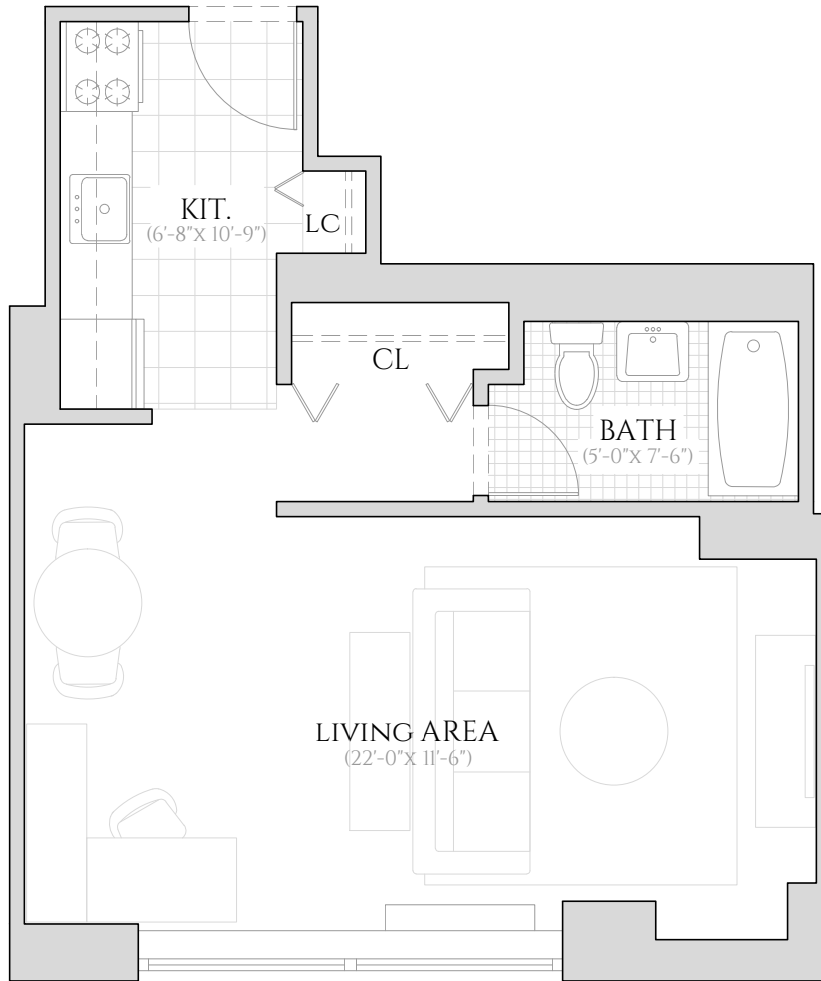

360 WEST 43RD STREET

NEW YORK, NY 10036

NORTH TOWER - UNIT B
STUDIO | ONE BATHROOM
2ND FLOOR TO 7TH FLOOR

ALL INFORMATION REGARDING THE FLOOR PLAN IS FROM SOURCES DEEMED RELIABLE. HOWEVER, THE BRODSKY ORGANIZATION CANNOT ASSURE ITS ACCURACY AND BEARS NO RESPONSIBILITY FOR ANY ERRORS, OMISSIONS OR MISSTATEMENTS. THE PLAN IS FOR APPROXIMATE INFORMATIONAL PURPOSES ONLY AND SHOULD BE USED AS SUCH BY THE PROSPECTIVE RENTER. ALL DIMENSIONS ARE APPROXIMATE AND SHOULD BE RE-MEASURED BY THE PROSPECTIVE RENTER FOR ABSOLUTE ACCURACY.