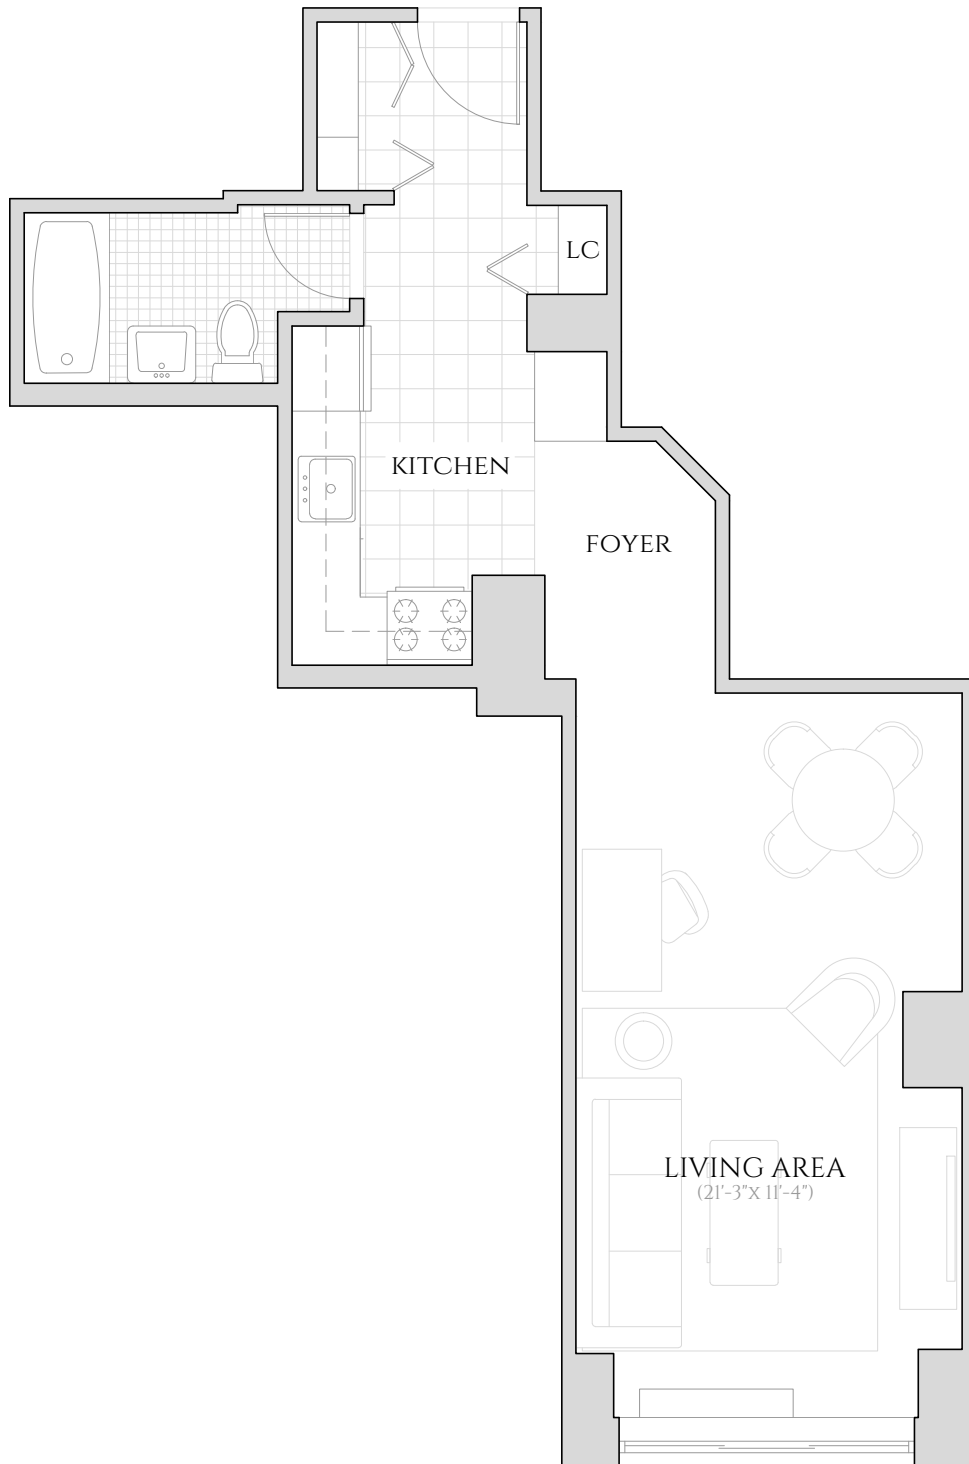

# 360 WEST 43RD STREET

NEW YORK, NY 10036

**SOUTH TOWER UNIT B**  
STUDIO | 1 BATHROOM  
4TH FLOOR

ALL INFORMATION REGARDING THE FLOOR PLAN IS FROM SOURCES DEEMED RELIABLE. HOWEVER, THE BRODSKY ORGANIZATION CANNOT ASSURE ITS ACCURACY AND BEARS NO RESPONSIBILITY FOR ANY ERRORS, OMISSIONS OR MISSTATEMENTS. THE PLAN IS FOR APPROXIMATE INFORMATIONAL PURPOSES ONLY AND SHOULD BE USED AS SUCH BY THE PROSPECTIVE RENTER. ALL DIMENSIONS ARE APPROXIMATE AND SHOULD BE RE-MEASURED BY THE PROSPECTIVE RENTER FOR ABSOLUTE ACCURACY.

**BRODSKY**