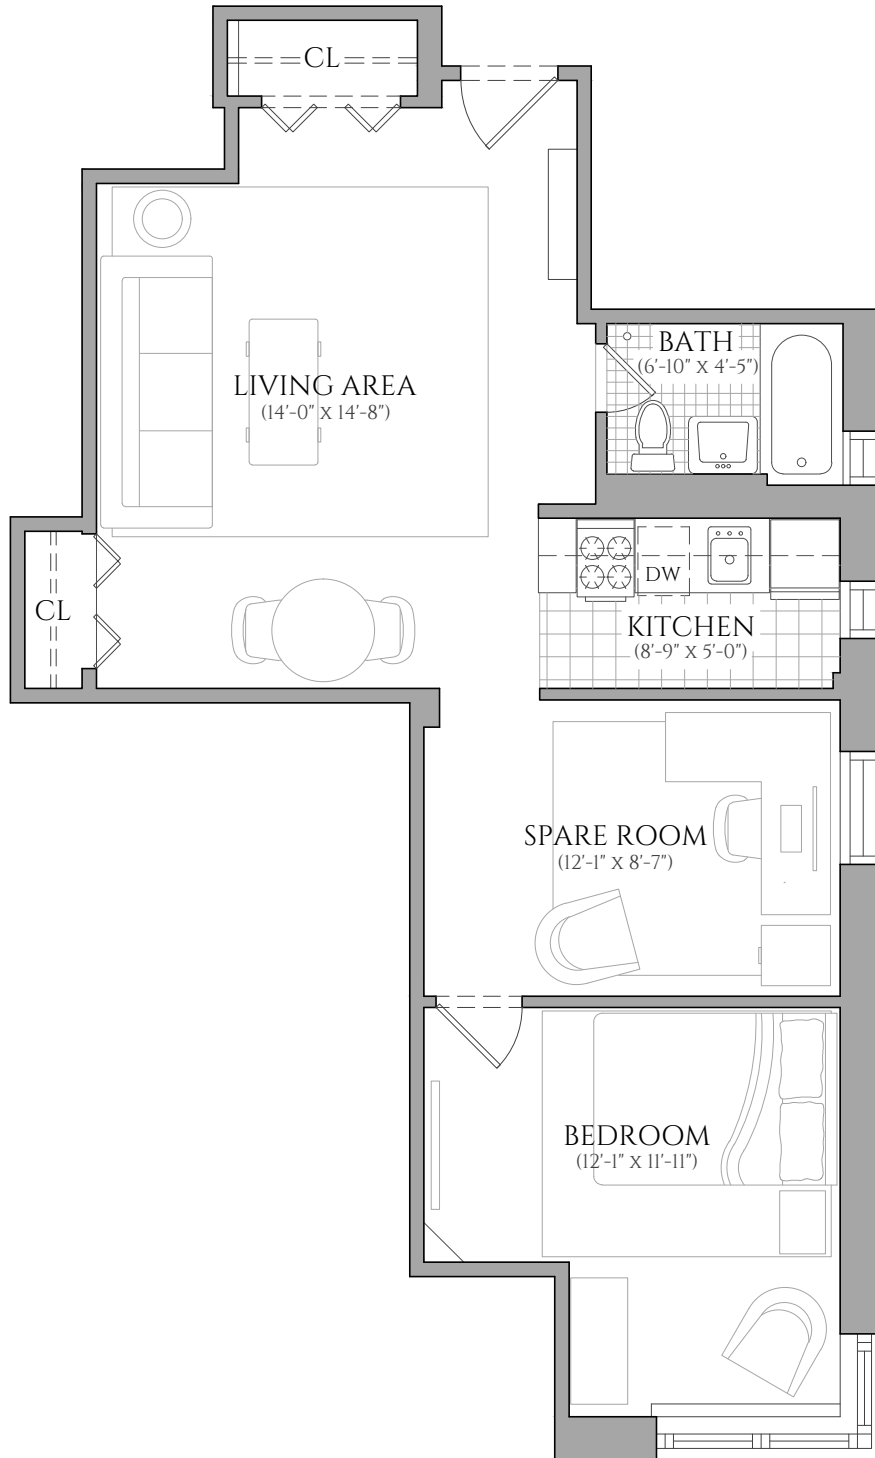

245 EAST 11TH STREET

NEW YORK, NY 10003

UNIT 1C

TWO BEDROOM | ONE BATHROOM

1ST FLOOR

ALL INFORMATION REGARDING THE FLOOR PLAN IS FROM SOURCES DEEMED RELIABLE. HOWEVER, THE BRODSKY ORGANIZATION CANNOT ASSURE ITS ACCURACY AND BEARS NO RESPONSIBILITY FOR ANY ERRORS, OMISSIONS OR MISSTATEMENTS. THE PLAN IS FOR APPROXIMATE INFORMATIONAL PURPOSES ONLY AND SHOULD BE USED AS SUCH BY THE PROSPECTIVE RENTER. ALL DIMENSIONS ARE APPROXIMATE AND SHOULD BE RE-MEASURED BY THE PROSPECTIVE RENTER FOR ABSOLUTE ACCURACY.

BRODSKY